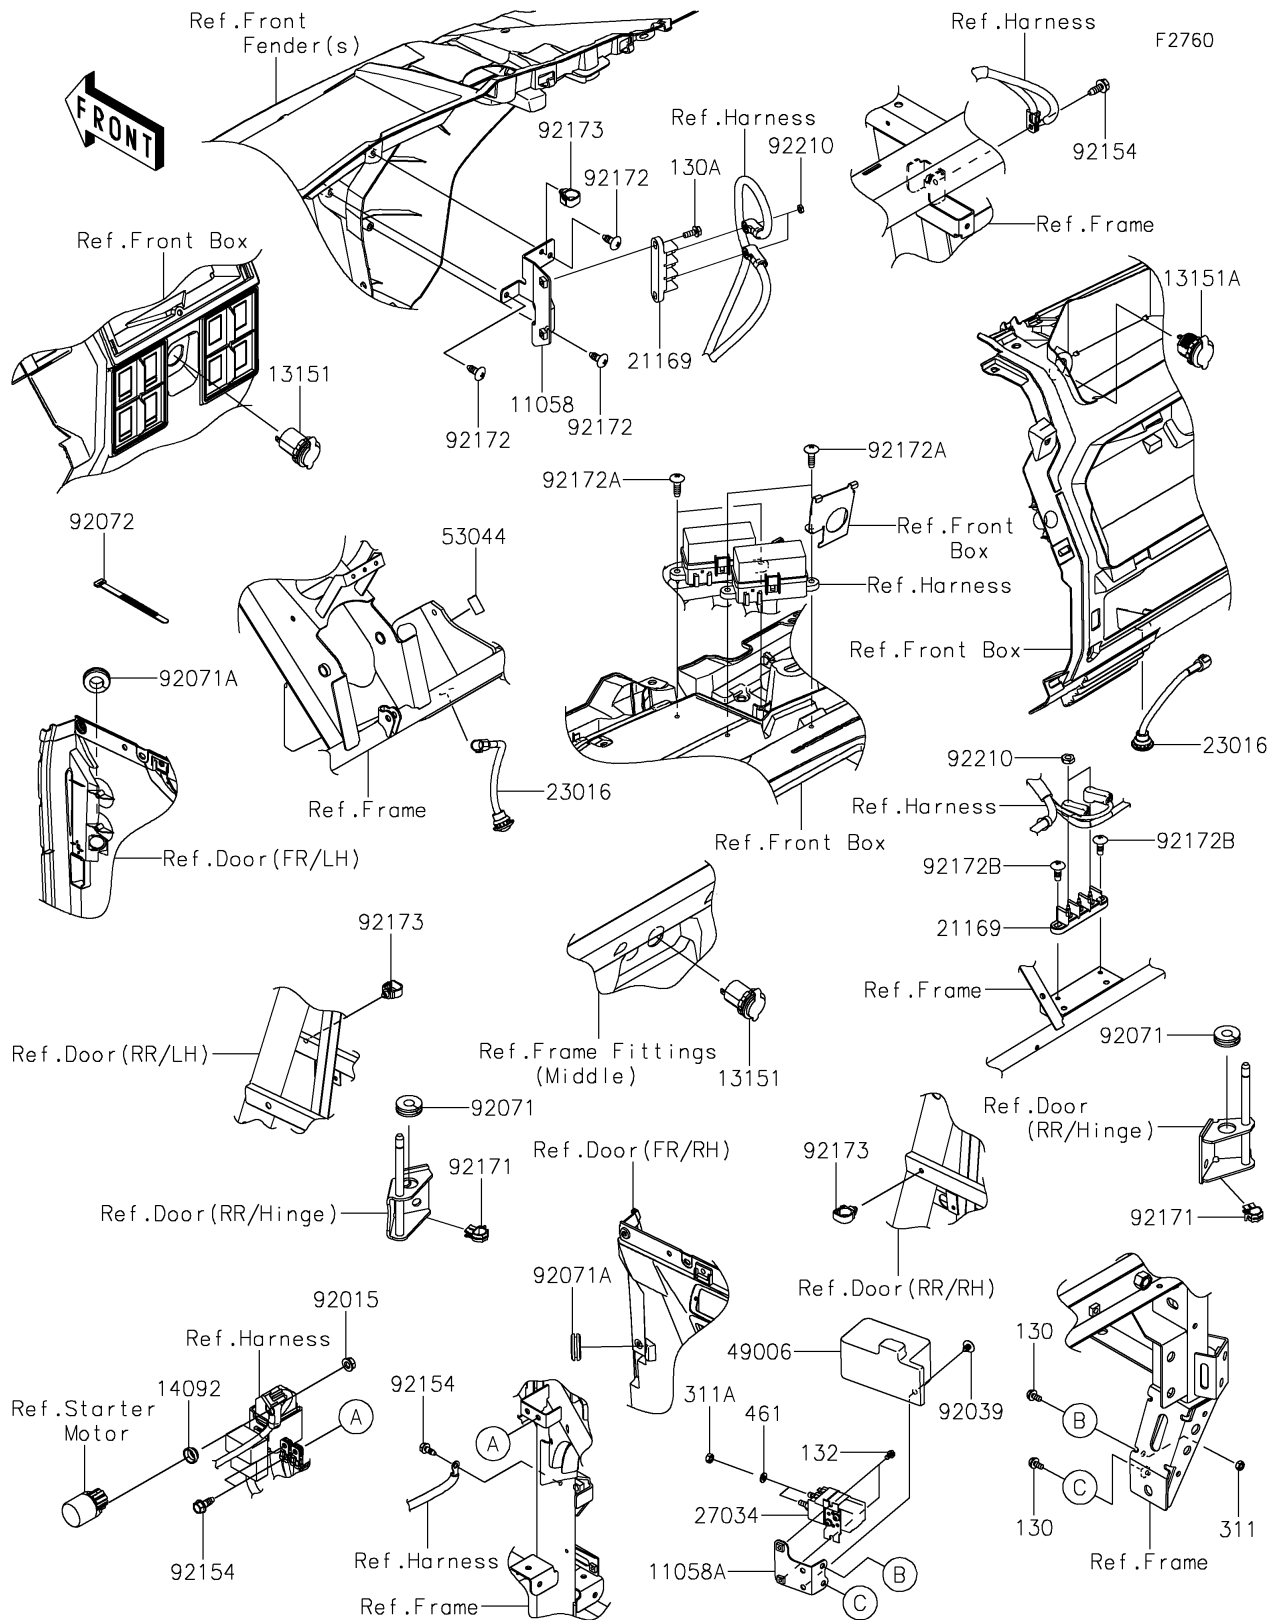

2025 RIDGE® XR CREW HVAC

PARTS DIAGRAM

Chassis Electrical Equipment

2025 RIDGE® XR CREW HVAC

PARTS LIST

Chassis Electrical Equipment

ITEM NAME

PART NUMBER

QUANTITY
