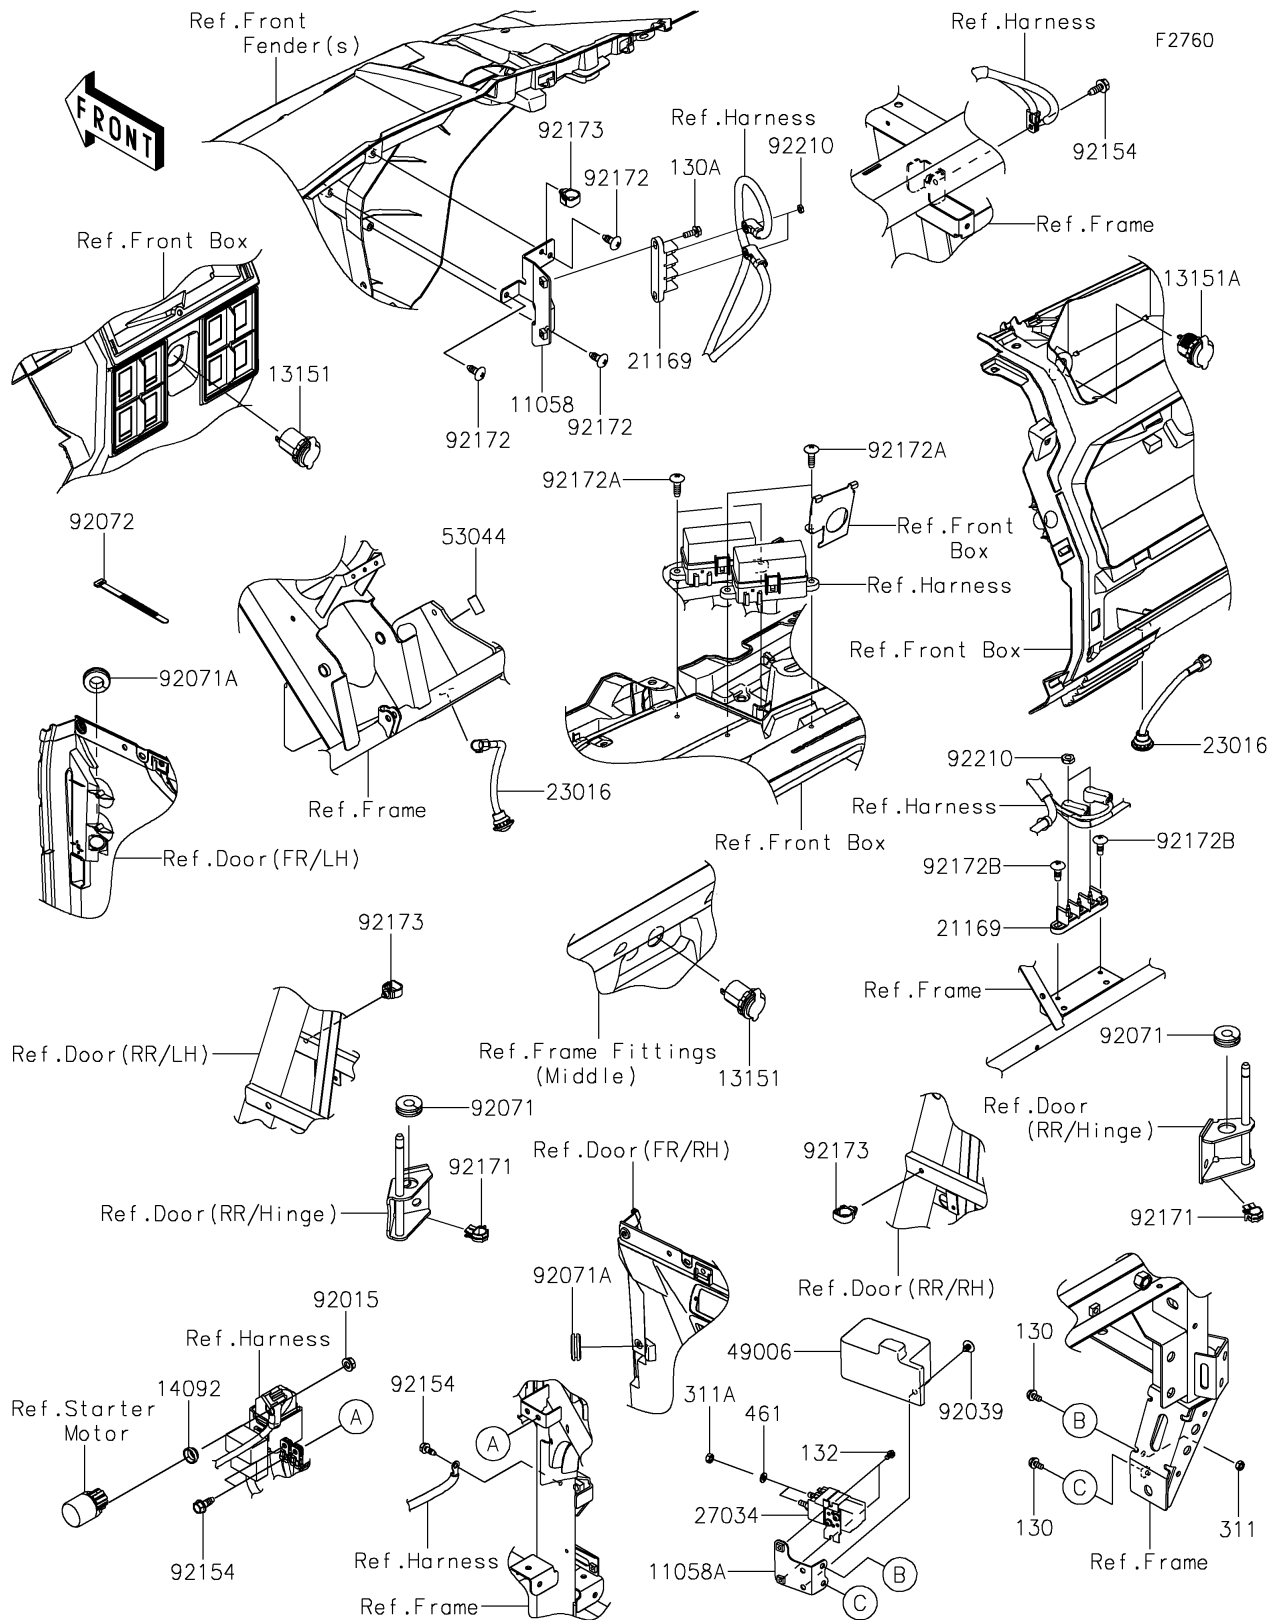

2025 RIDGE XR CREW

PARTS DIAGRAM

Chassis Electrical Equipment

2025 RIDGE XR CREW

PARTS LIST

Chassis Electrical Equipment

ITEM NAME

PART NUMBER

QUANTITY
