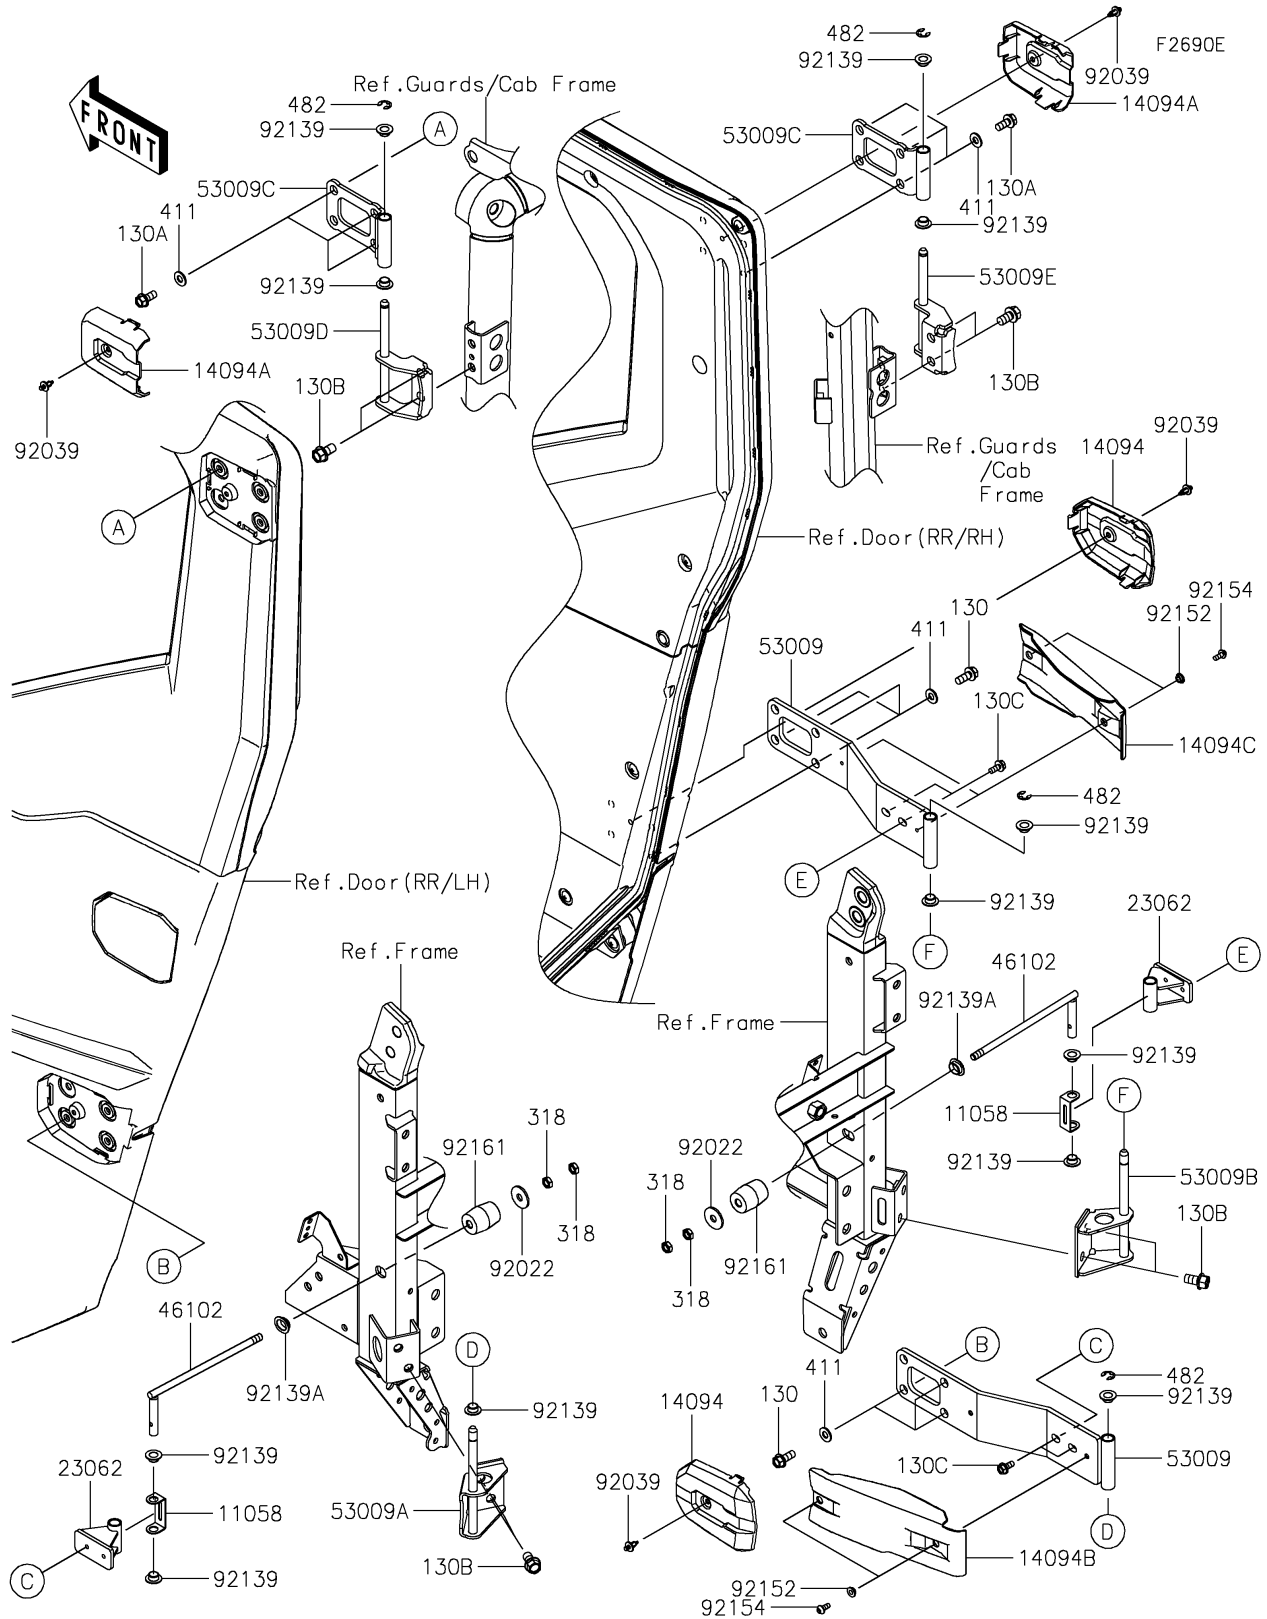

2025 RIDGE® XR CREW HVAC

PARTS DIAGRAM

Door(RR/Hinge)

2025 RIDGE® XR CREW HVAC

PARTS LIST

Door(RR/Hinge)

ITEM NAME

PART NUMBER

QUANTITY
