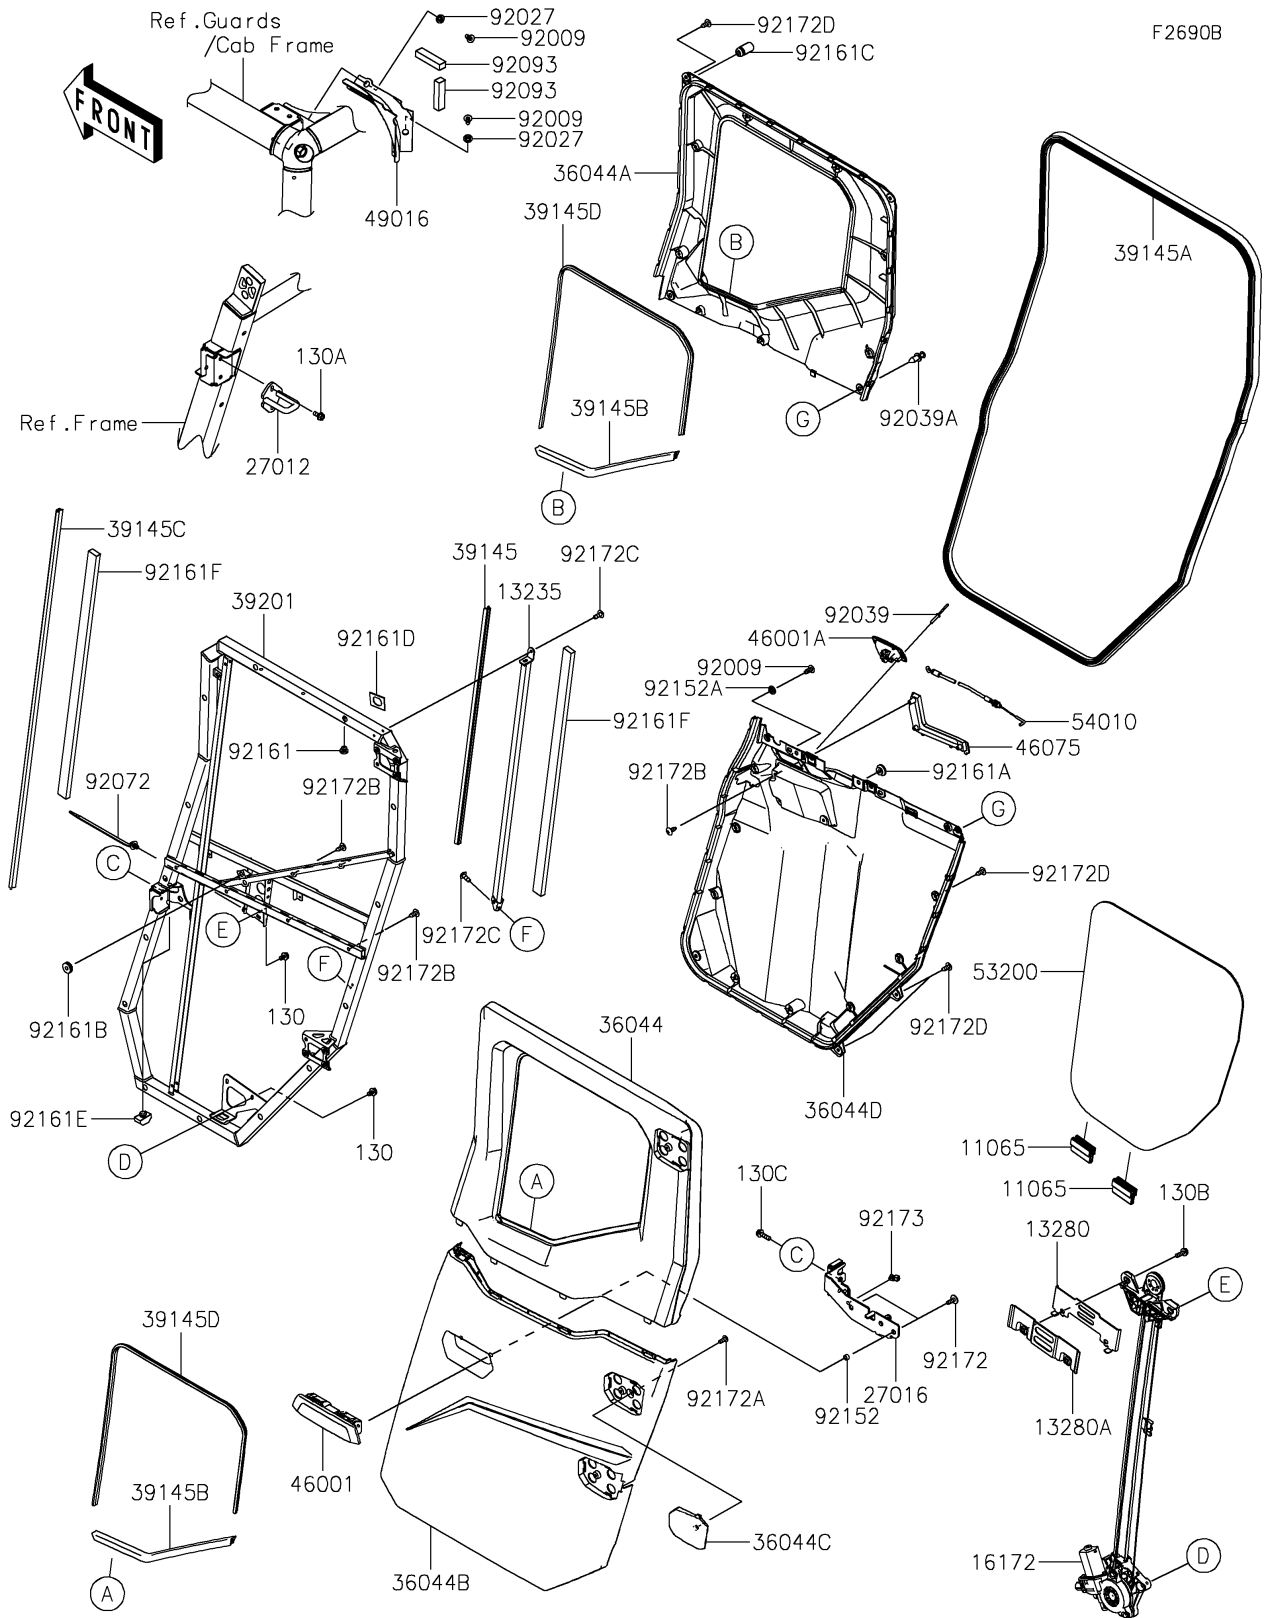

2025 RIDGE XR CREW

PARTS DIAGRAM

Door(RR/LH)

2025 RIDGE XR CREW

PARTS LIST

Door(RR/LH)

Kawasaki

Let the Good Times Roll®

ITEM NAME

PART NUMBER

QUANTITY
