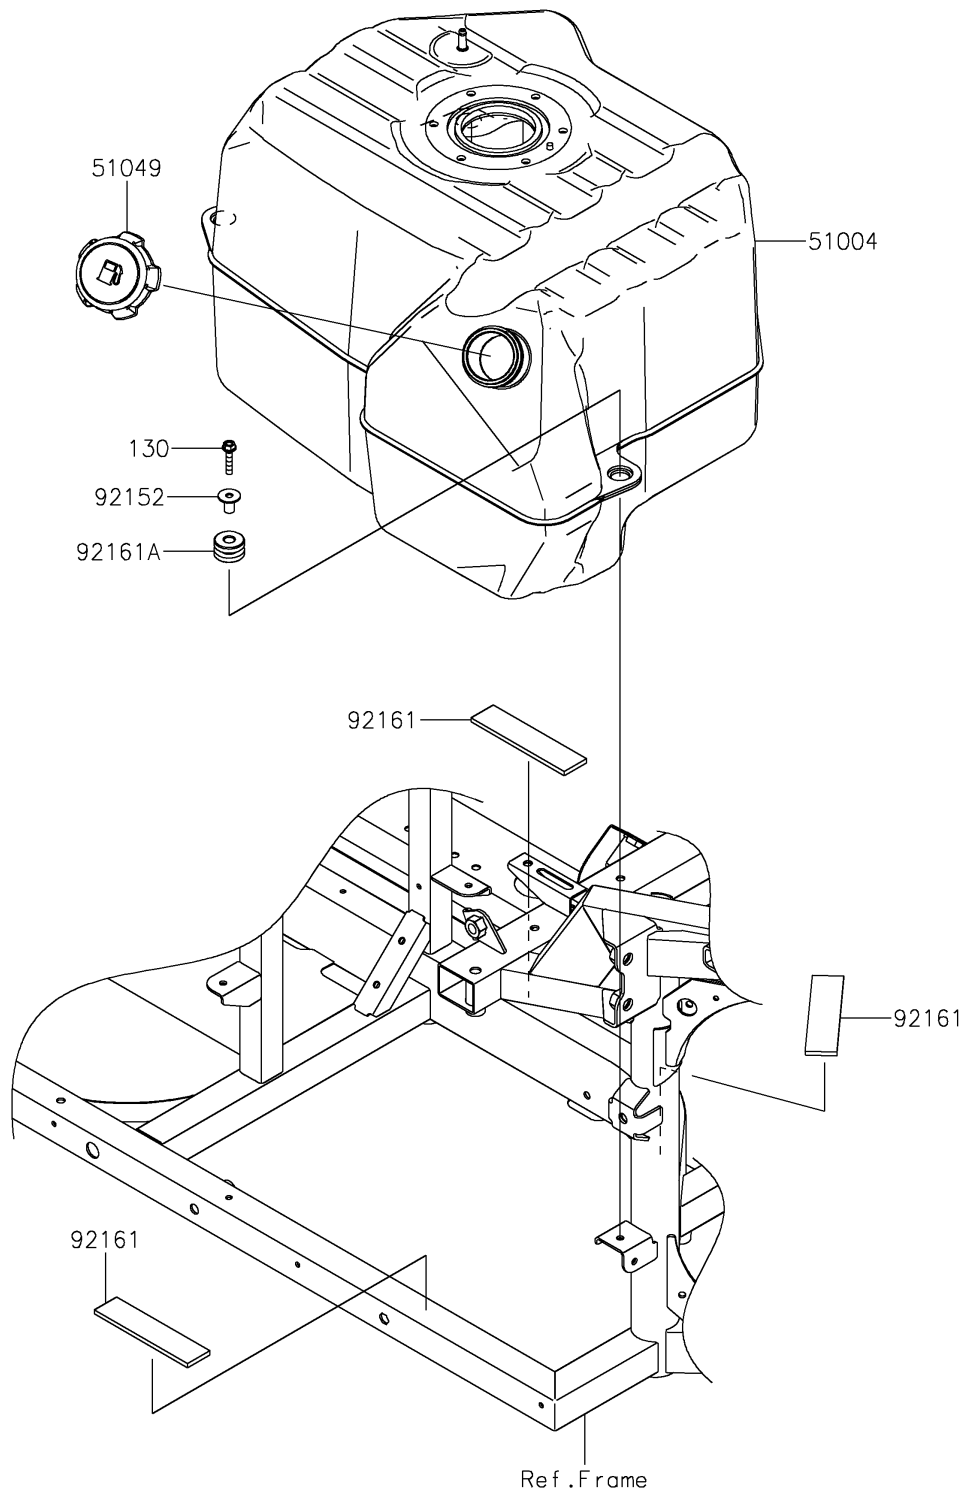

2025 RIDGE® XR CREW HVAC

PARTS DIAGRAM

Fuel Tank(CA)

F2410A

2025 RIDGE® XR CREW HVAC

PARTS LIST Fuel Tank(CA)

ITEM NAME

PART NUMBER

QUANTITY
