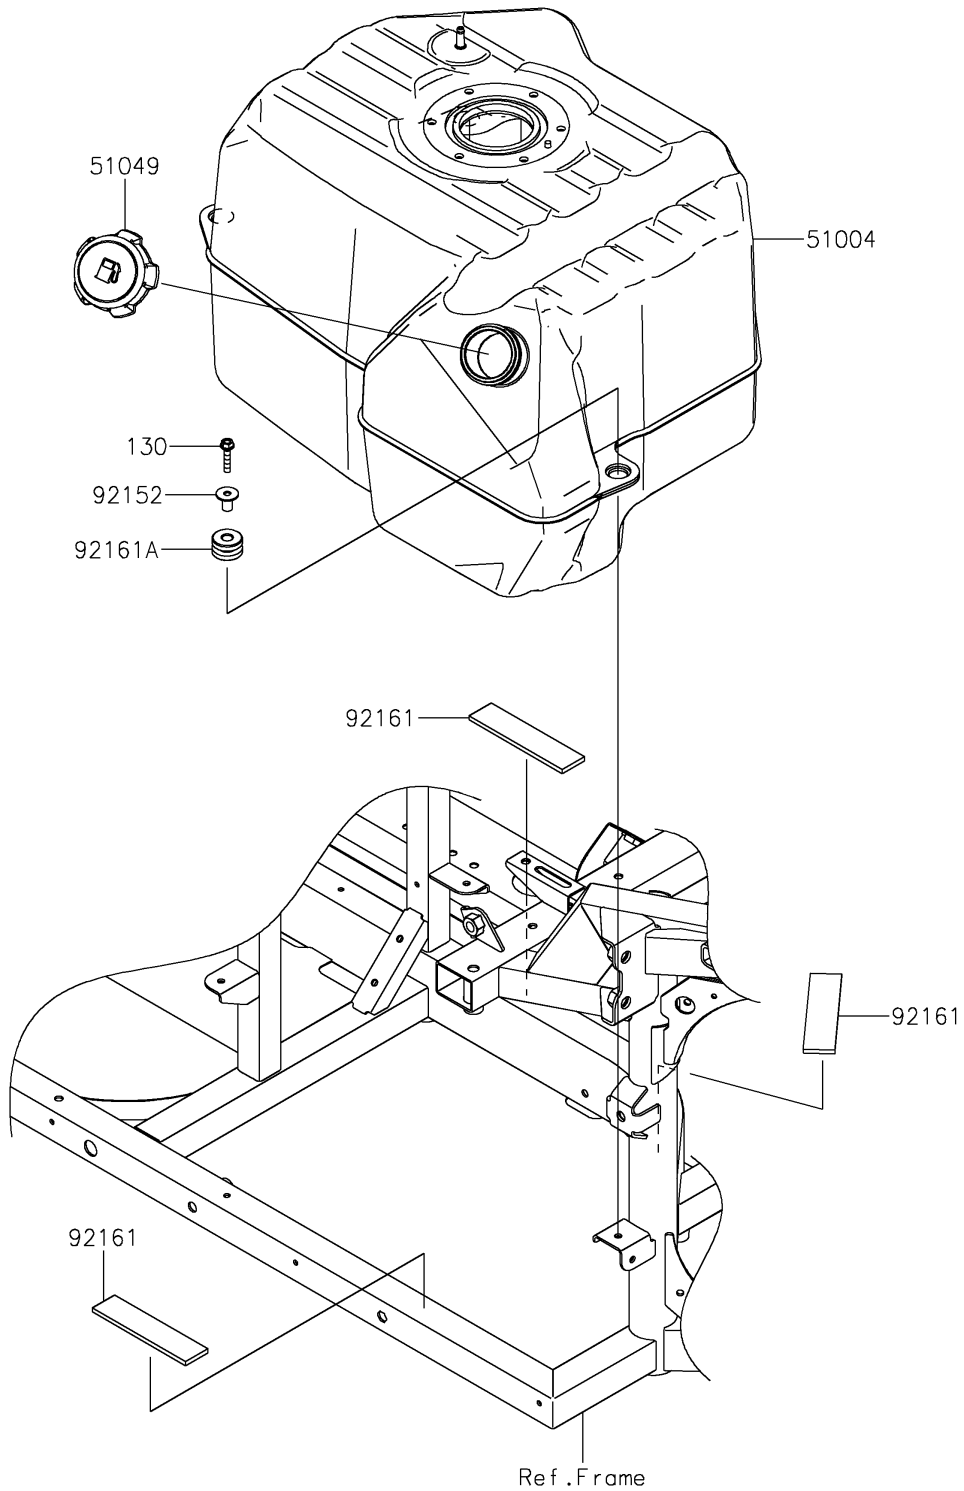

2025 RIDGE XR CREW

PARTS DIAGRAM

Fuel Tank(CA)

F2410A

2025 RIDGE XR CREW

PARTS LIST

Fuel Tank(CA)

Kawasaki

Let the Good Times Roll®

ITEM NAME

PART NUMBER

QUANTITY
