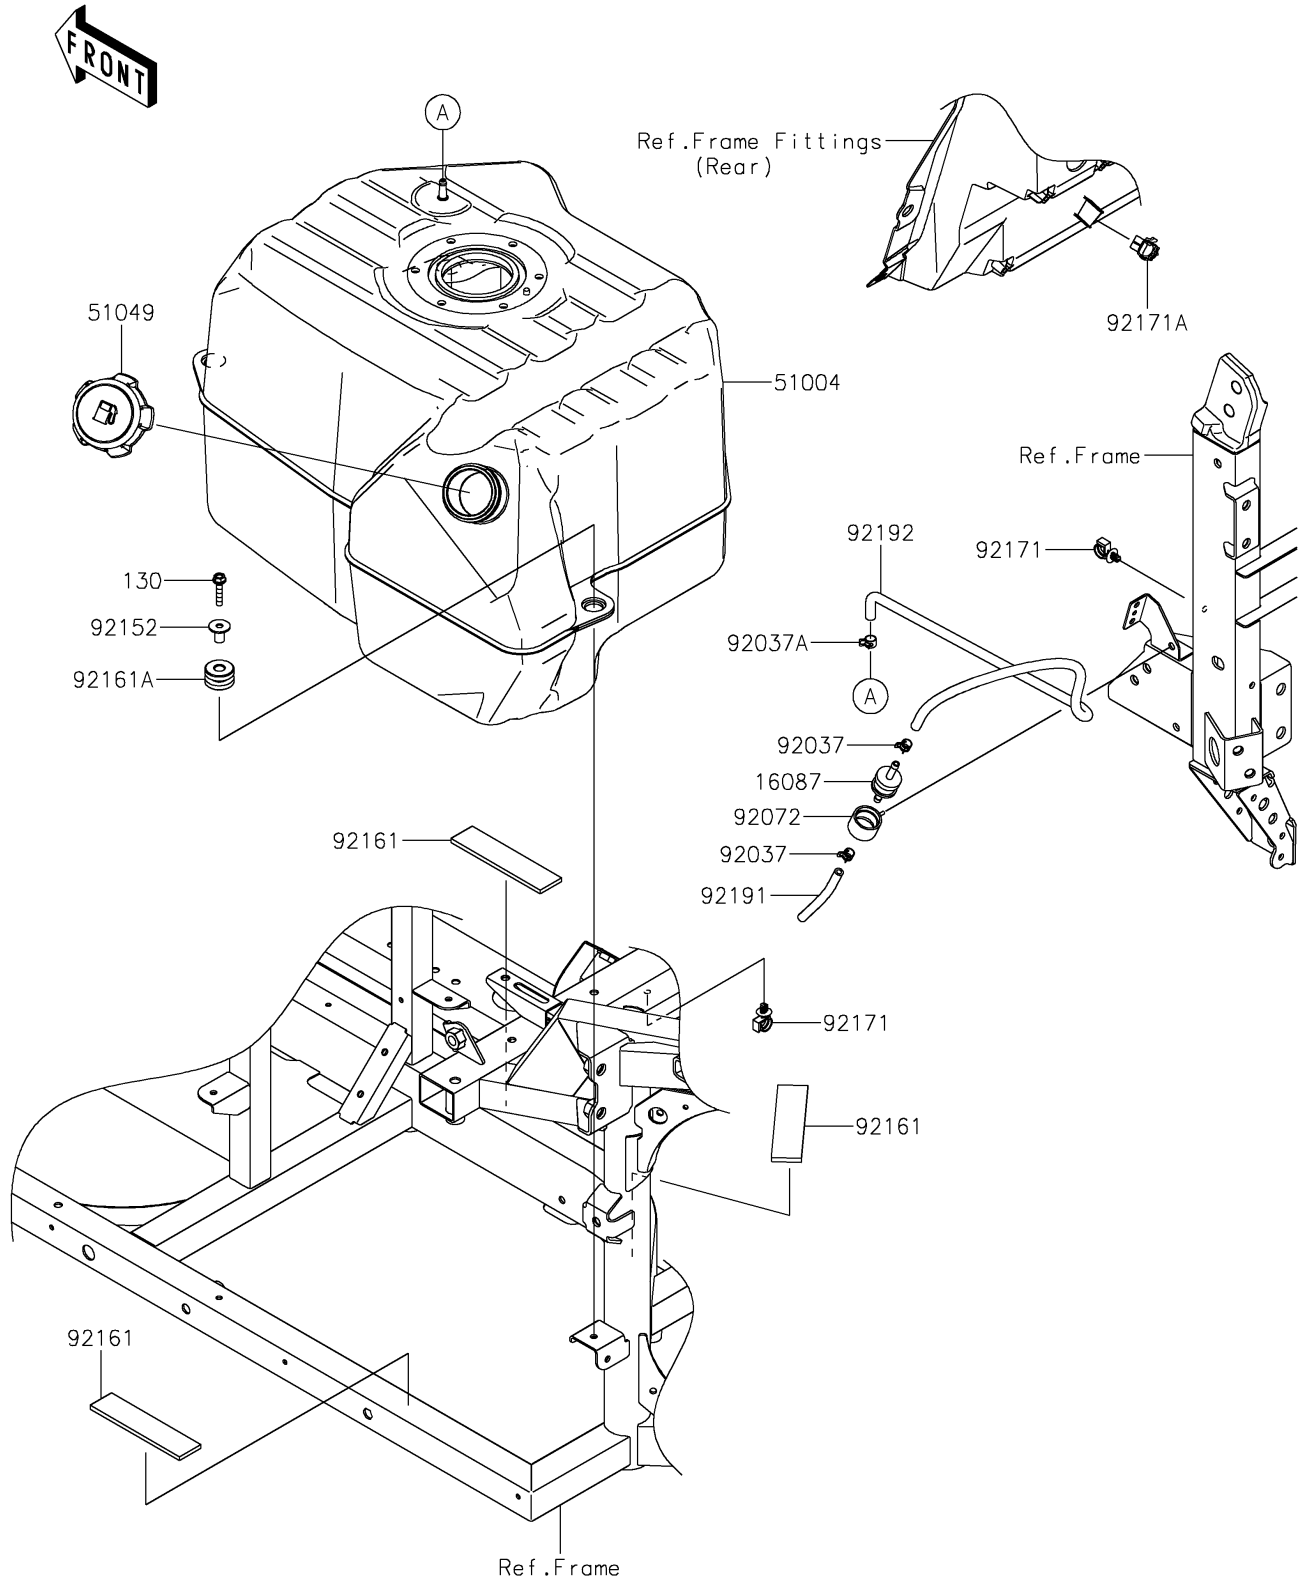

2025 RIDGE® XR CREW HVAC

PARTS DIAGRAM

Fuel Tank(US)

F2410

2025 RIDGE® XR CREW HVAC

PARTS LIST

Fuel Tank(US)

ITEM NAME

PART NUMBER

QUANTITY
