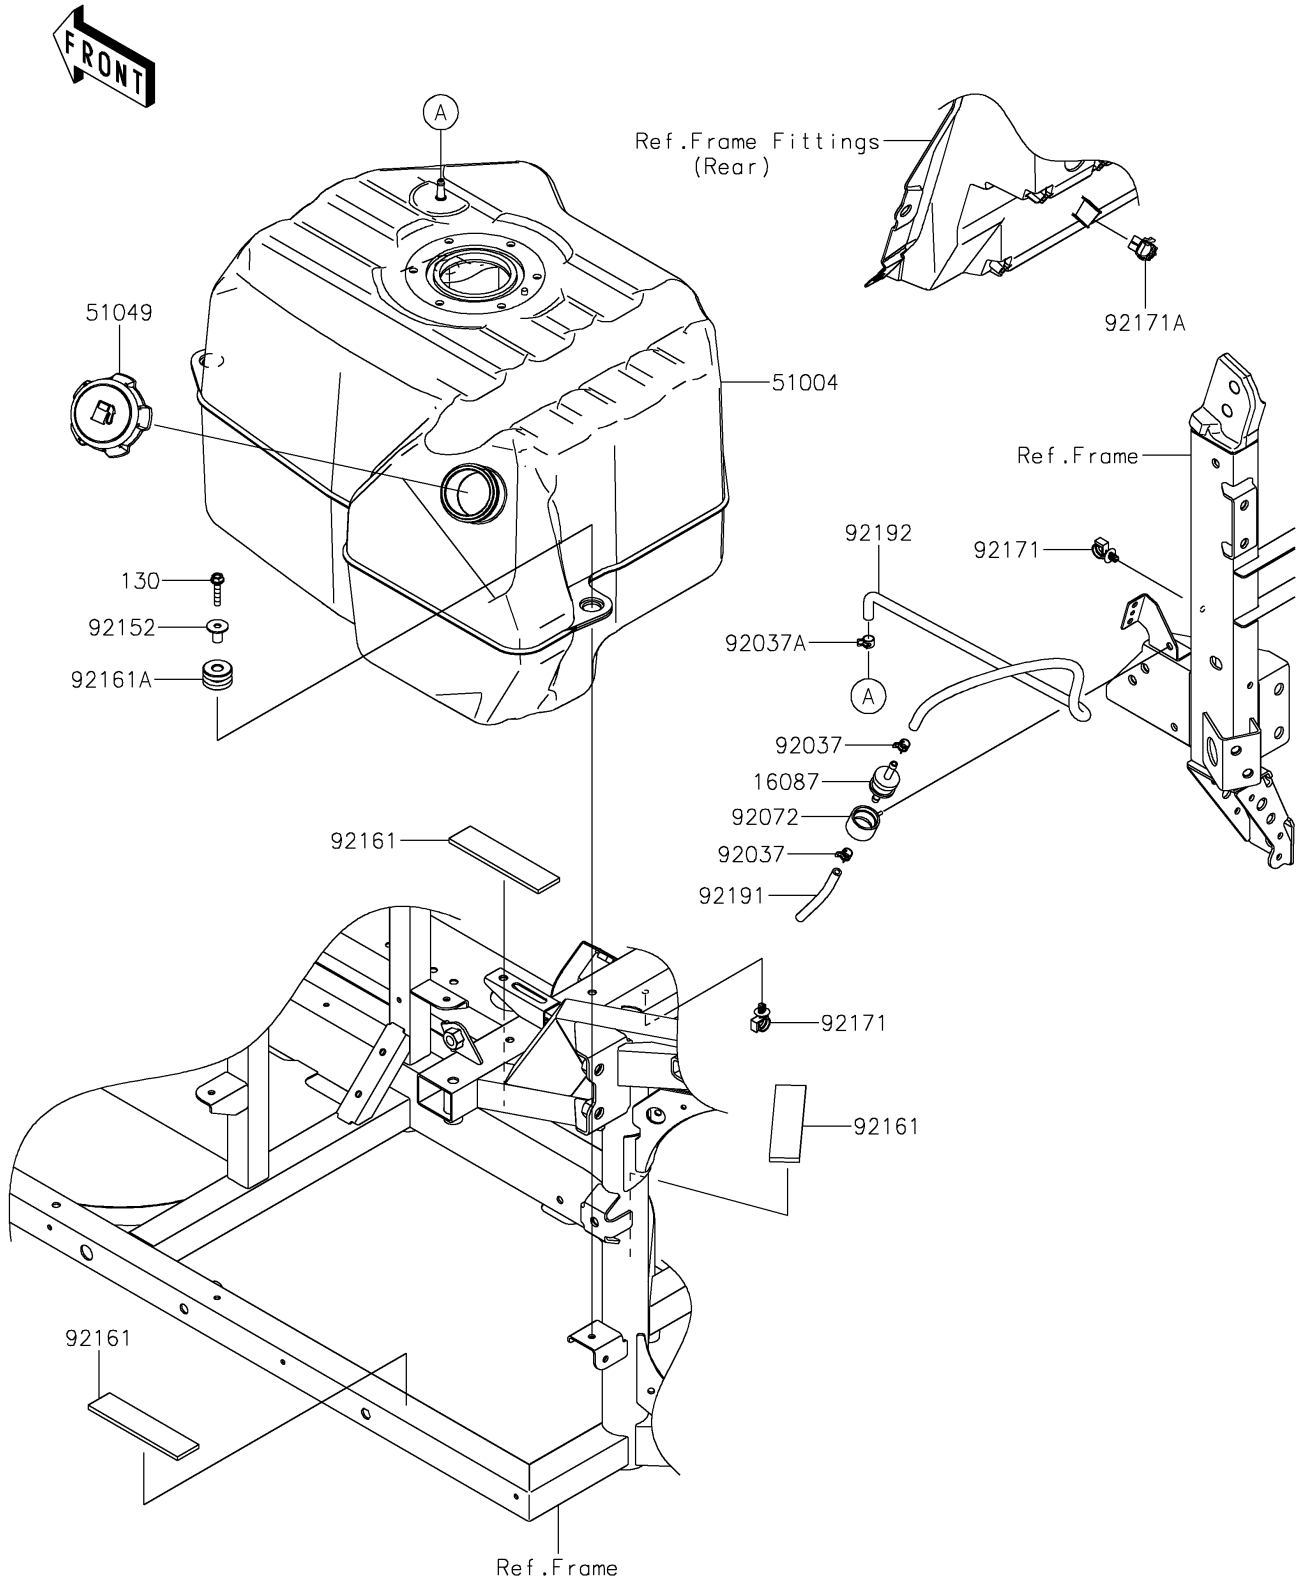

2025 RIDGE XR CREW

PARTS DIAGRAM

Fuel Tank(US)

F2410

2025 RIDGE XR CREW

PARTS LIST

Fuel Tank(US)

ITEM NAME

PART NUMBER

QUANTITY
