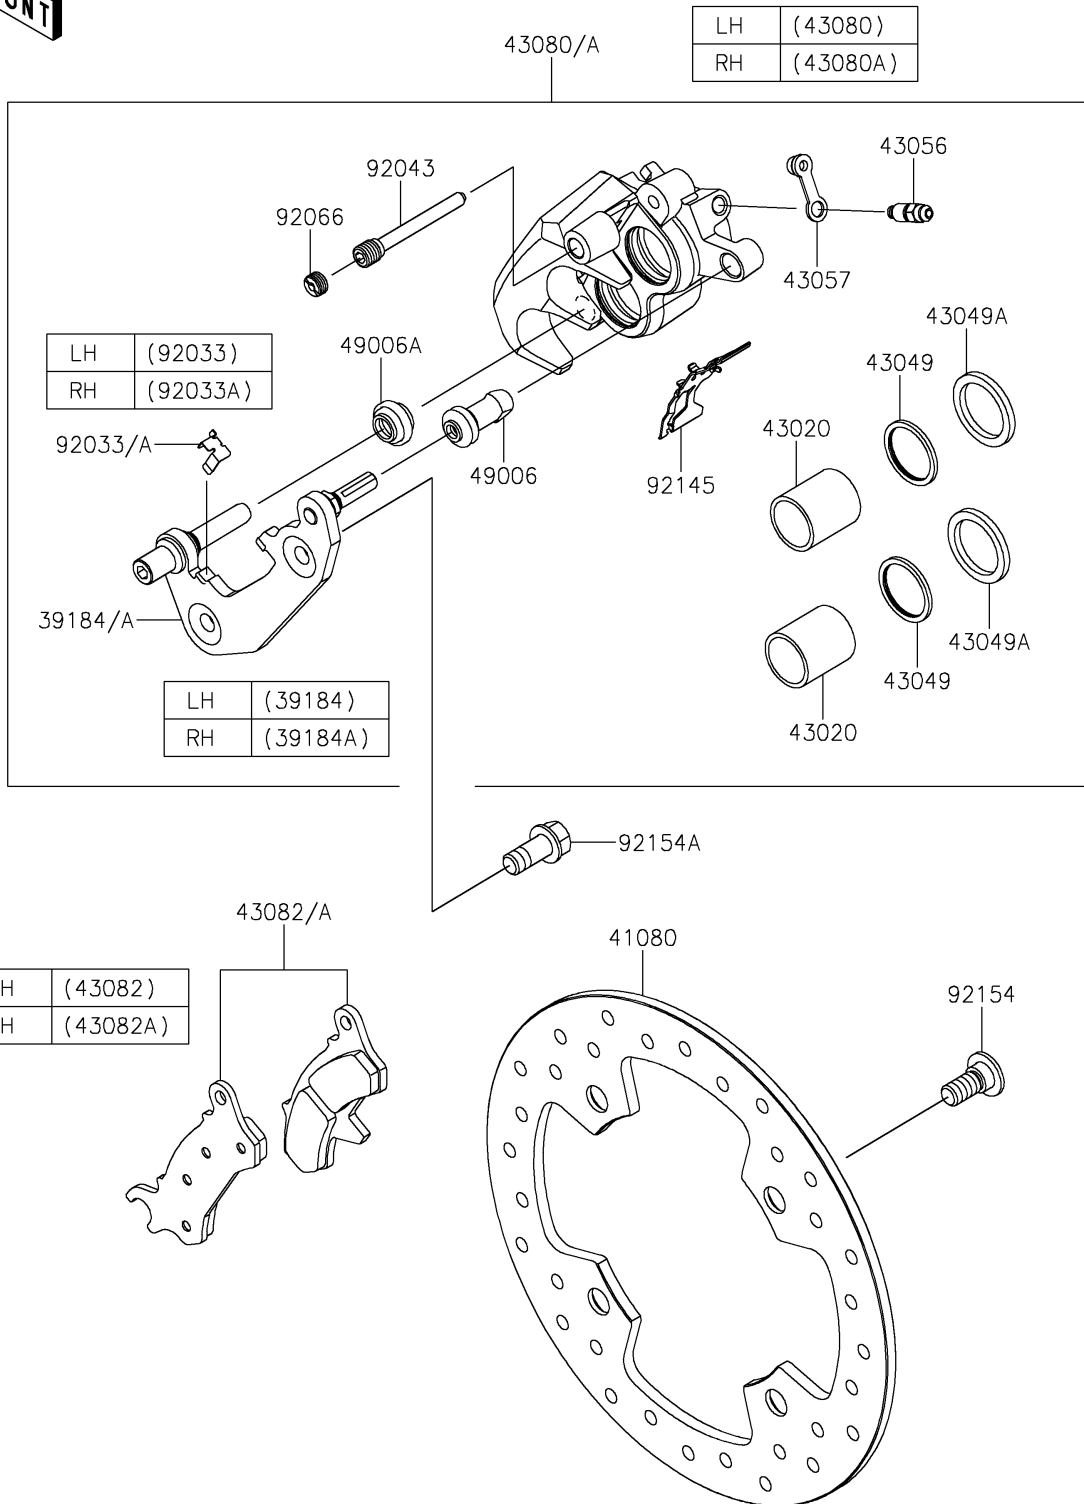

2025 RIDGE® XR CREW HVAC

PARTS DIAGRAM

Front Brake

F2292

2025 RIDGE® XR CREW HVAC

PARTS LIST

Front Brake

ITEM NAME

PART NUMBER

QUANTITY
