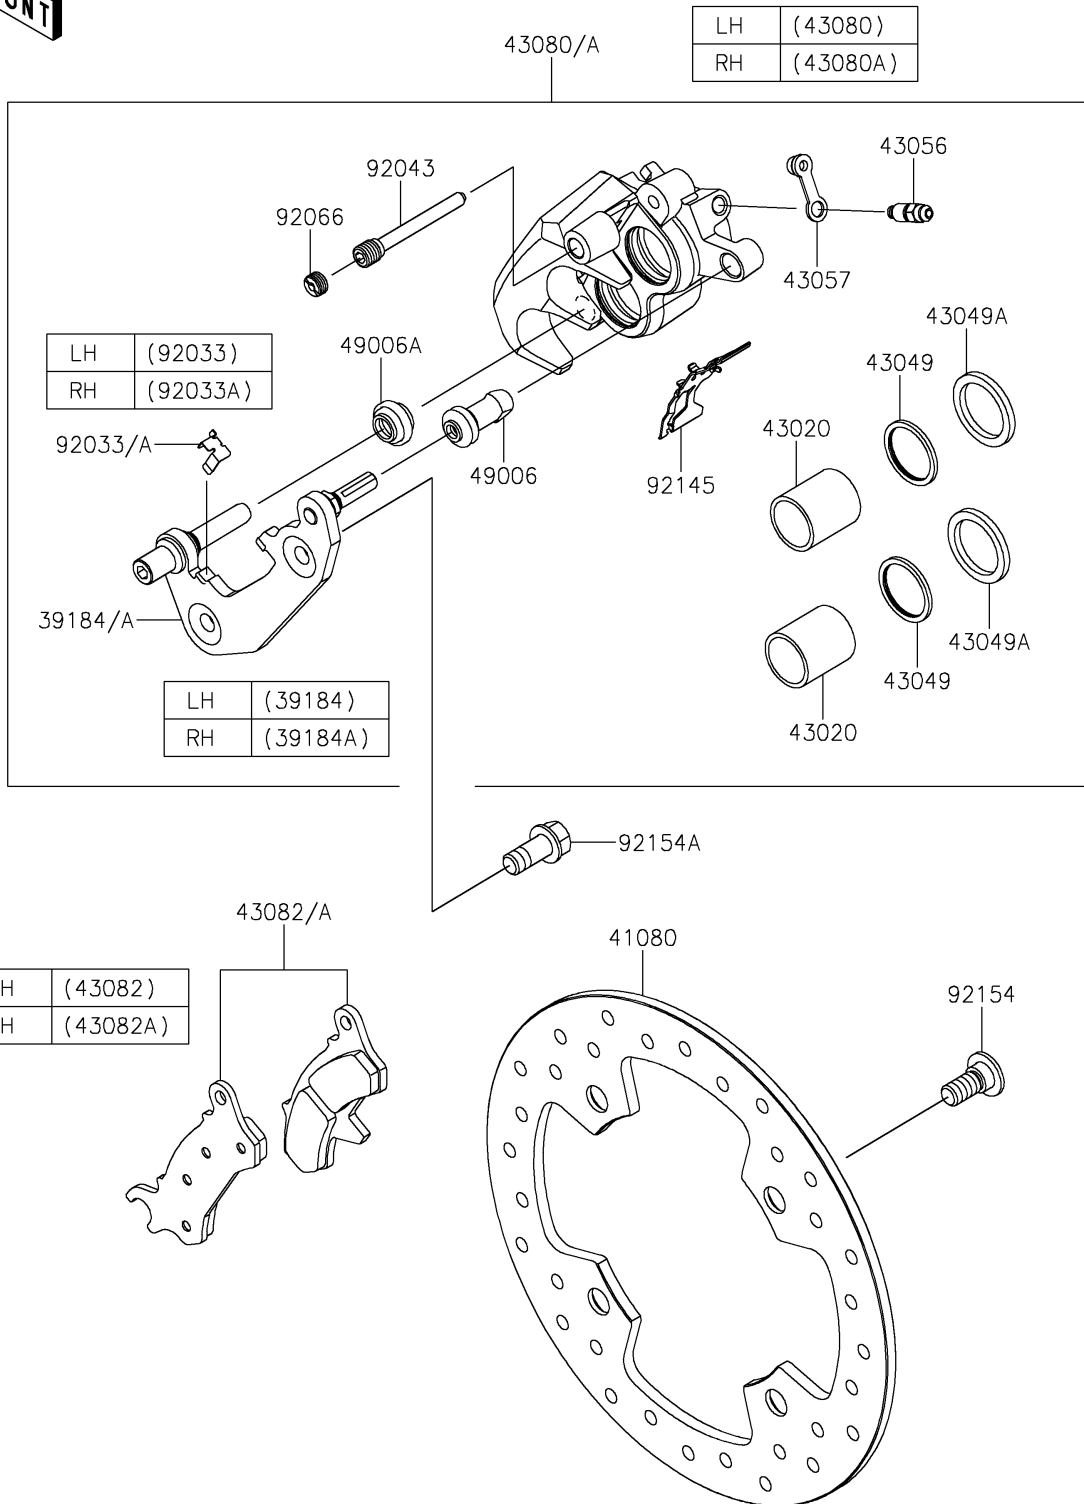

2025 RIDGE XR CREW

PARTS DIAGRAM

Front Brake

F2292

2025 RIDGE XR CREW

PARTS LIST

Front Brake

ITEM NAME

PART NUMBER

QUANTITY
