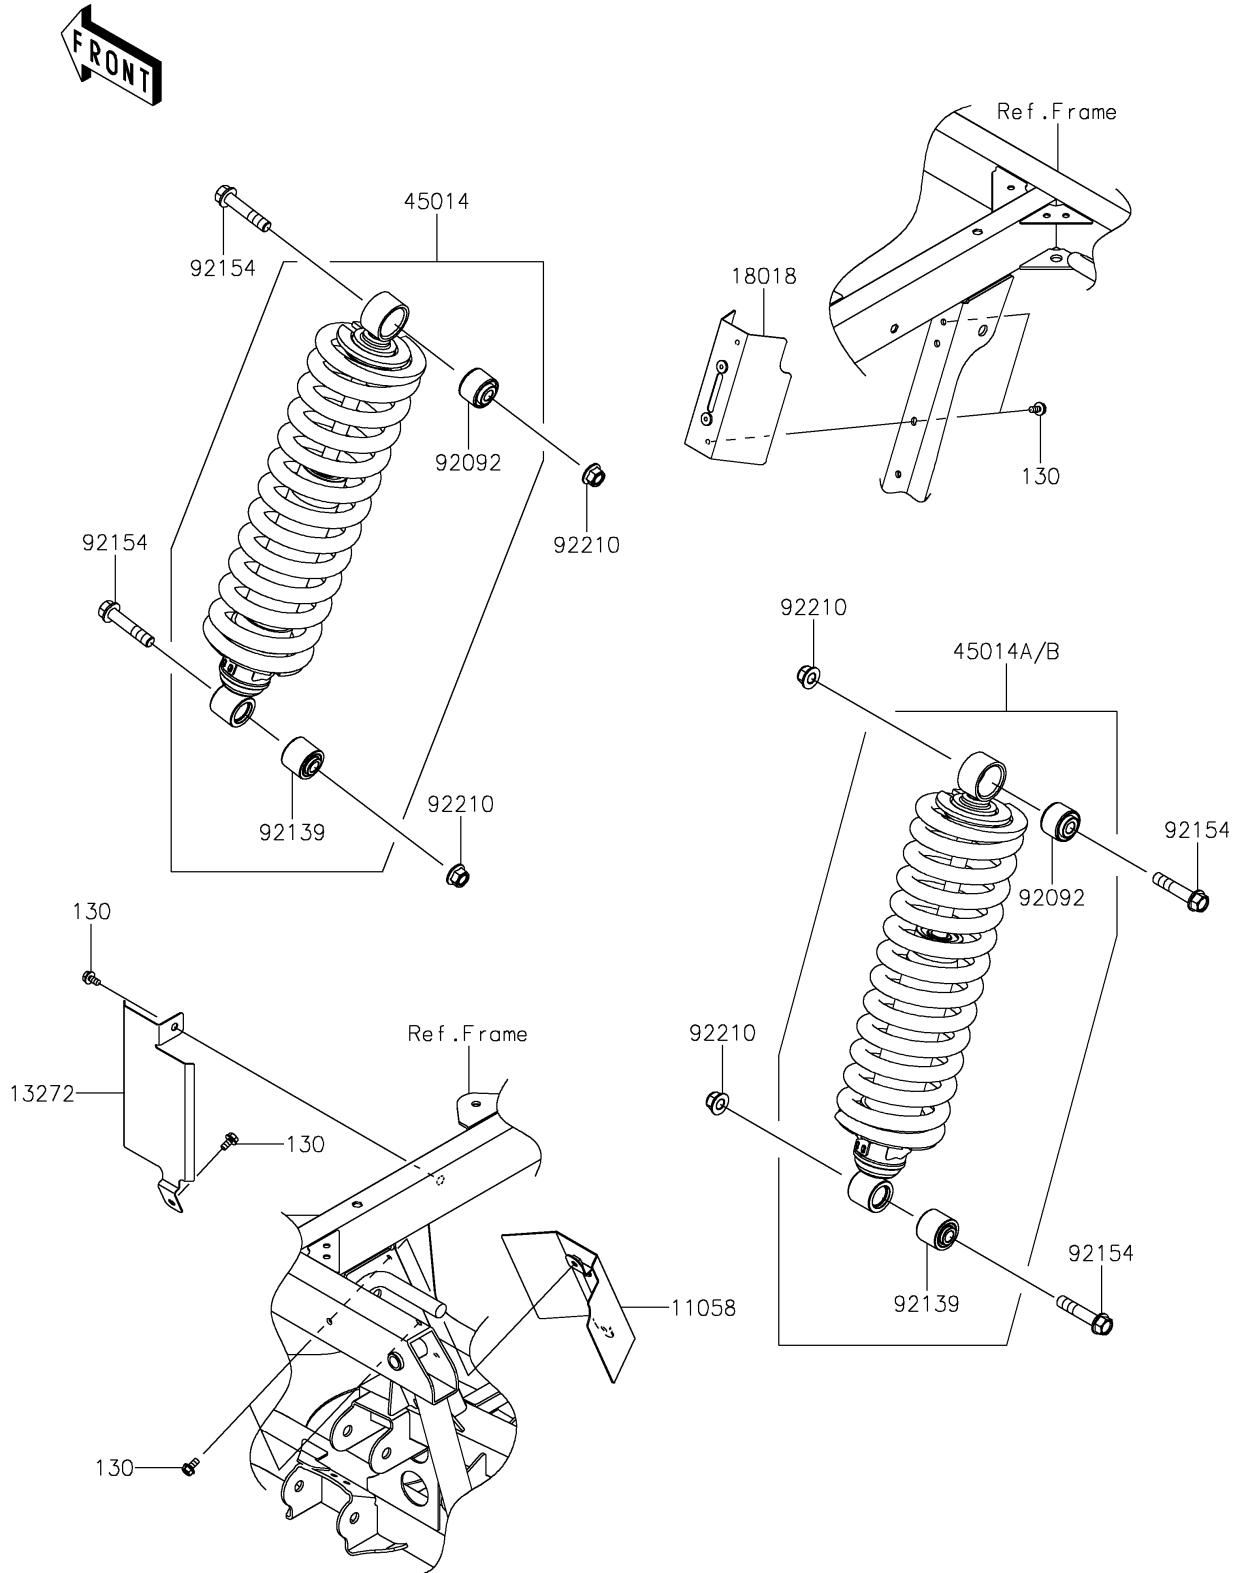

2025 RIDGE XR CREW

PARTS DIAGRAM

Shock Absorber(s)

F2280

2025 RIDGE XR CREW

PARTS LIST

Shock Absorber(s)

ITEM NAME

PART NUMBER

QUANTITY
