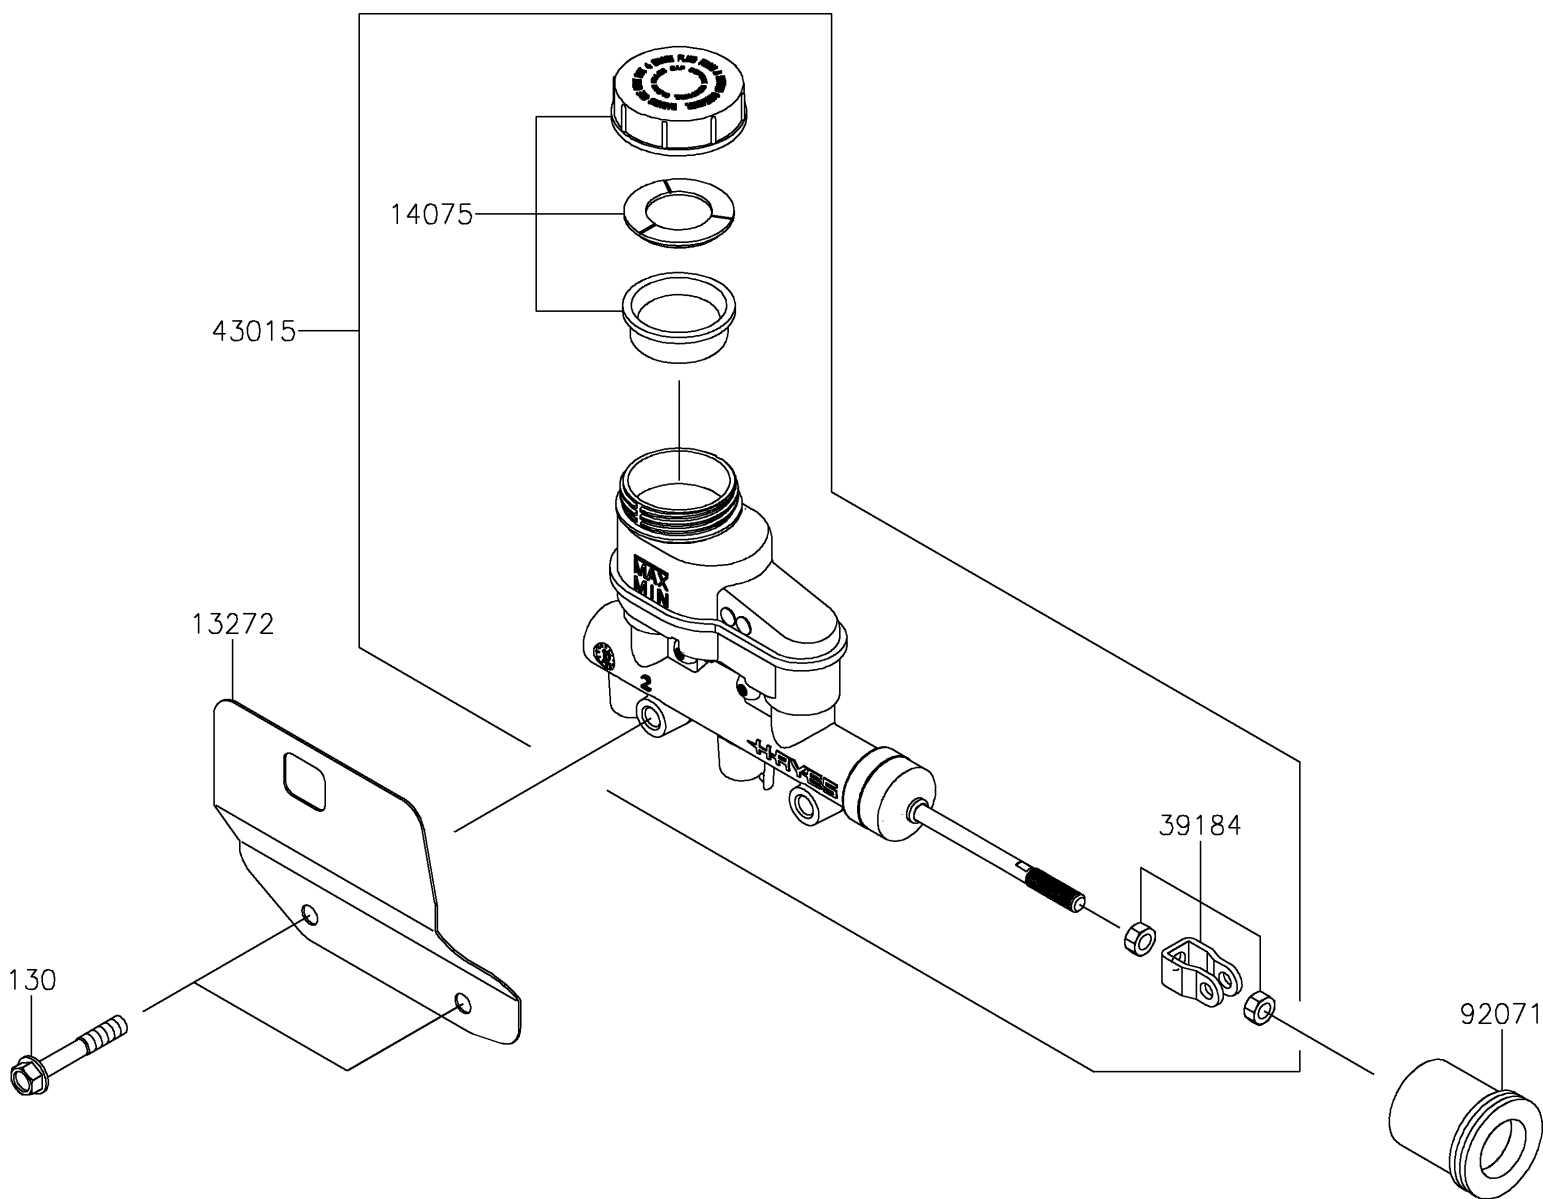

2025 RIDGE XR CREW

PARTS DIAGRAM

Master Cylinder

F2261

2025 RIDGE XR CREW

PARTS LIST

Master Cylinder

ITEM NAME

PART NUMBER

QUANTITY
