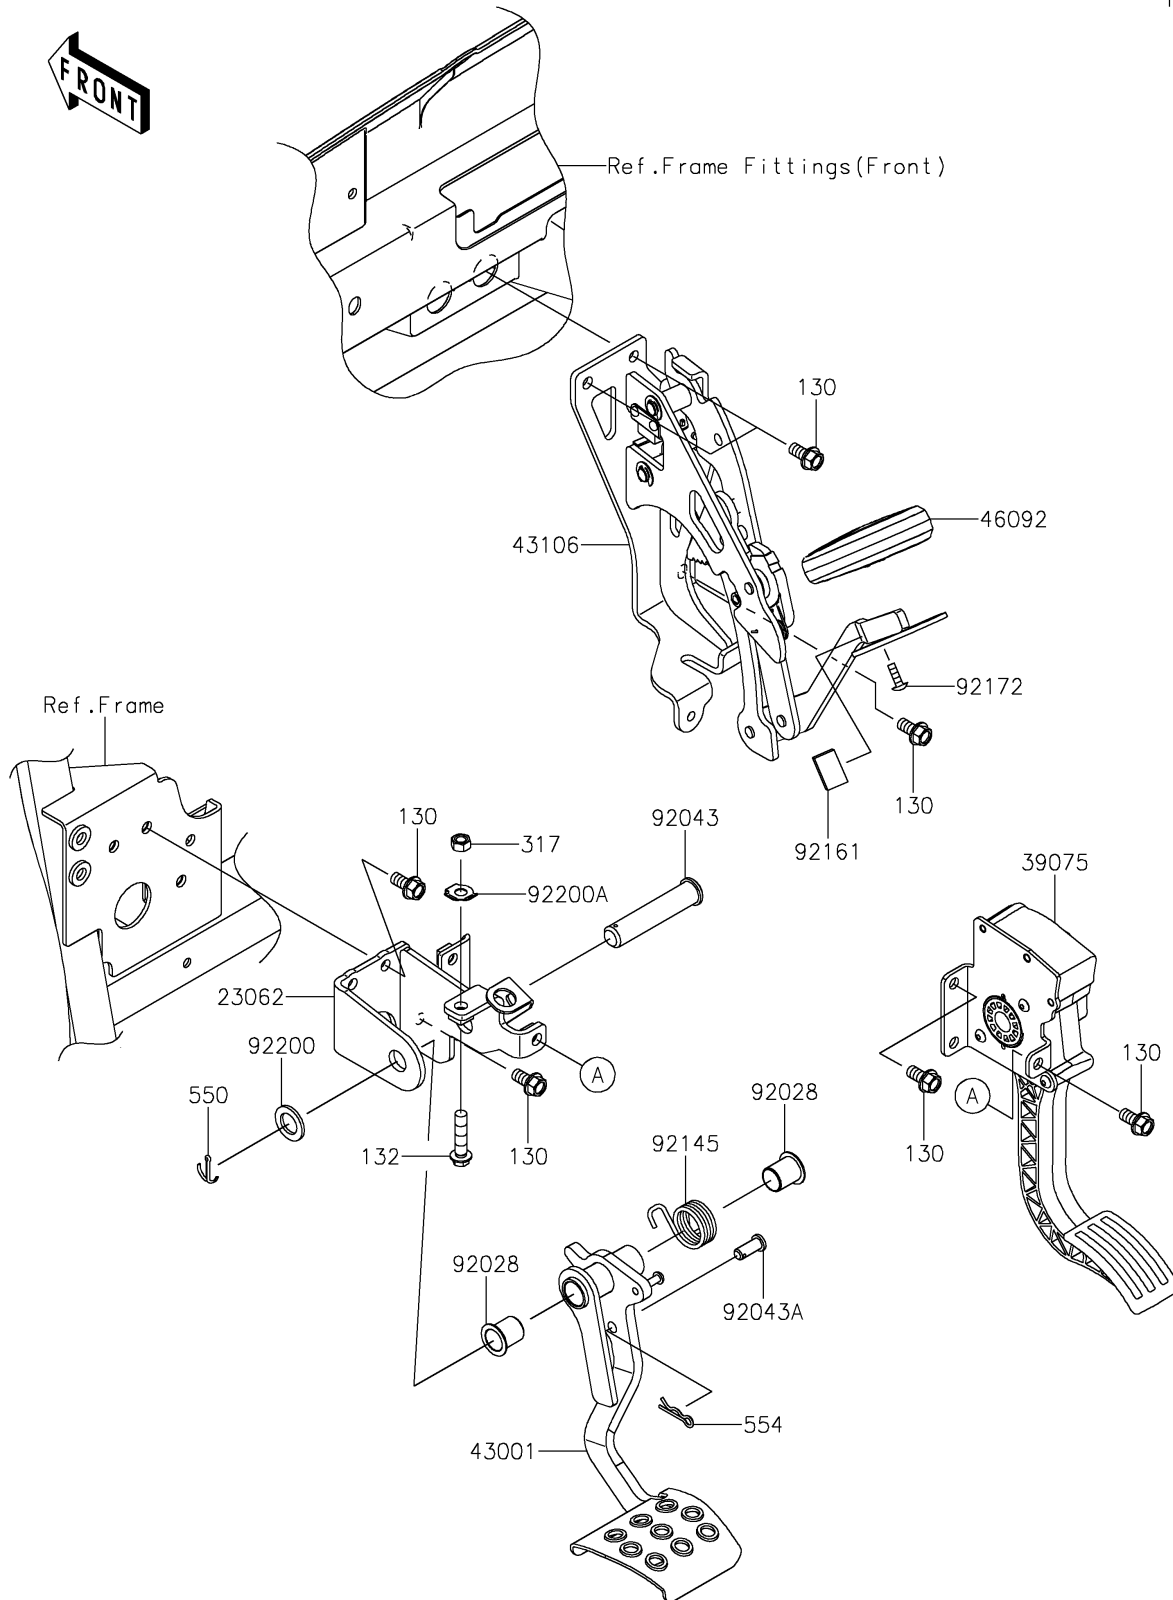

2025 RIDGE XR CREW

PARTS DIAGRAM

Brake Pedal/Throttle Lever

F2260

2025 RIDGE XR CREW

PARTS LIST

Brake Pedal/Throttle Lever

ITEM NAME

PART NUMBER

QUANTITY
