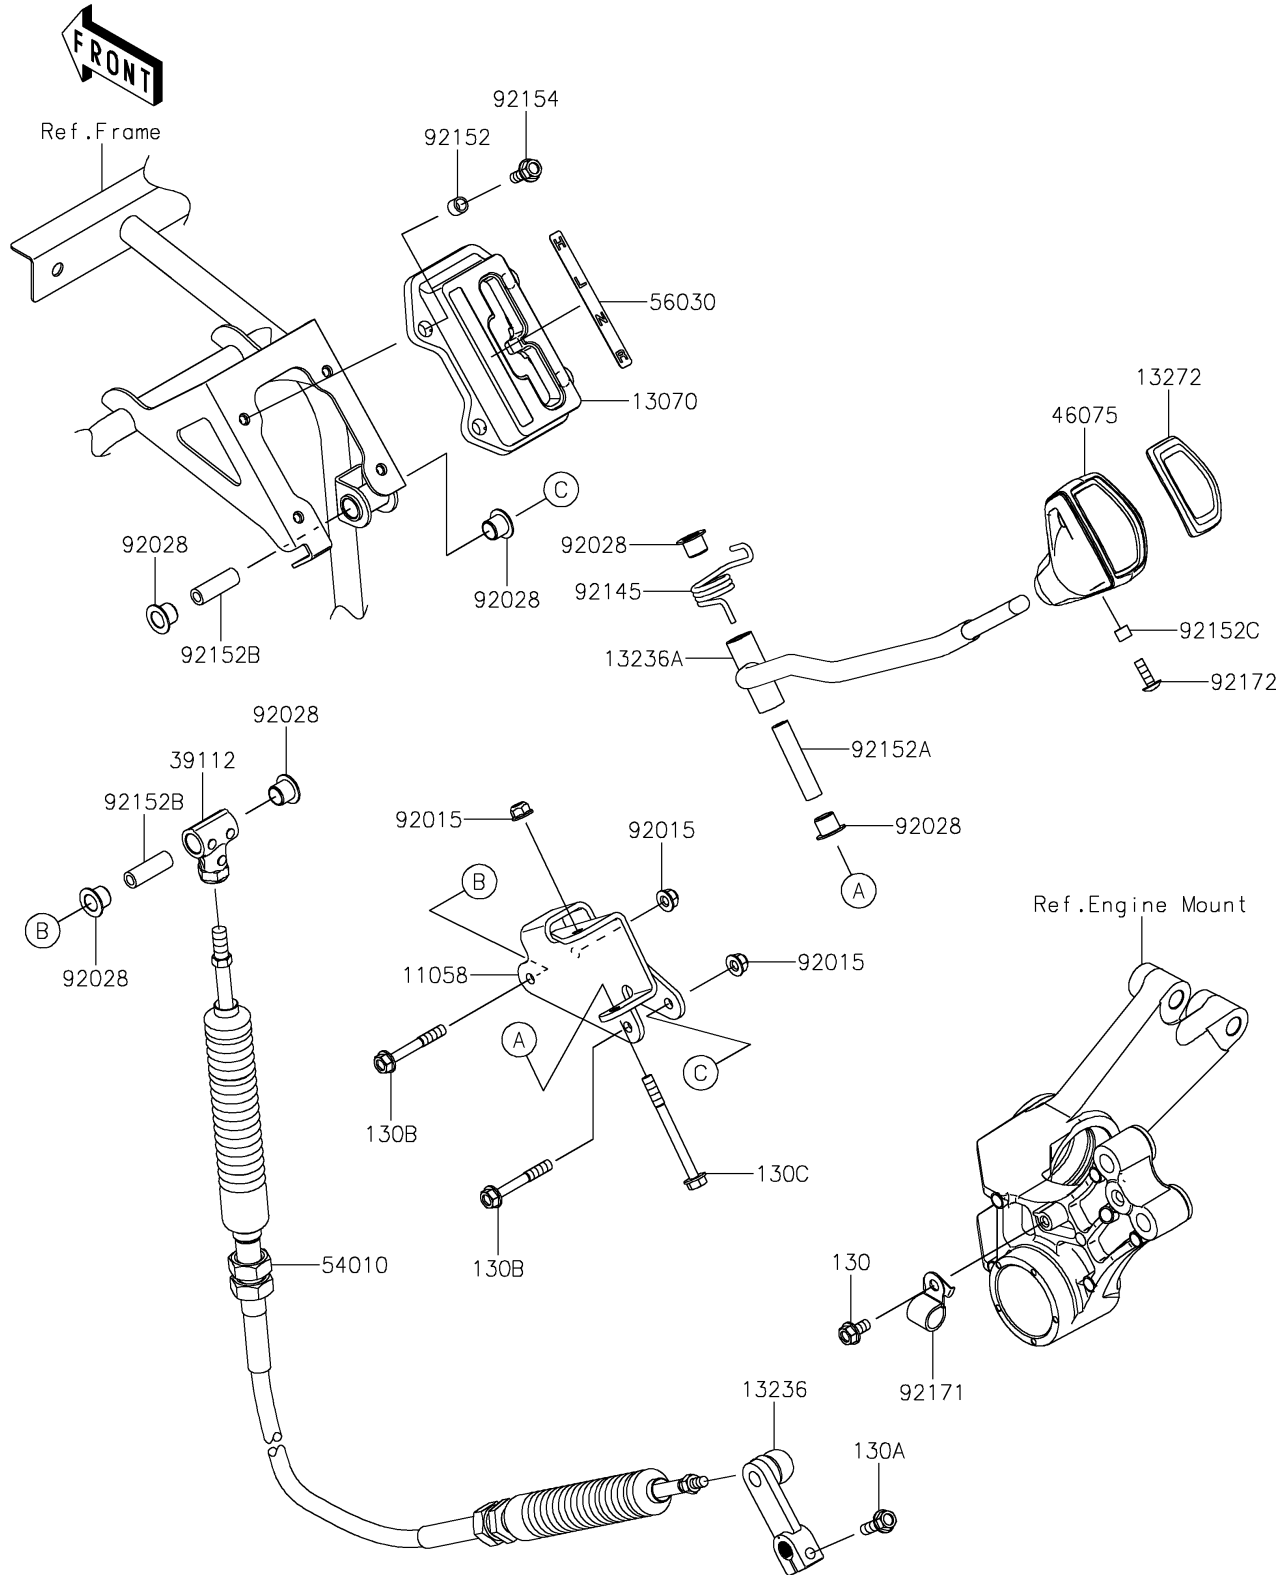

2025 RIDGE® XR CREW HVAC

PARTS DIAGRAM

Control

E7110

2025 RIDGE® XR CREW HVAC

PARTS LIST

Control

ITEM NAME

PART NUMBER

QUANTITY
