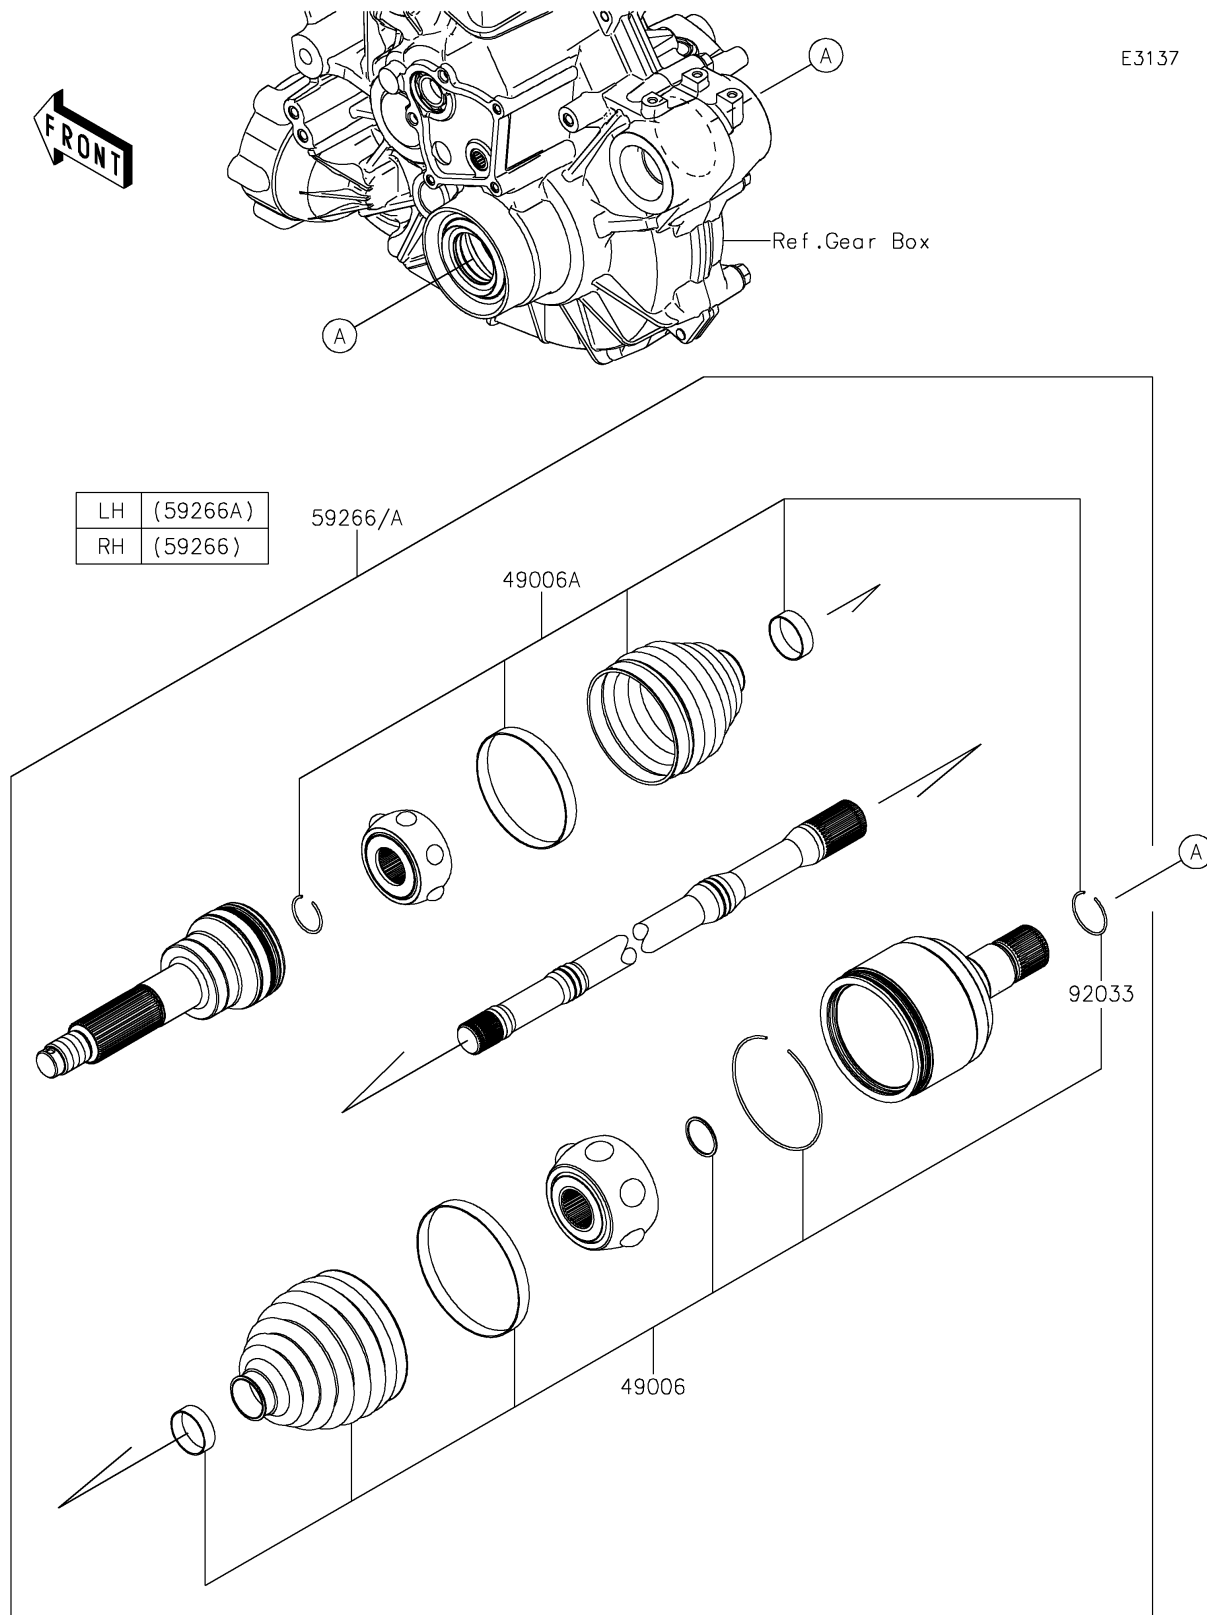

2025 RIDGE® XR CREW HVAC

PARTS DIAGRAM

Drive Shaft-Rear

2025 RIDGE® XR CREW HVAC

PARTS LIST

Drive Shaft-Rear

ITEM NAME

PART NUMBER

QUANTITY
