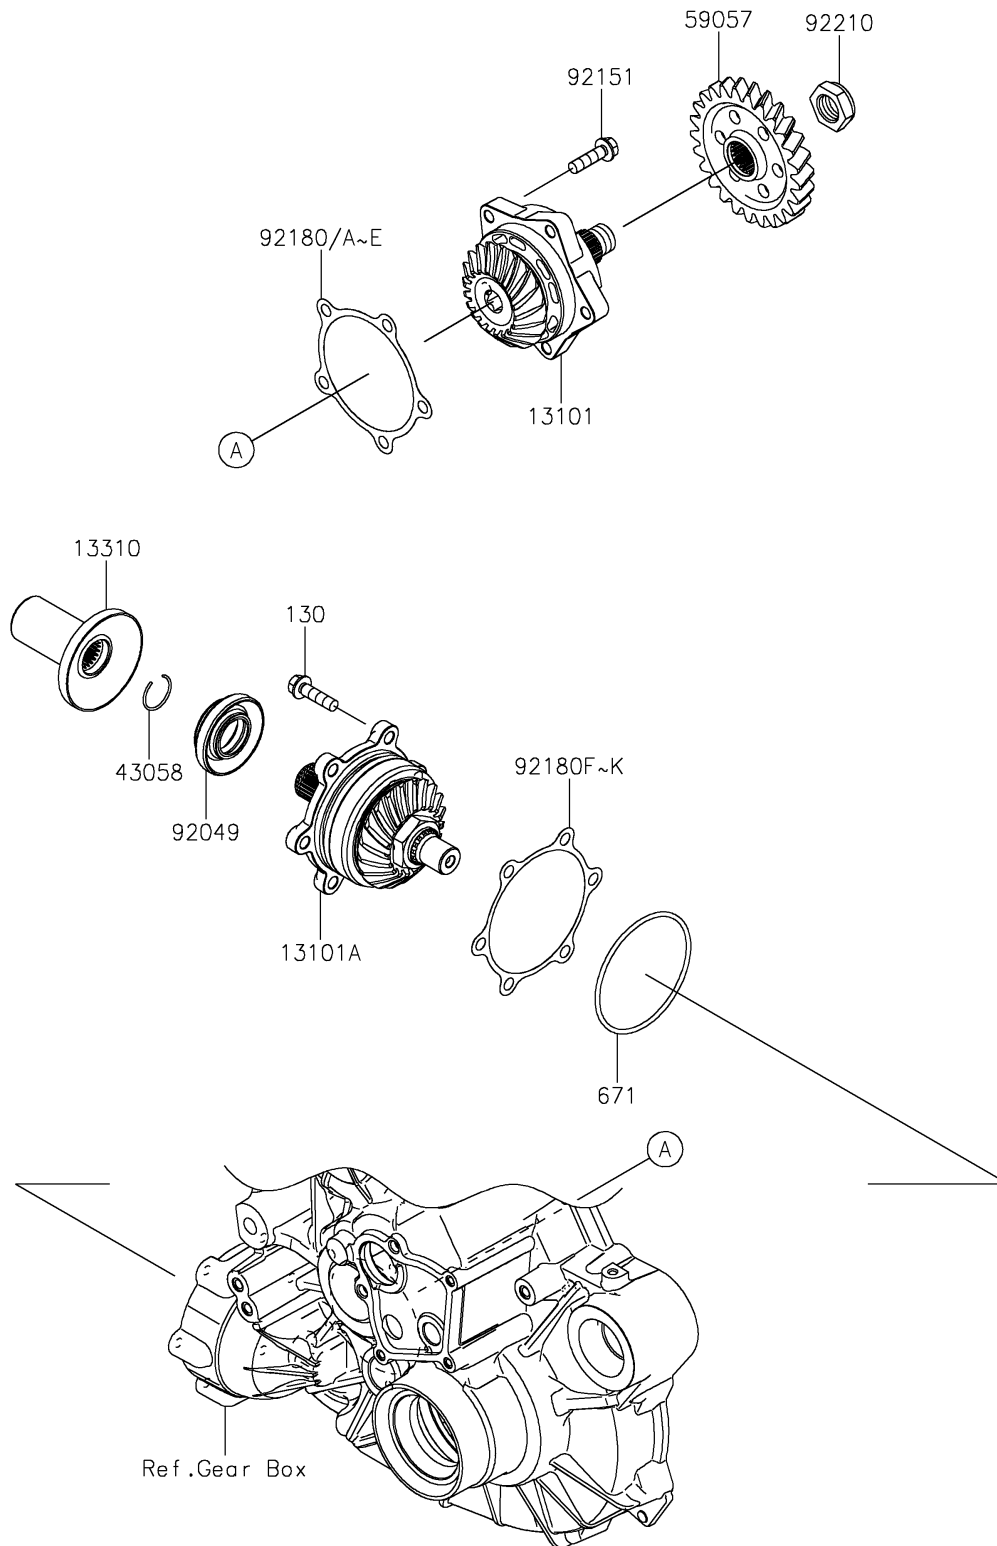

2025 RIDGE® XR CREW HVAC

PARTS DIAGRAM

Bevel Gear

E3130

2025 RIDGE® XR CREW HVAC

PARTS LIST

Bevel Gear

ITEM NAME

PART NUMBER

QUANTITY
