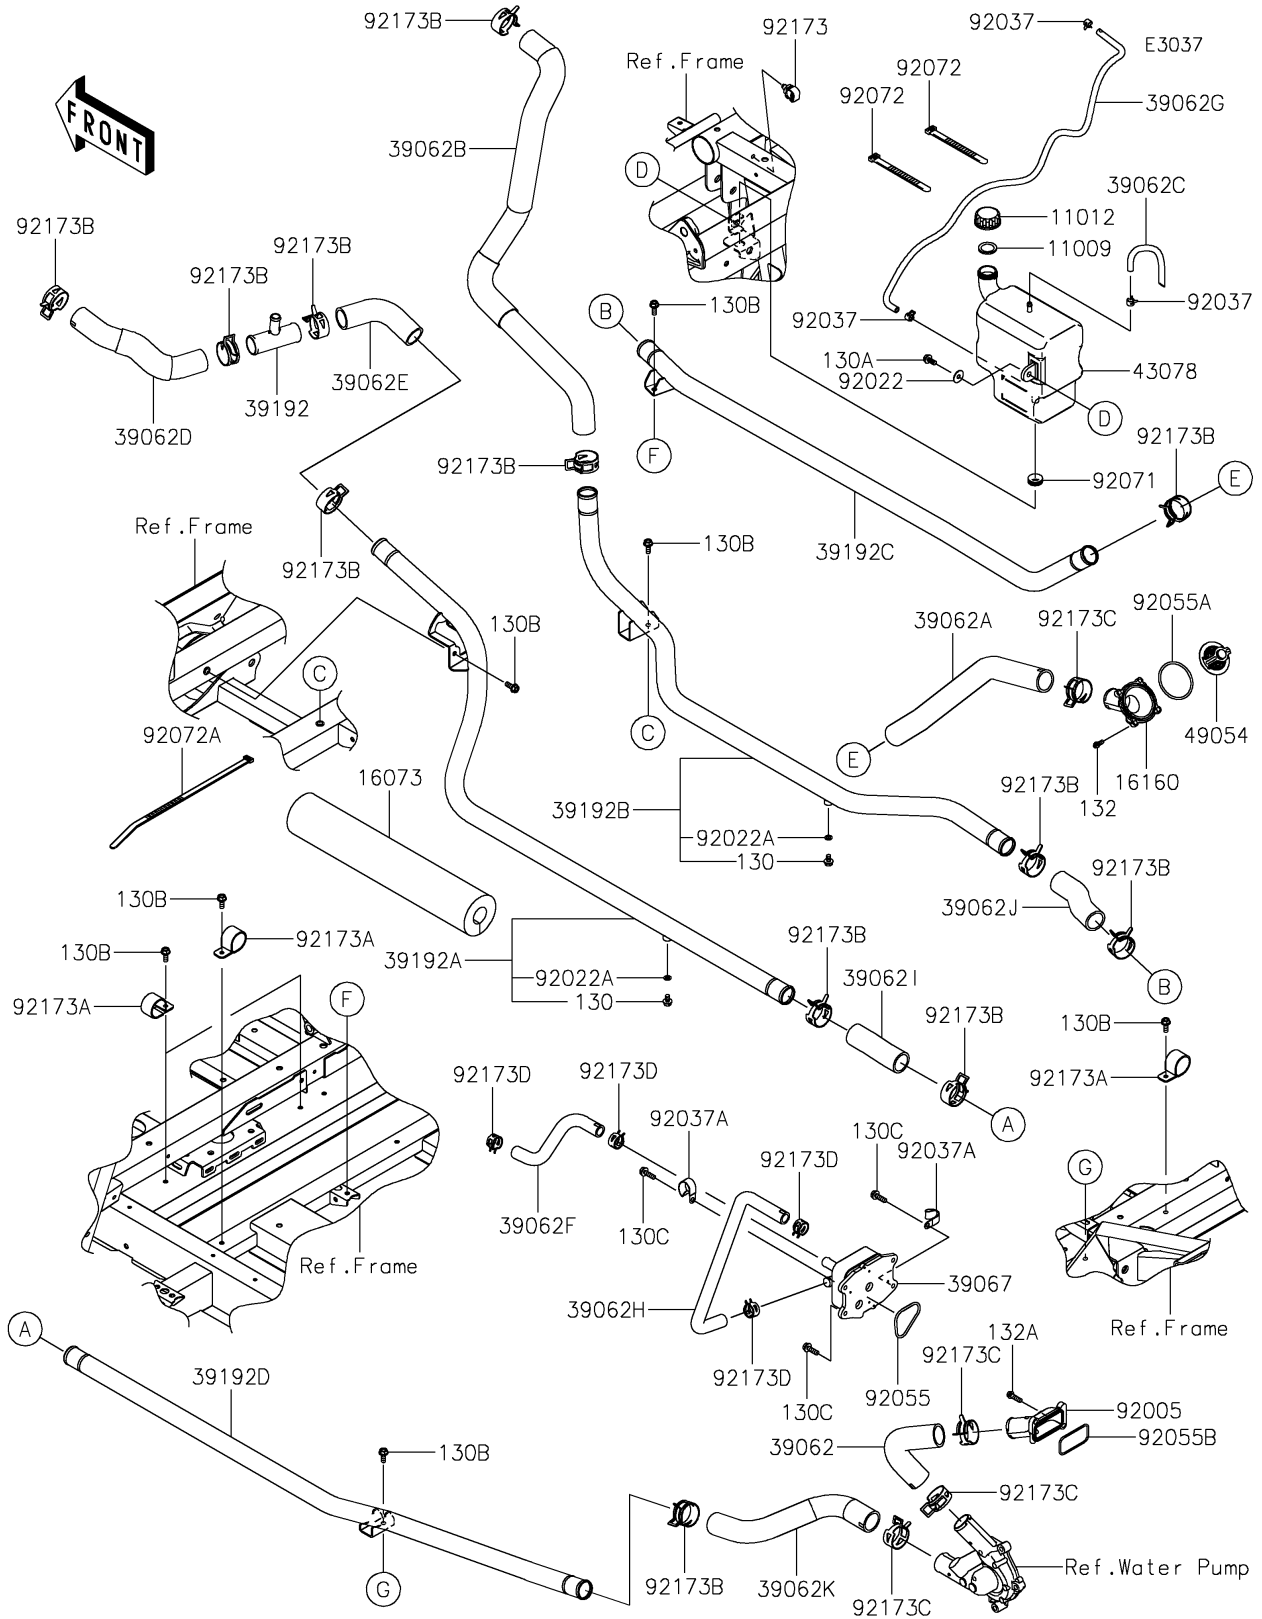

2025 RIDGE® XR CREW HVAC

PARTS DIAGRAM

Water Pipe

2025 RIDGE® XR CREW HVAC

PARTS LIST

Water Pipe

ITEM NAME

PART NUMBER

QUANTITY
