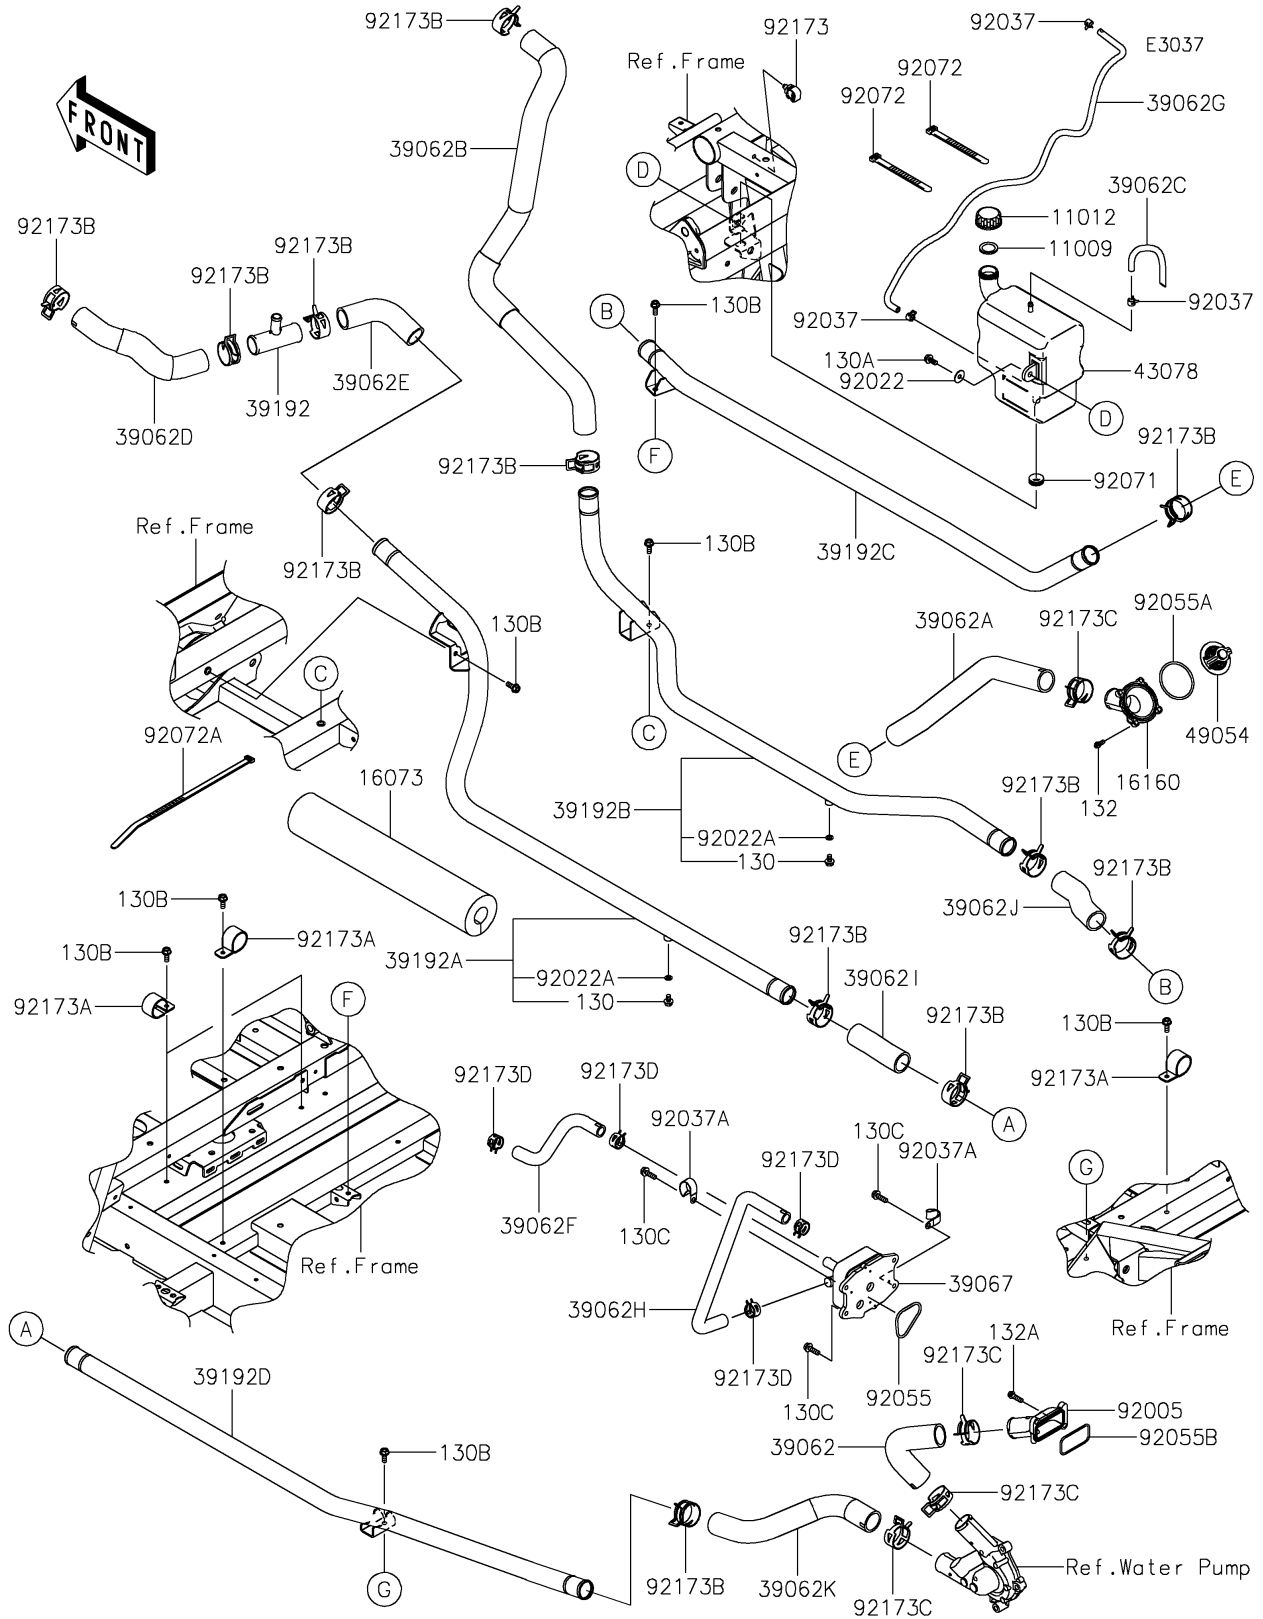

2025 RIDGE XR CREW

PARTS DIAGRAM

Water Pipe

2025 RIDGE XR CREW

PARTS LIST

Water Pipe

ITEM NAME

PART NUMBER

QUANTITY
