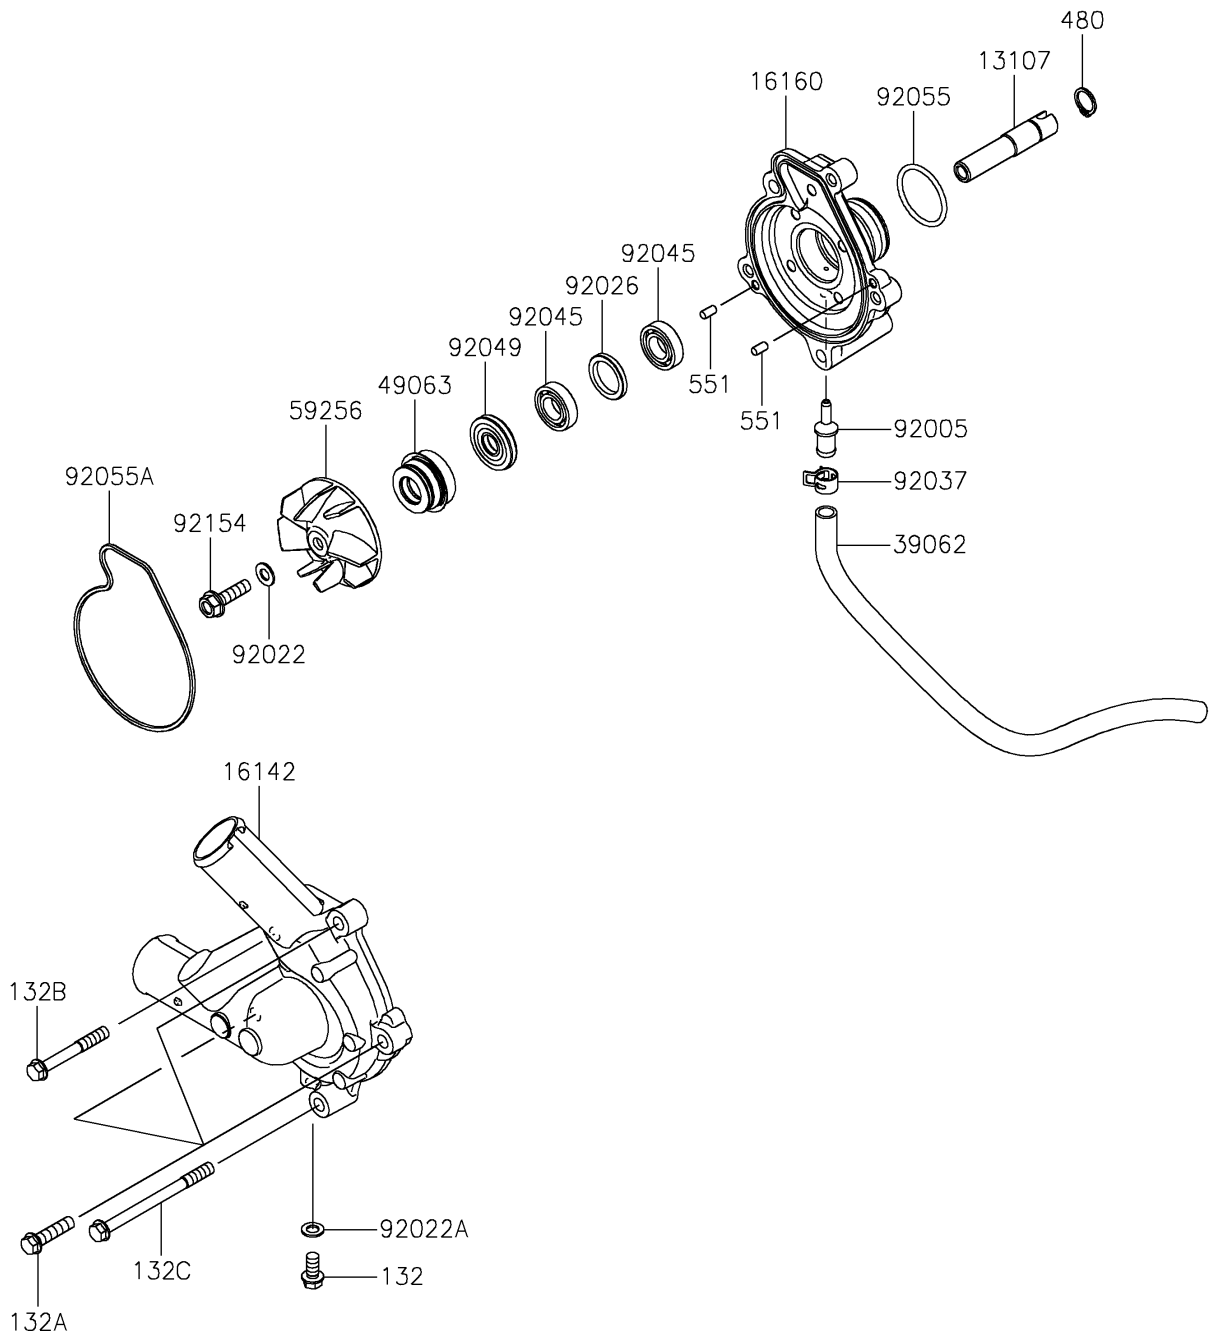

2025 RIDGE XR CREW

PARTS DIAGRAM

Water Pump

E3031

2025 RIDGE XR CREW

PARTS LIST

Water Pump

ITEM NAME

PART NUMBER

QUANTITY
