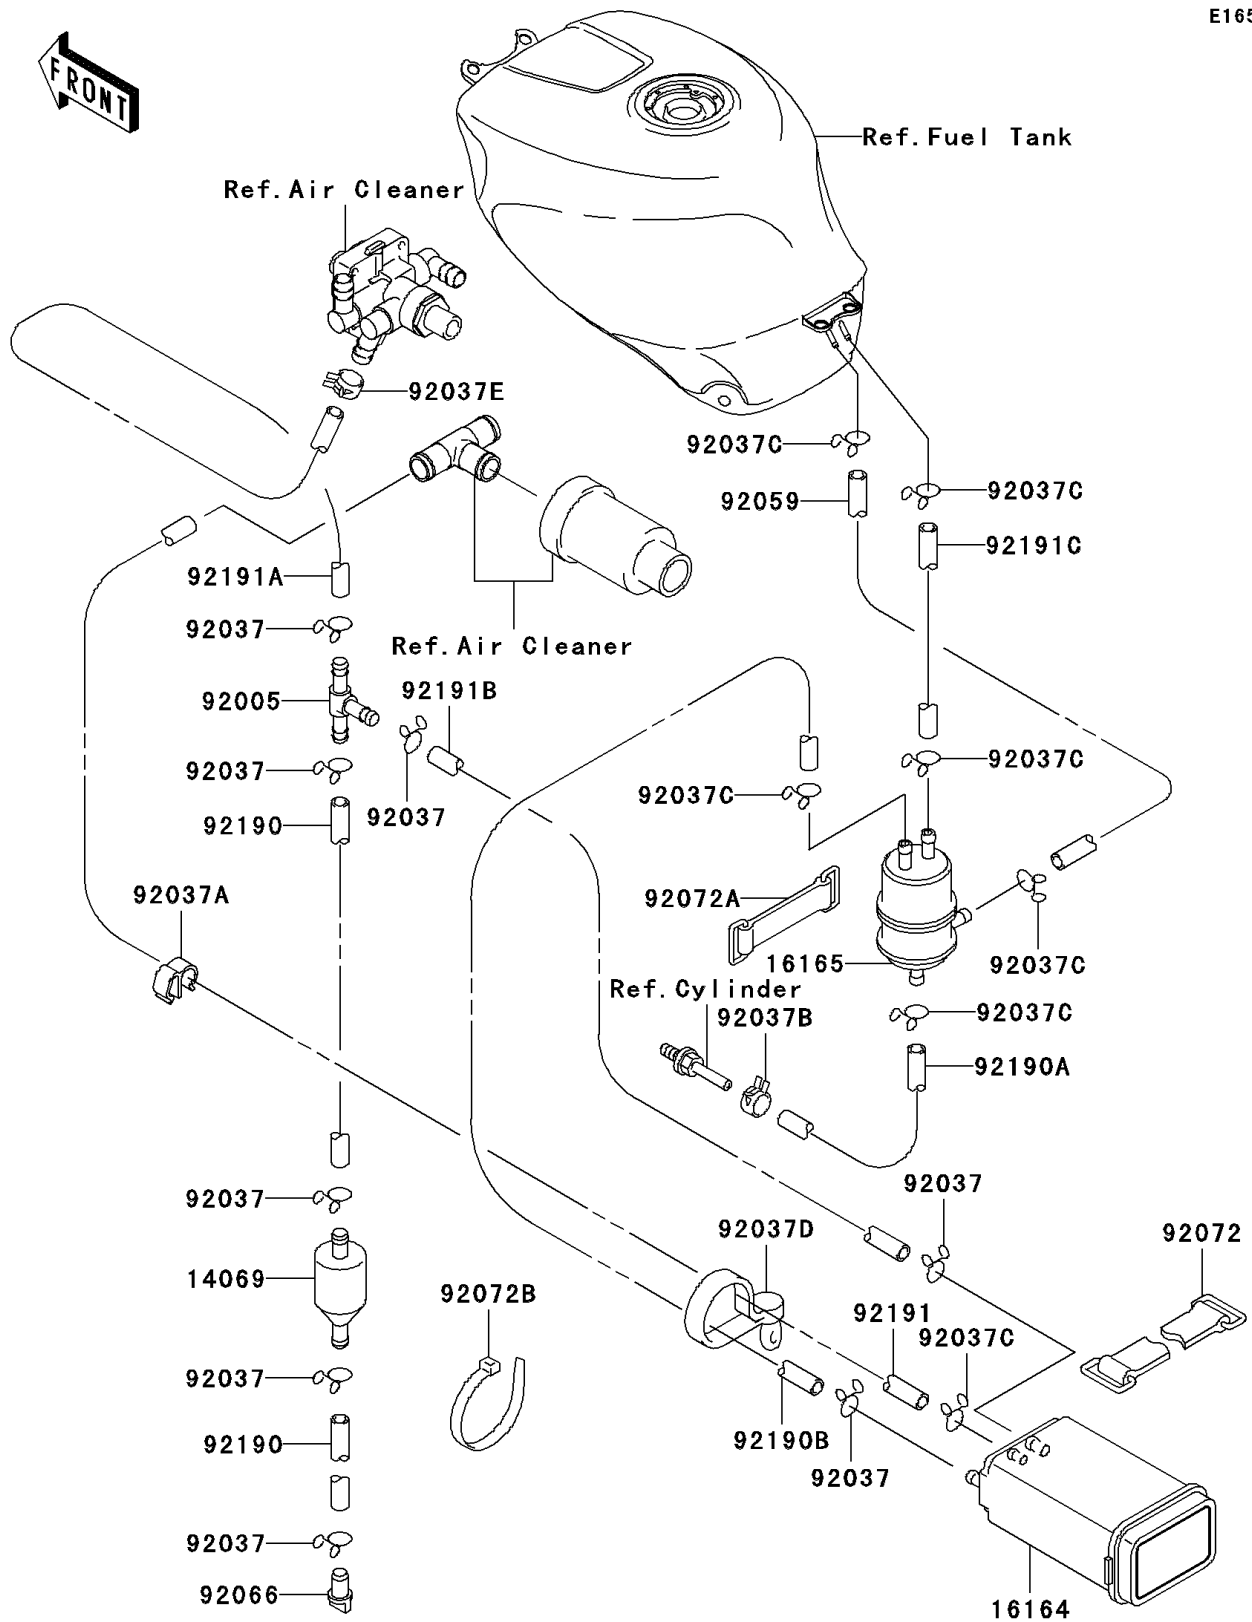

1997 Ninja® ZX™-7R

PARTS DIAGRAM

Fuel Evaporative System

E1650

1997 Ninja® ZX™-7R

PARTS LIST

Fuel Evaporative System

ITEM NAME

PART NUMBER

QUANTITY
