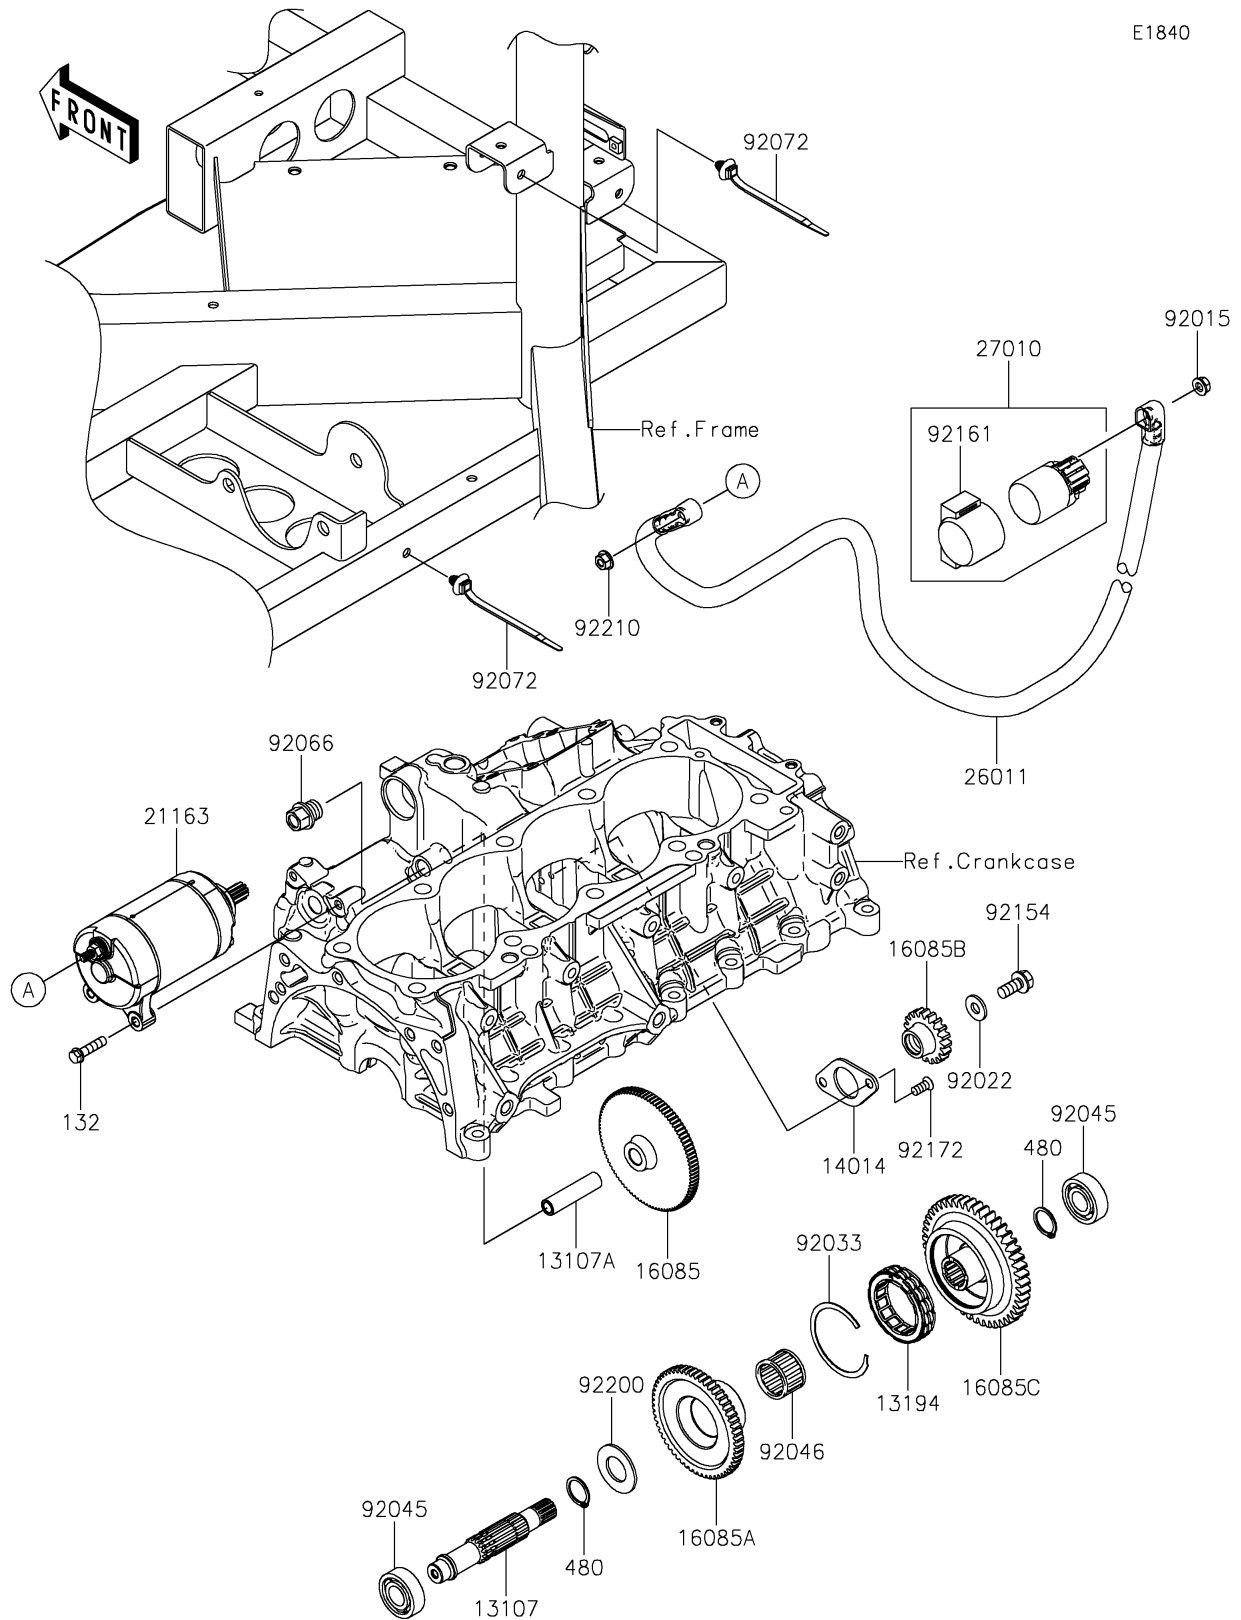

2025 RIDGE XR CREW

PARTS DIAGRAM

Starter Motor

E1840

2025 RIDGE XR CREW

PARTS LIST

Starter Motor

ITEM NAME

PART NUMBER

QUANTITY
