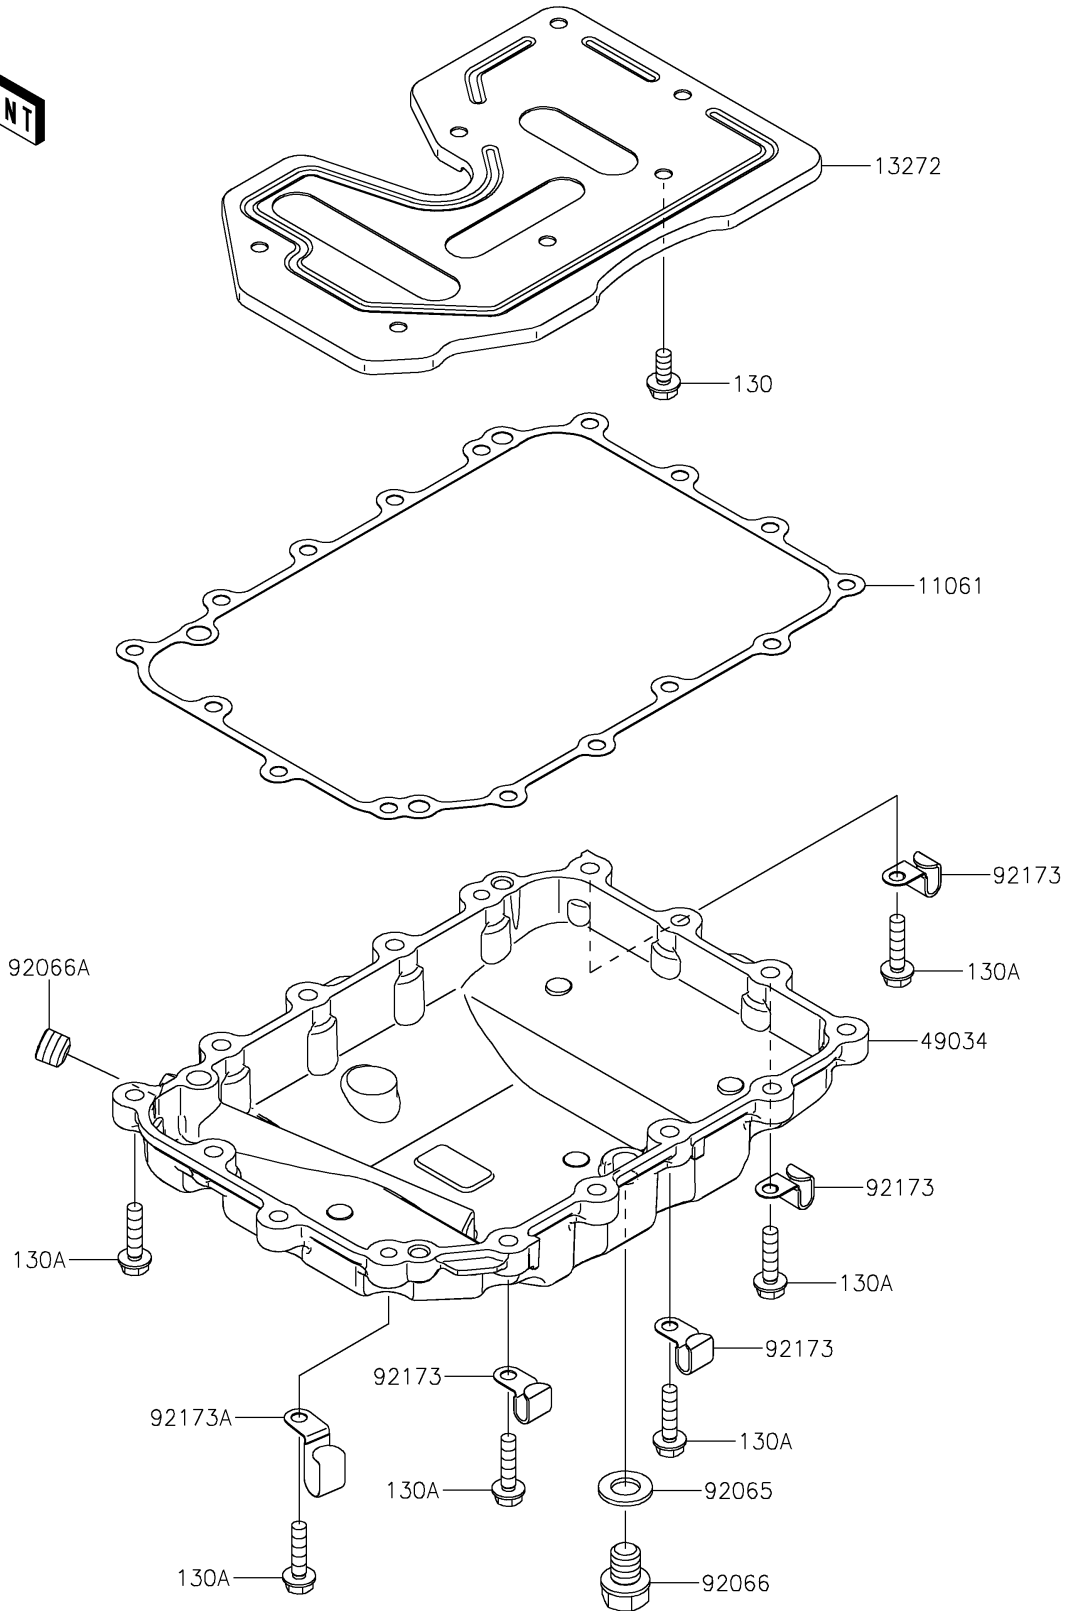

2025 RIDGE XR CREW

PARTS DIAGRAM

Oil Pan

E1434

2025 RIDGE XR CREW

PARTS LIST

Oil Pan

ITEM NAME	PART NUMBER	QUANTITY
-----------	-------------	----------
