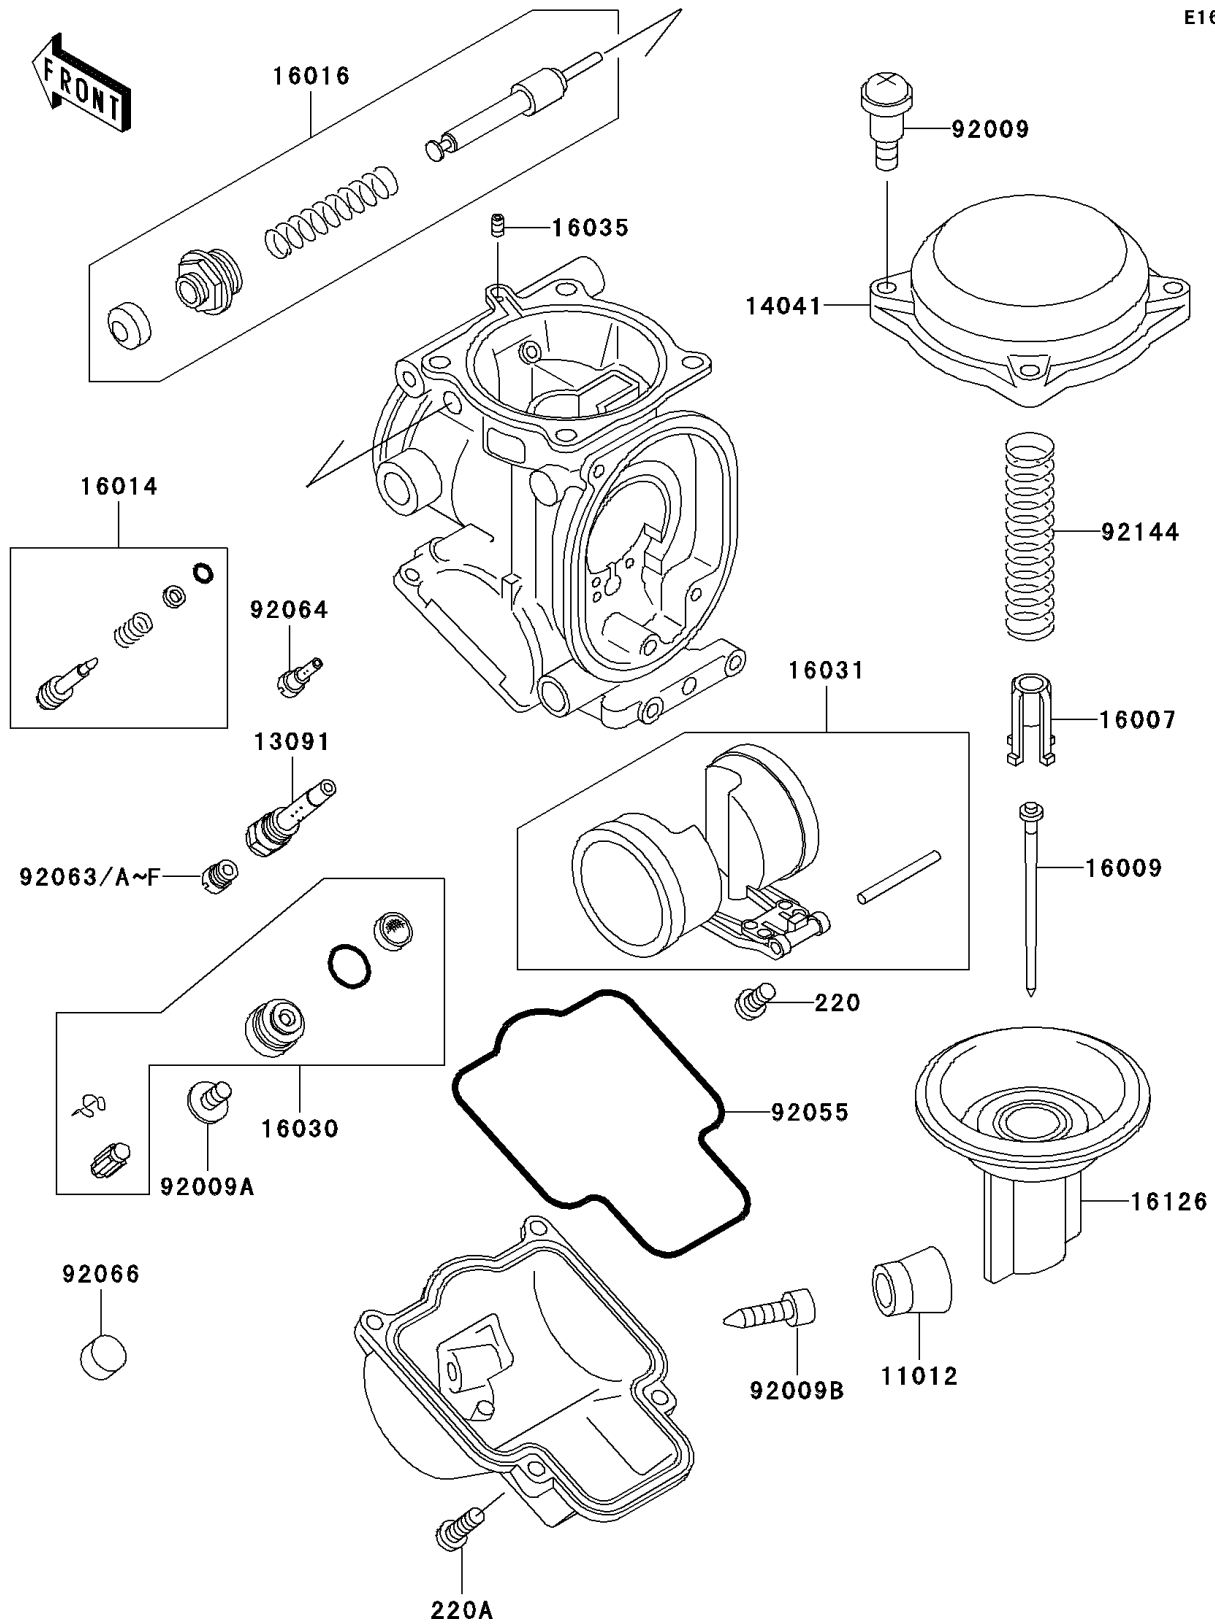

## PARTS DIAGRAM

### Carburetor Parts

E1612

## PARTS LIST

### Carburetor Parts

ITEM NAME	PART NUMBER	QUANTITY
SCREW-PAN-CROS (Ref # 220)	220D0408	4
SCREW-PAN-CROS (Ref # 220A)	220D0414	16
CAP,DRAIN SCREW (Ref # 11012)	11012-1675	4
HOLDER,NEEDLE JET (Ref # 13091)	13091-1887	4
COVER-COMP,MIXING (Ref # 14041)	14041-1100	4
SEAT-SPRING,VALVE (Ref # 16007)	16007-1117	4
NEEDLE-JET,N14Q (Ref # 16009)	16009-1892	4
SCREW-PILOT AIR (Ref # 16014)	16014-1086	4
PLUNGER,STARTER (Ref # 16016)	16016-1090	4
VALVE-FLOAT (Ref # 16030)	16030-1076	4
FLOAT (Ref # 16031)	16031-1080	4
JET-AIR,LEAK (Ref # 16035)	16035-1055	4
VALVE,VACUUM (Ref # 16126)	16126-1319	4
SCREW,4X4.4 (Ref # 92009)	92009-1549	15
SCREW,4X8 (Ref # 92009A)	92009-1550	4
SCREW,DRAIN,M6X0.75 (Ref # 92009B)	92009-1551	4
RING-O,FLOAT CHAMBER (Ref # 92055)	92055-1426	4
JET-MAIN,#160 (Ref # 92063)	92063-1345	4
JET-MAIN,#165 (Ref # 92063A)	92063-1347	4
JET-MAIN,#170 (Ref # 92063B)	92063-1386	2
JET-MAIN,#175 (Ref # 92063C)	92063-1387	4
JET-MAIN,#180 (Ref # 92063D)	92063-1388	2
JET-MAIN,#185 (Ref # 92063E)	92063-1390	4
JET-MAIN,#190 (Ref # 92063F)	92063-1391	4
JET-PILOT,#35 (Ref # 92064)	92064-1101	4
SPRING,VACUUM VALVE (Ref # 92144)	92144-1962	4
PLUG,PILOT AIR SCREW,6.9X2 (Ref # 92066)	92066-1051	4