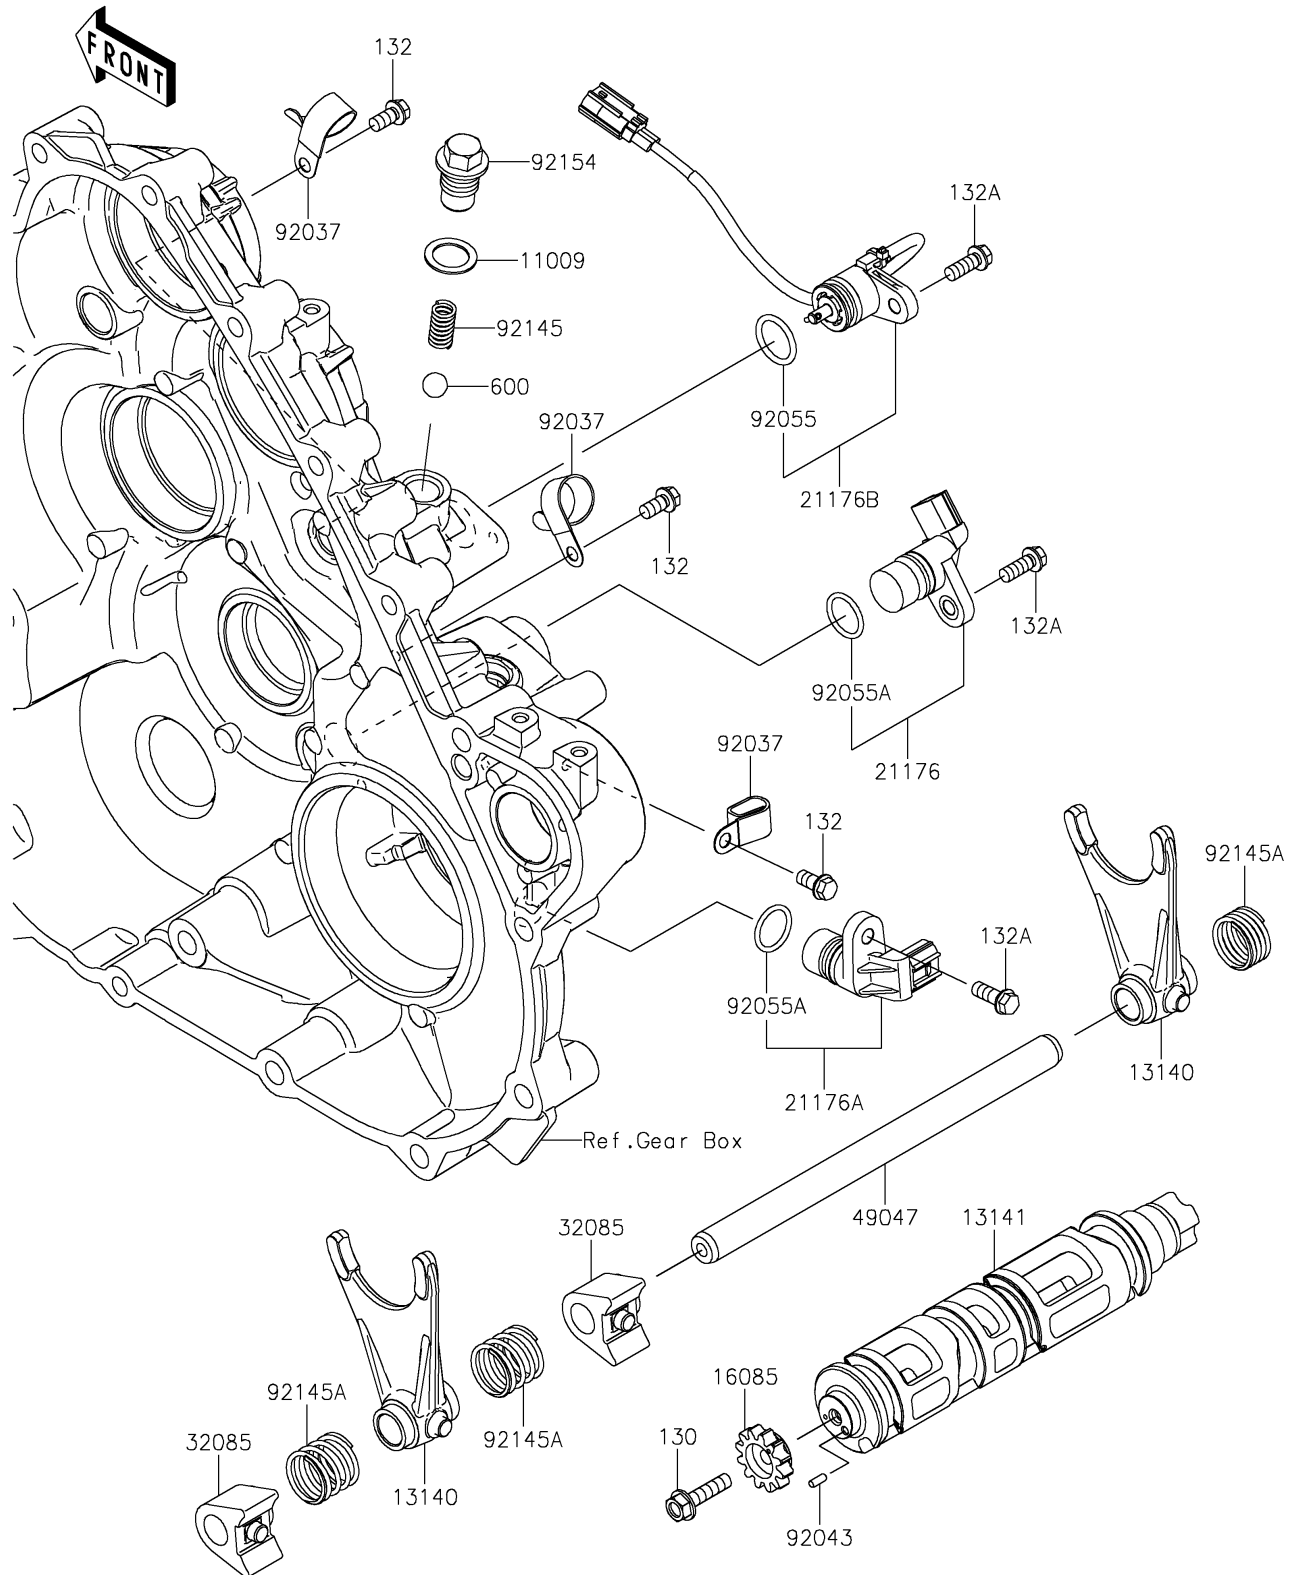

2025 RIDGE® XR CREW HVAC

PARTS DIAGRAM

Gear Change Drum/Shift Fork(s)

E1362

2025 RIDGE® XR CREW HVAC

PARTS LIST

Gear Change Drum/Shift Fork(s)

ITEM NAME

PART NUMBER

QUANTITY
