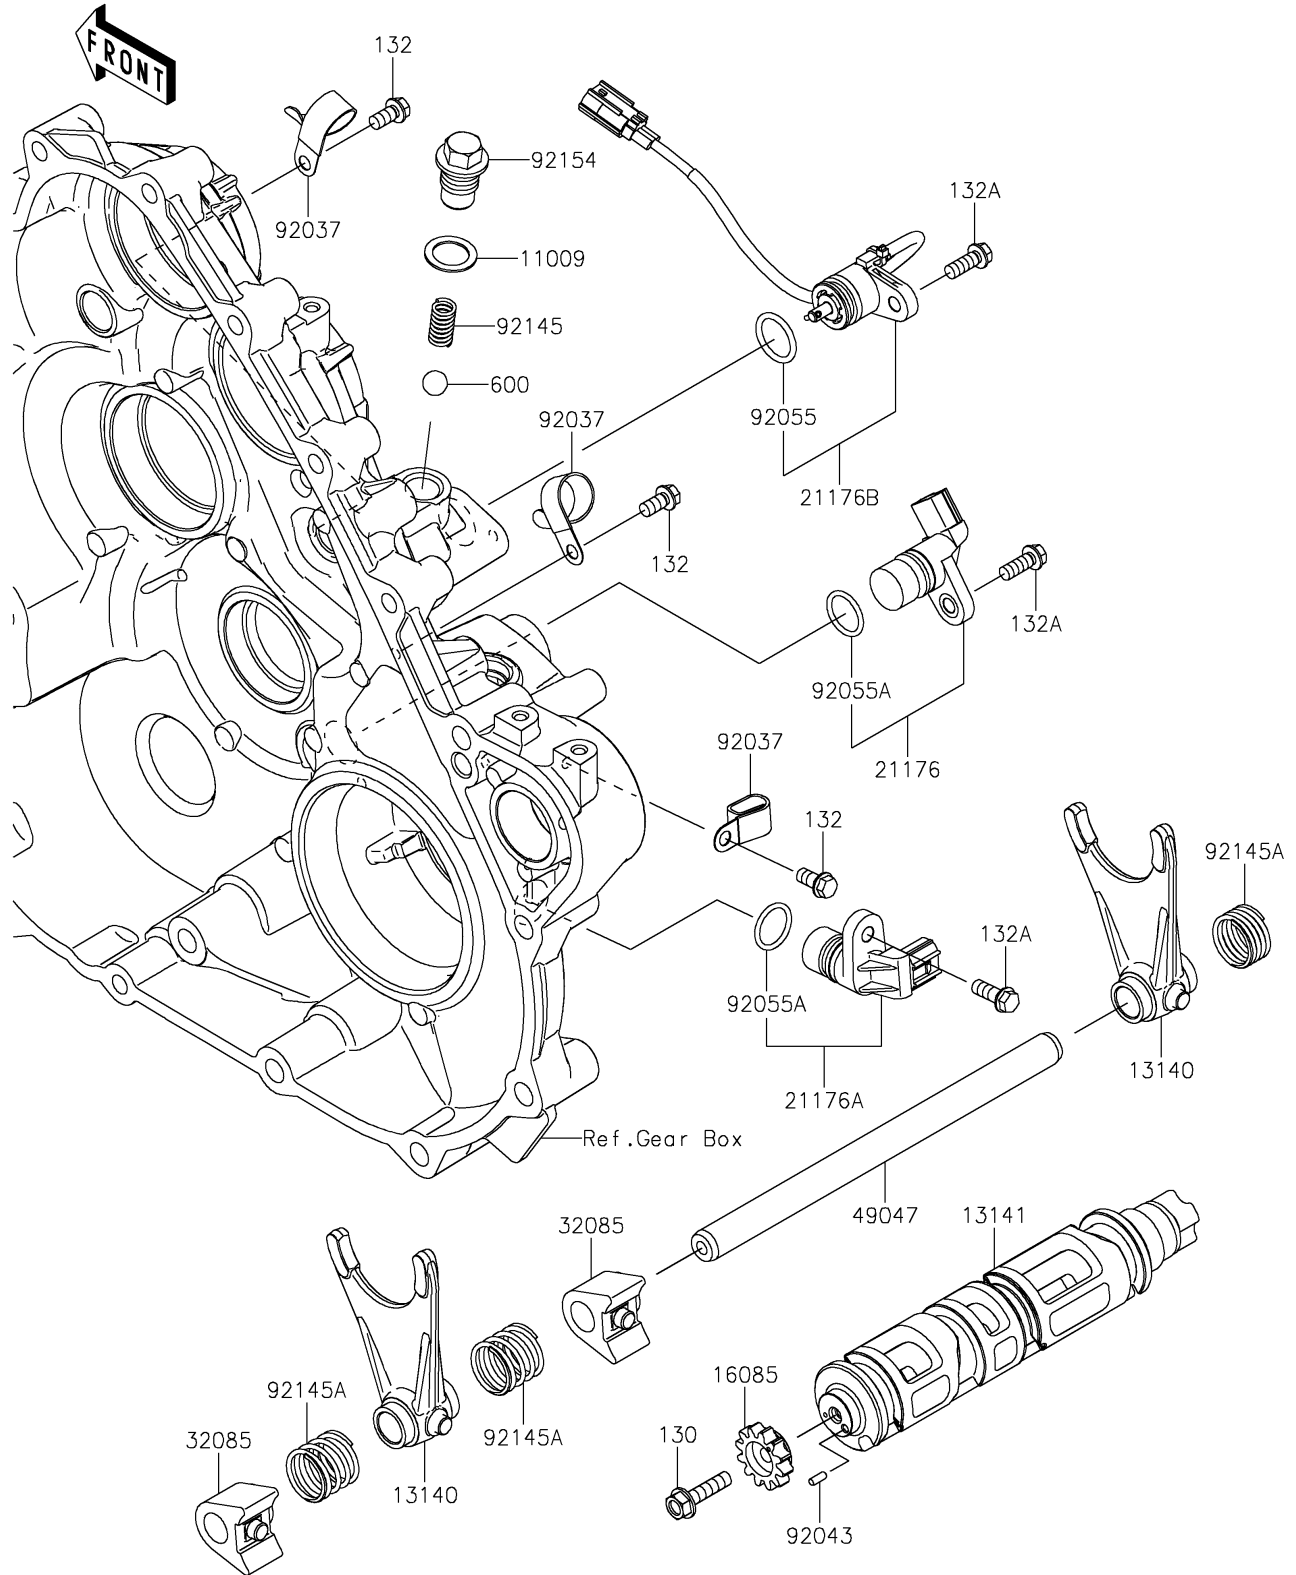

2025 RIDGE XR CREW

PARTS DIAGRAM

Gear Change Drum/Shift Fork(s)

E1362

2025 RIDGE XR CREW

PARTS LIST

Gear Change Drum/Shift Fork(s)

ITEM NAME	PART NUMBER	QUANTITY
-----------	-------------	----------
