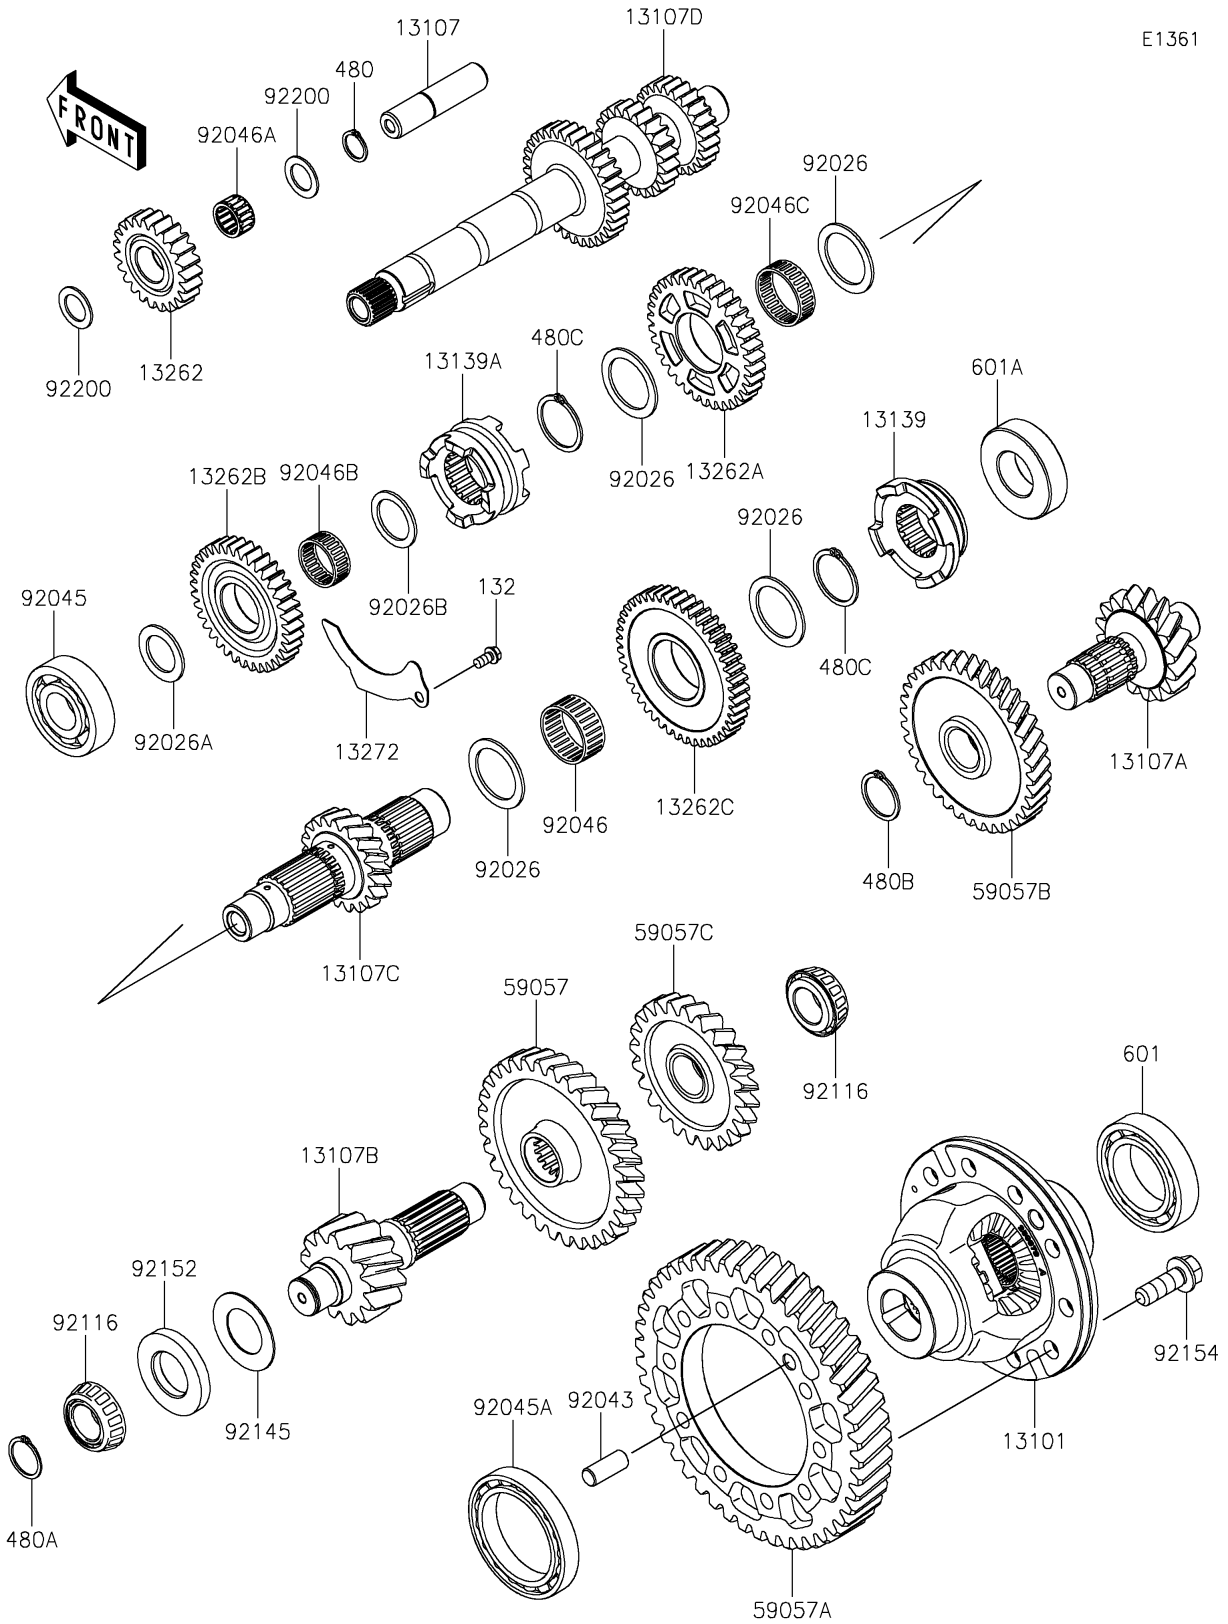

2025 RIDGE® XR CREW HVAC

PARTS DIAGRAM

Transmission

2025 RIDGE® XR CREW HVAC

PARTS LIST

Transmission

ITEM NAME

PART NUMBER

QUANTITY
