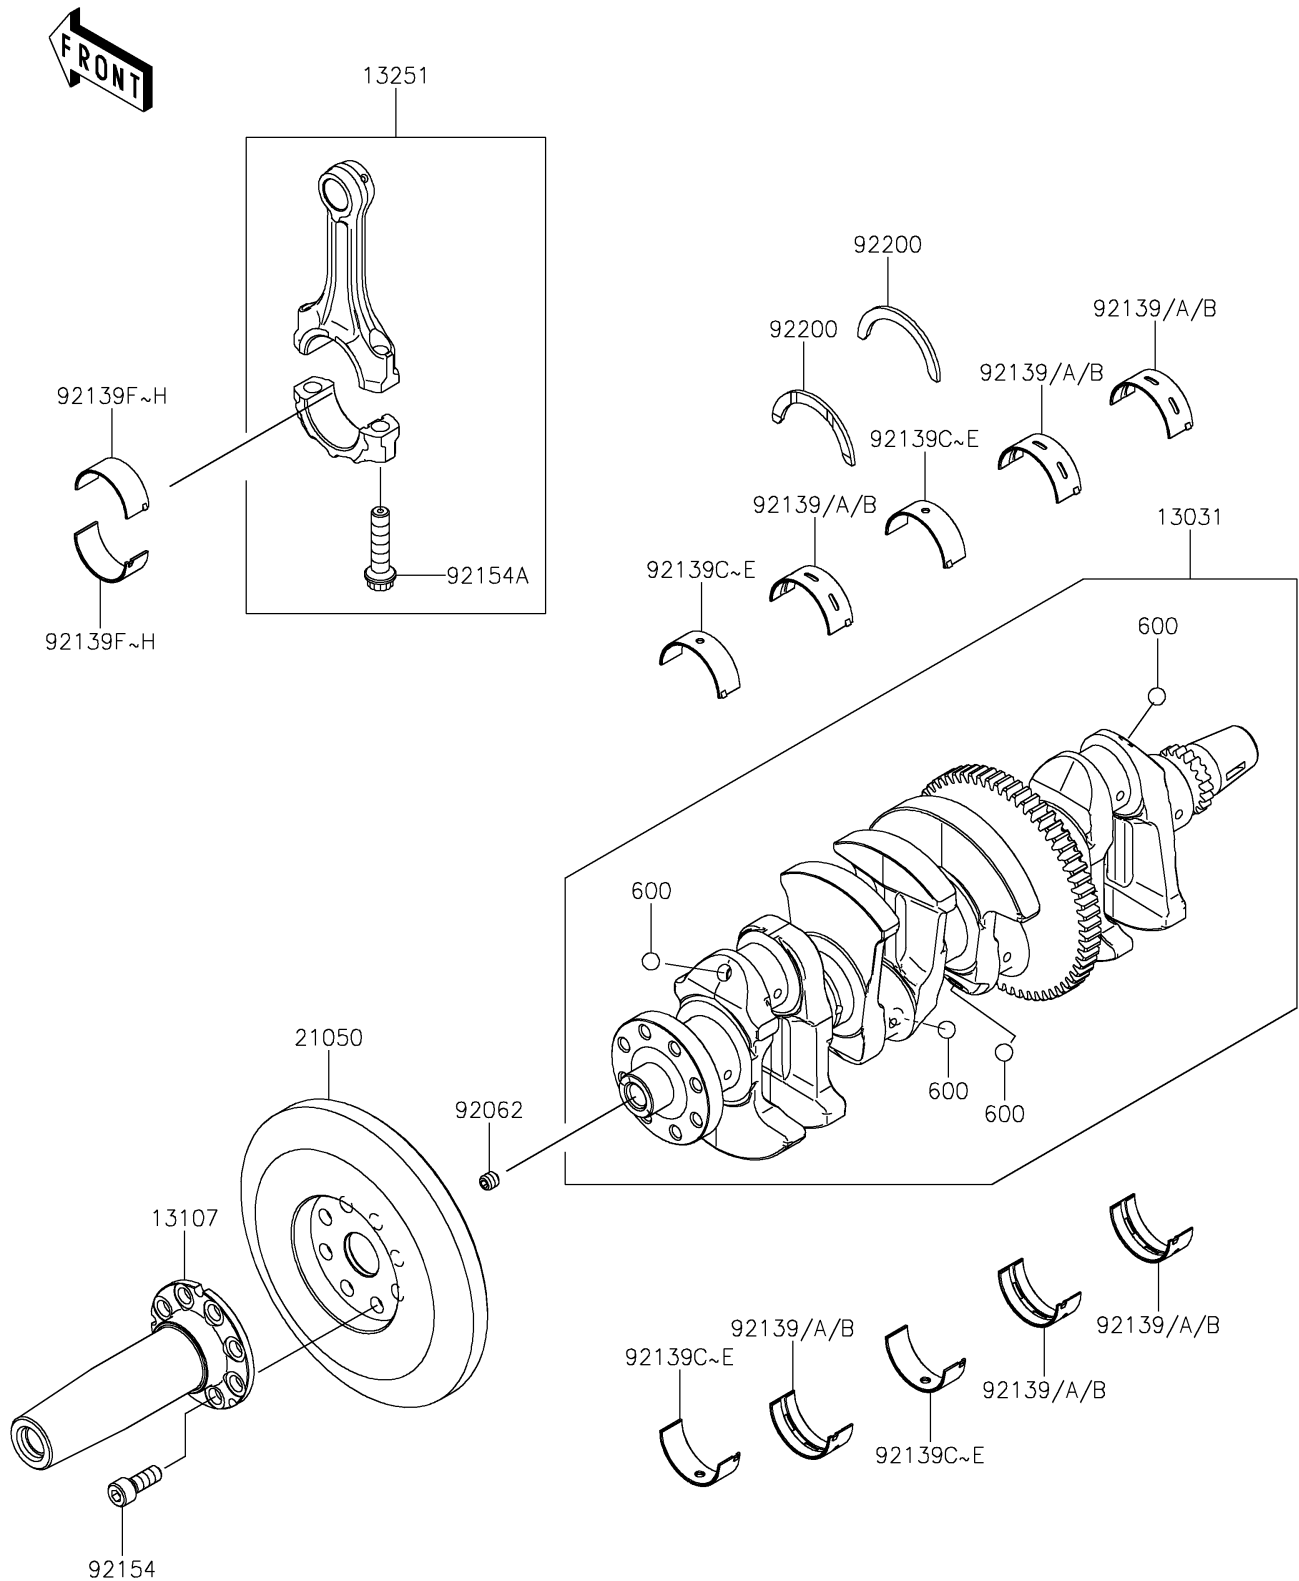

2025 RIDGE® XR CREW HVAC

PARTS DIAGRAM

Crankshaft

E1321

2025 RIDGE® XR CREW HVAC

PARTS LIST

Crankshaft

ITEM NAME

PART NUMBER

QUANTITY
