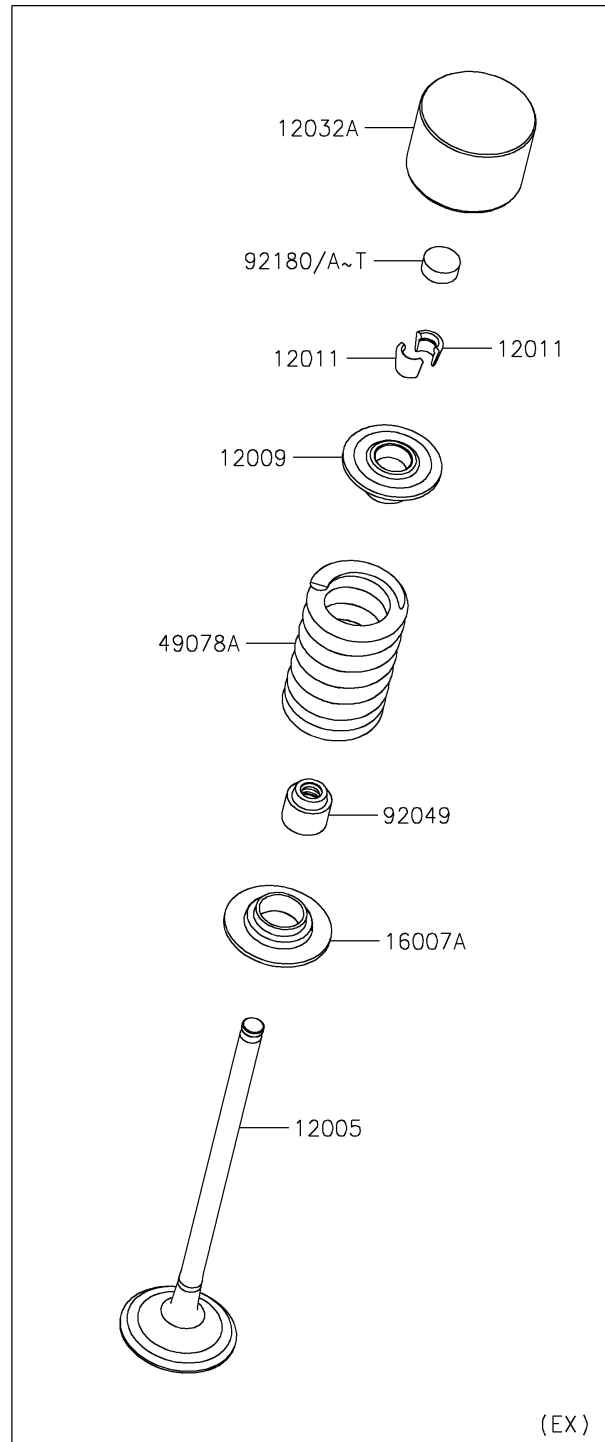

2025 RIDGE® XR CREW HVAC

PARTS DIAGRAM

Valve(s)

E1210

2025 RIDGE® XR CREW HVAC

PARTS LIST

Valve(s)

ITEM NAME

PART NUMBER

QUANTITY
