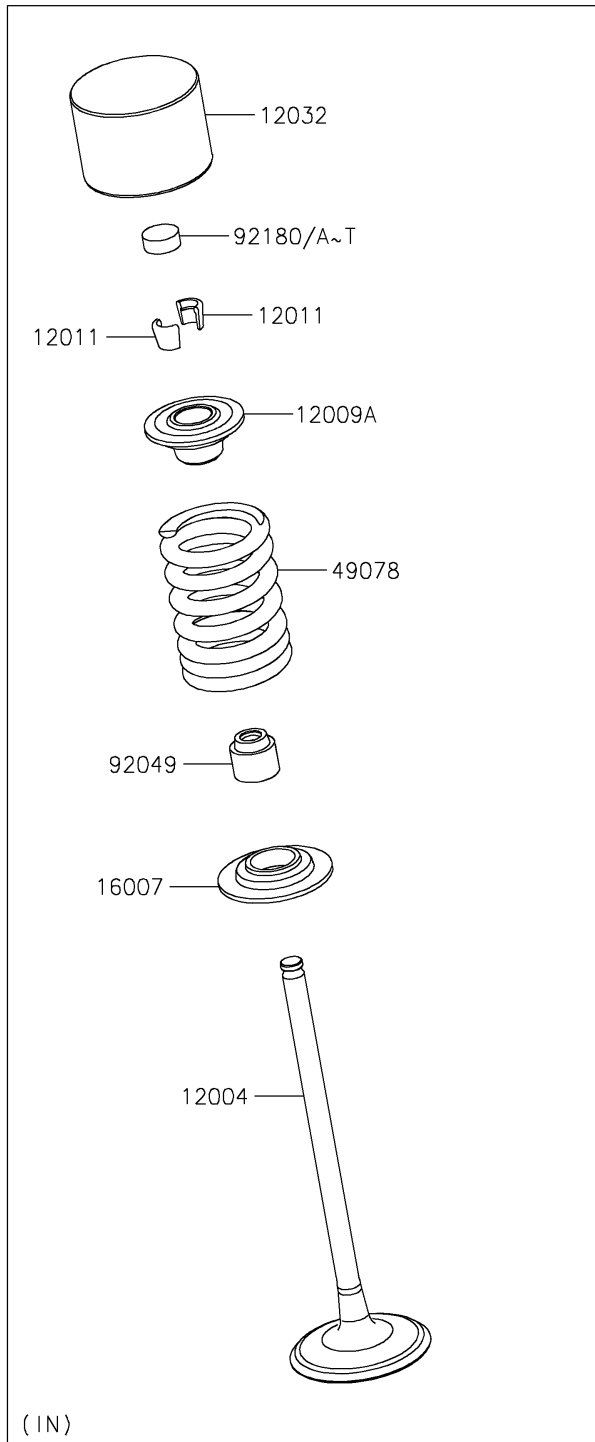

2025 RIDGE® XR CREW HVAC

PARTS DIAGRAM

Valve(s)

E1210

2025 RIDGE® XR CREW HVAC

PARTS LIST

Valve(s)

ITEM NAME

PART NUMBER

QUANTITY
