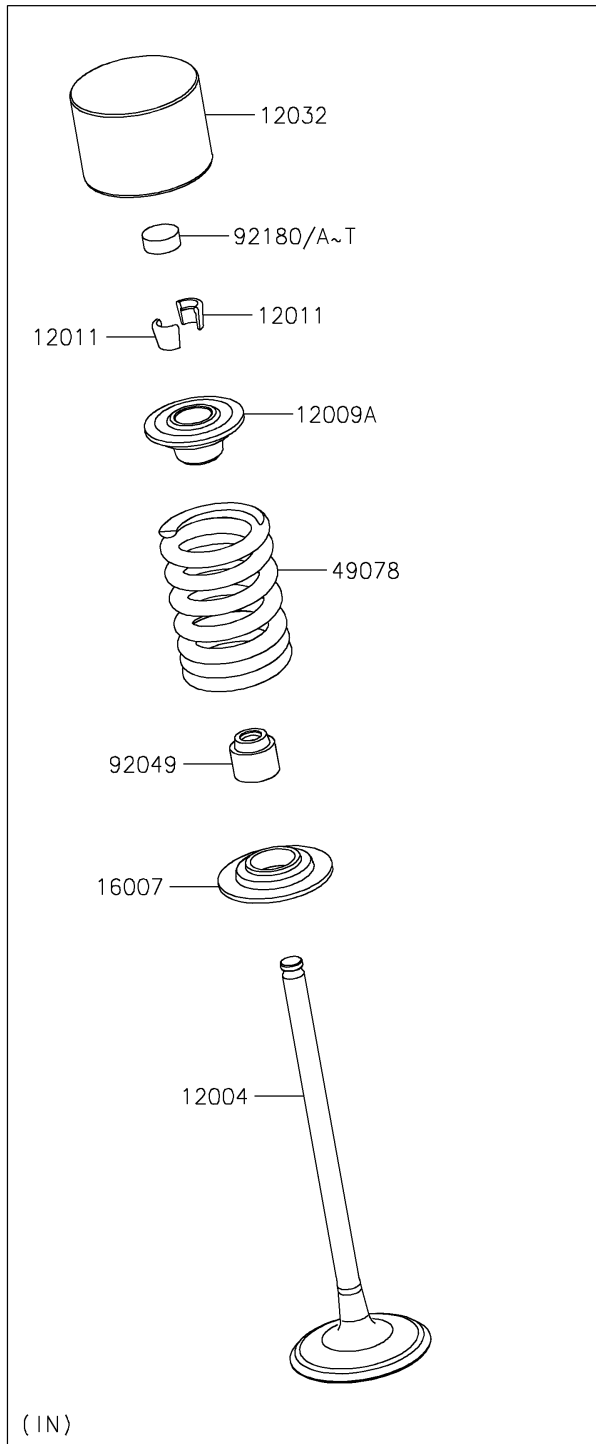

2025 RIDGE XR CREW

PARTS DIAGRAM

Valve(s)

E1210

2025 RIDGE XR CREW

PARTS LIST

Valve(s)

ITEM NAME

PART NUMBER

QUANTITY
