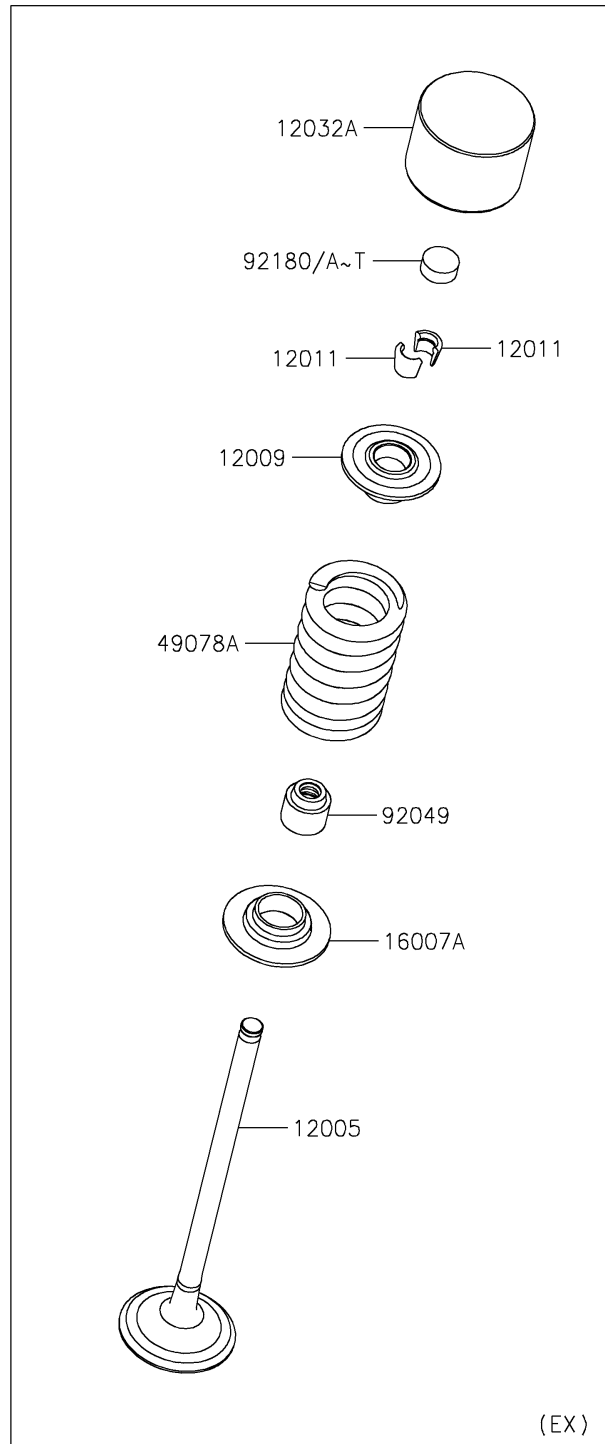

2025 RIDGE XR CREW

PARTS DIAGRAM

Valve(s)

E1210

2025 RIDGE XR CREW

PARTS LIST

Valve(s)

ITEM NAME

PART NUMBER

QUANTITY
