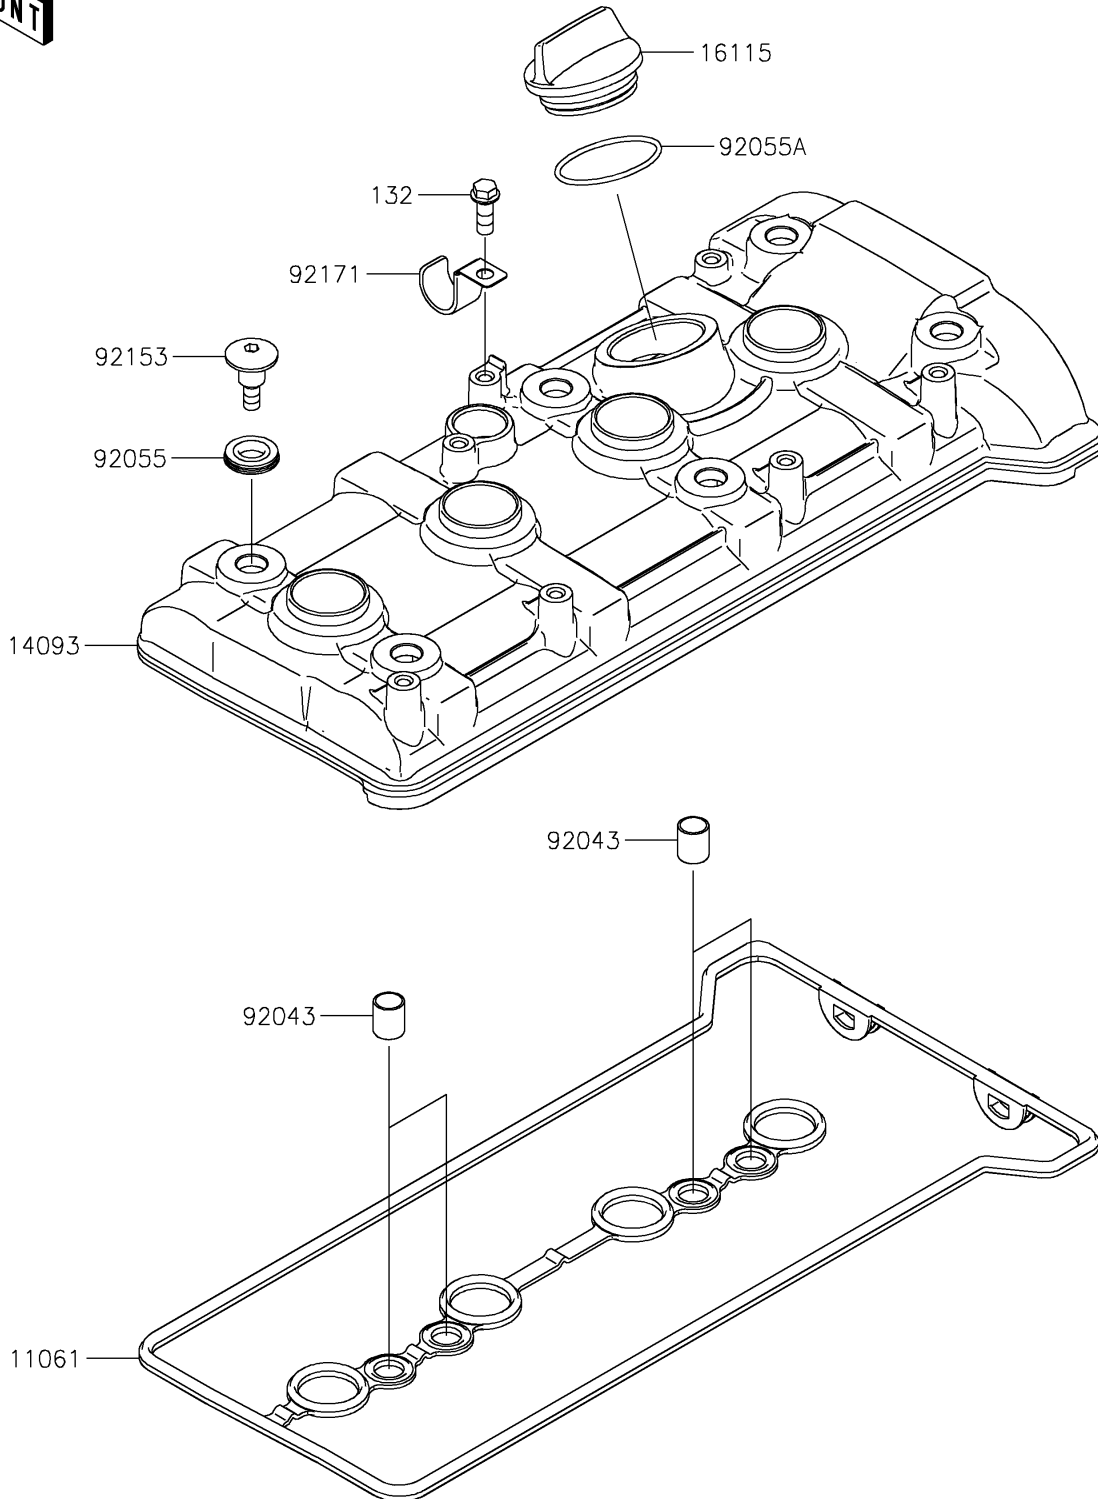

2025 RIDGE® XR CREW HVAC

PARTS DIAGRAM

Cylinder Head Cover

E1112

2025 RIDGE® XR CREW HVAC

PARTS LIST

Cylinder Head Cover

ITEM NAME

PART NUMBER

QUANTITY
