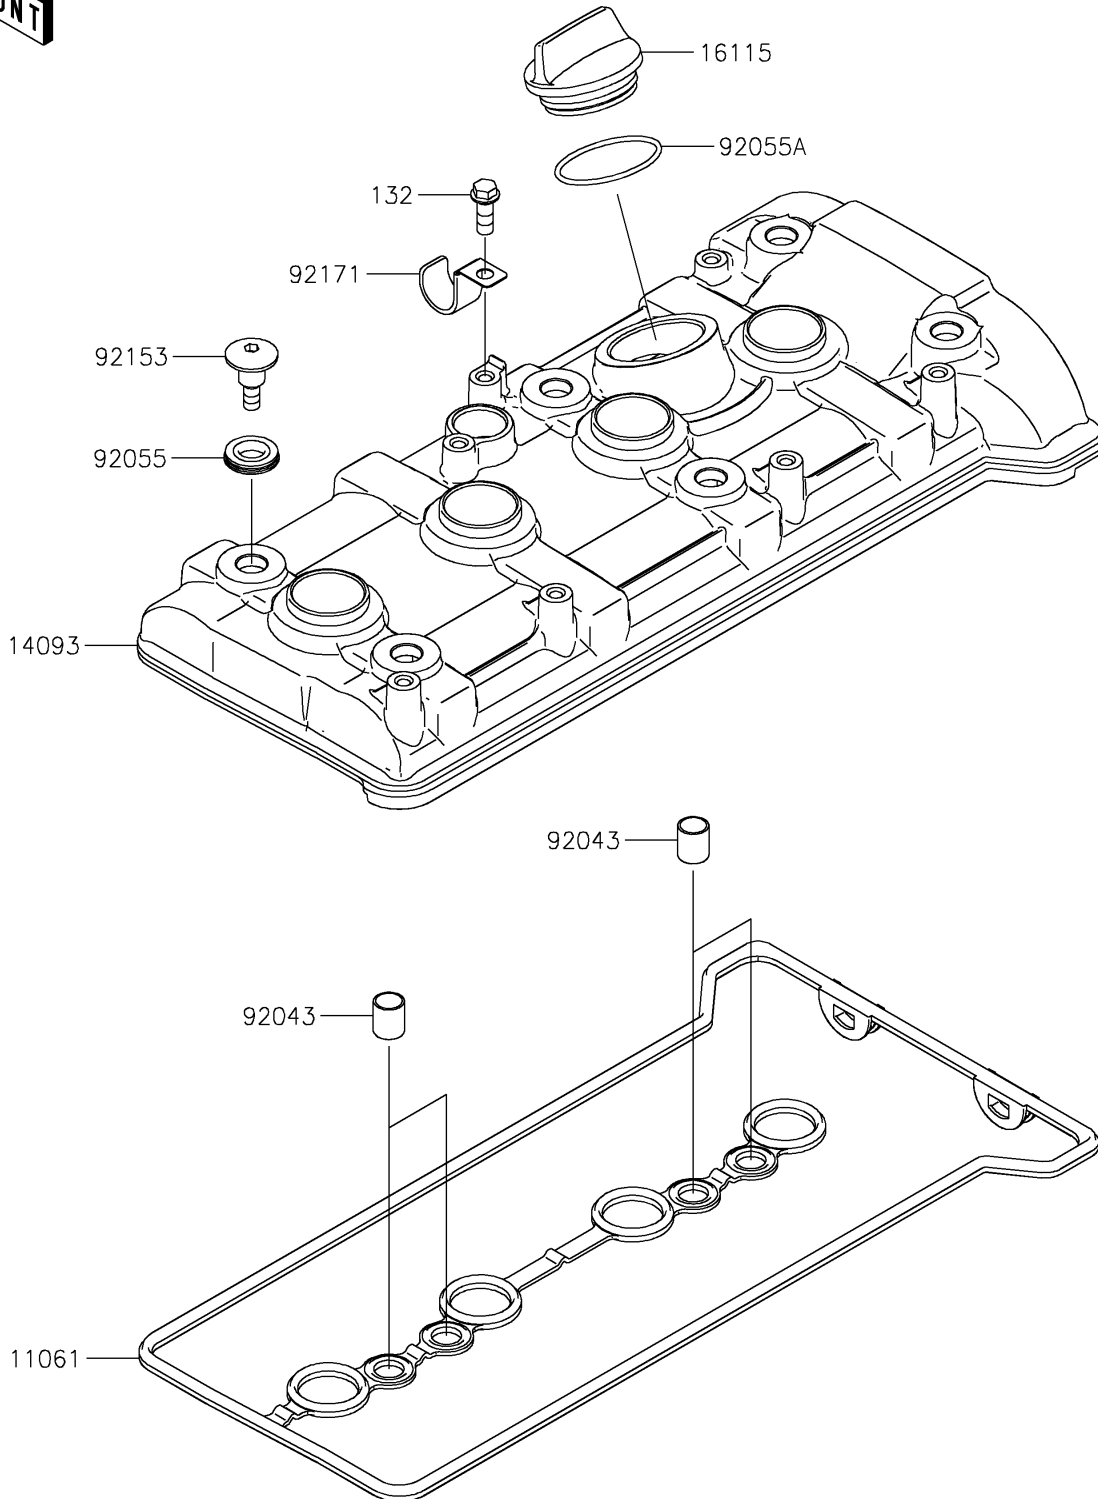

2025 RIDGE XR CREW

PARTS DIAGRAM

Cylinder Head Cover

E1112

2025 RIDGE XR CREW

PARTS LIST

Cylinder Head Cover

ITEM NAME

PART NUMBER

QUANTITY
