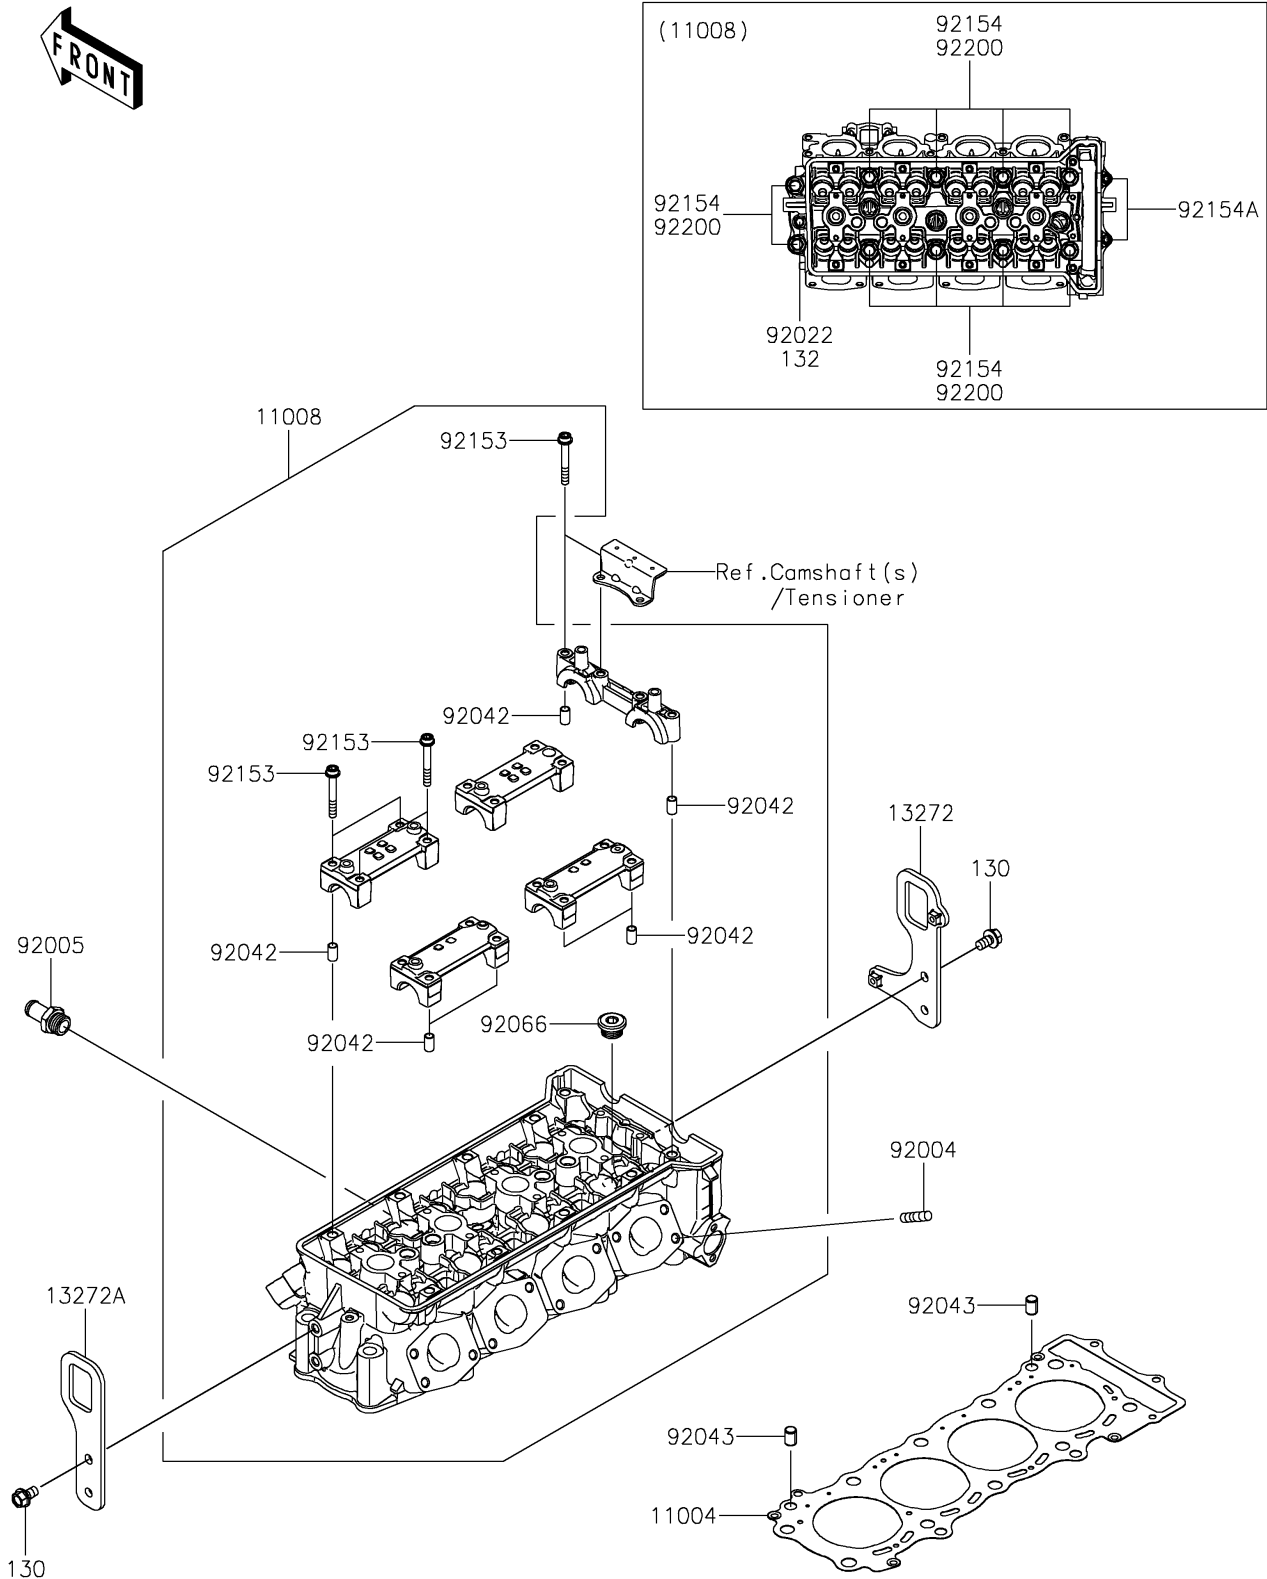

2025 RIDGE® XR CREW HVAC

PARTS DIAGRAM

Cylinder Head

E1111

2025 RIDGE® XR CREW HVAC

PARTS LIST

Cylinder Head

ITEM NAME

PART NUMBER

QUANTITY
