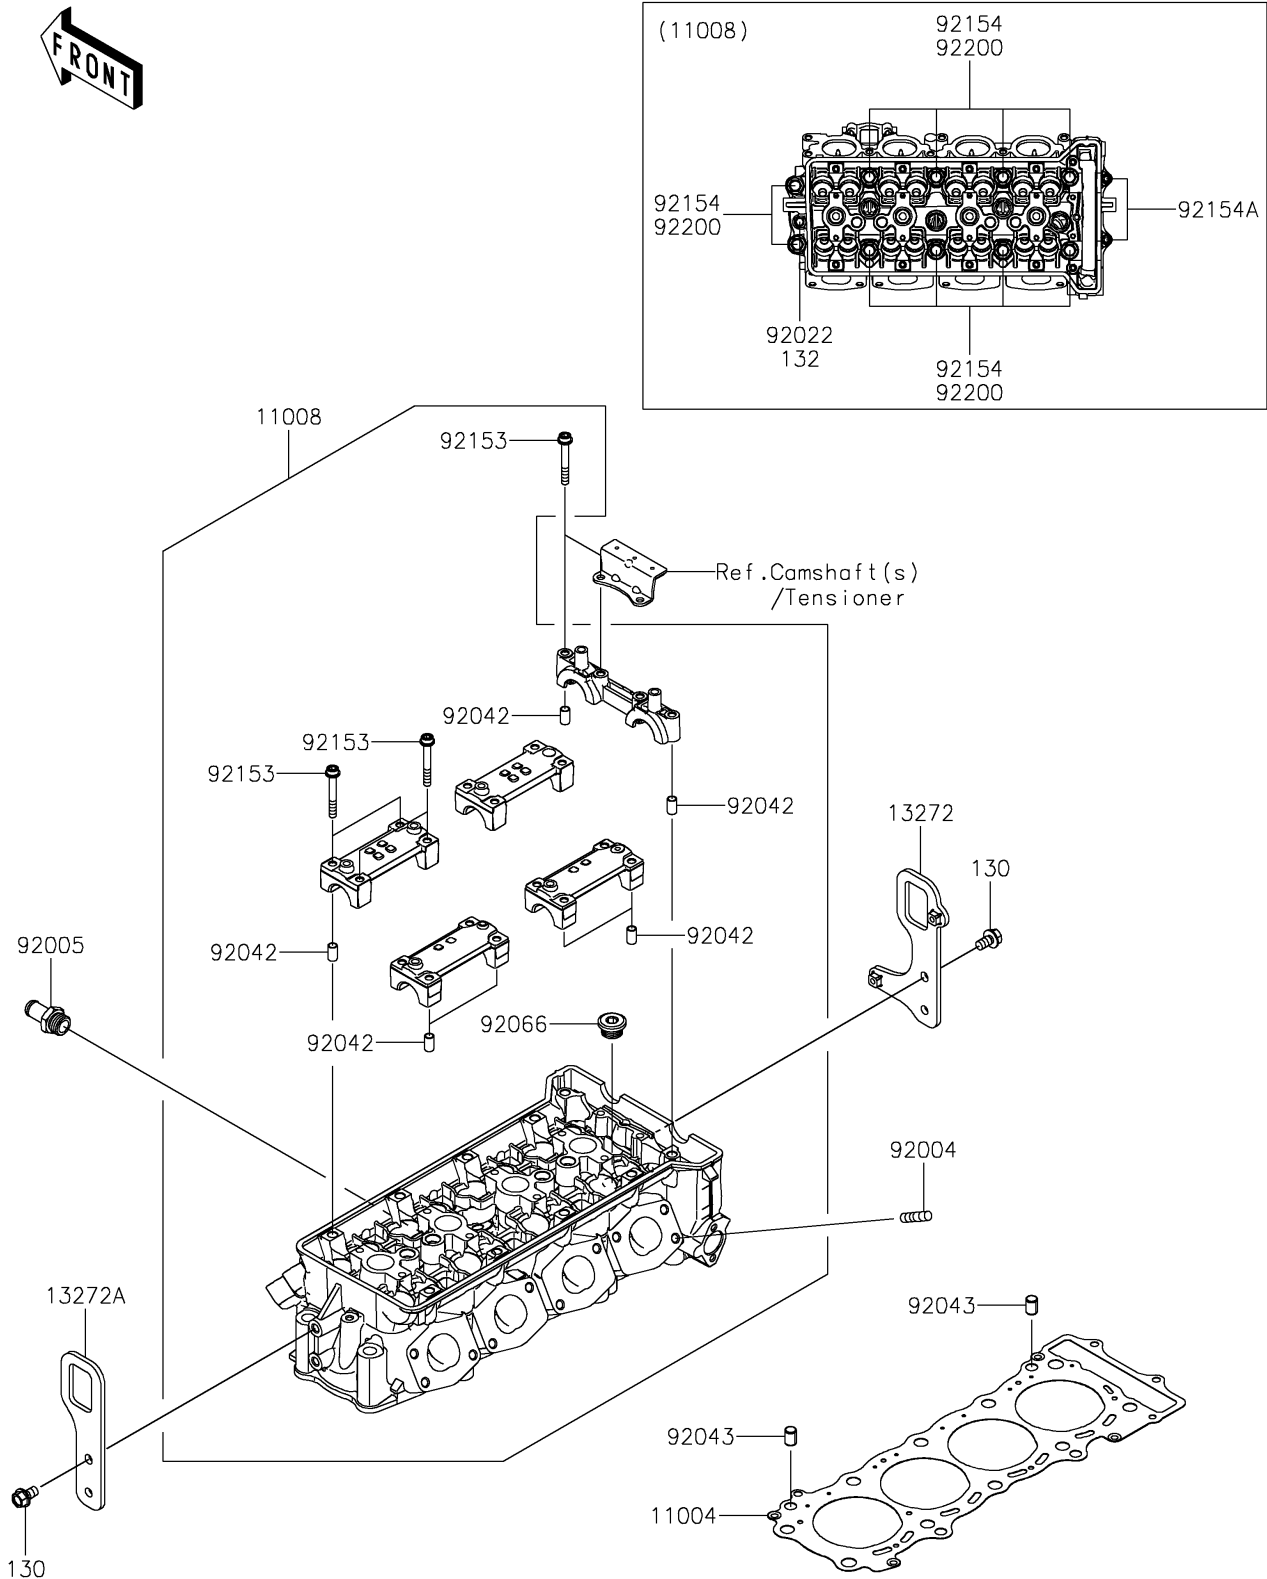

2025 RIDGE XR CREW

PARTS DIAGRAM

Cylinder Head

E1111

2025 RIDGE XR CREW

PARTS LIST

Cylinder Head

ITEM NAME

PART NUMBER

QUANTITY
