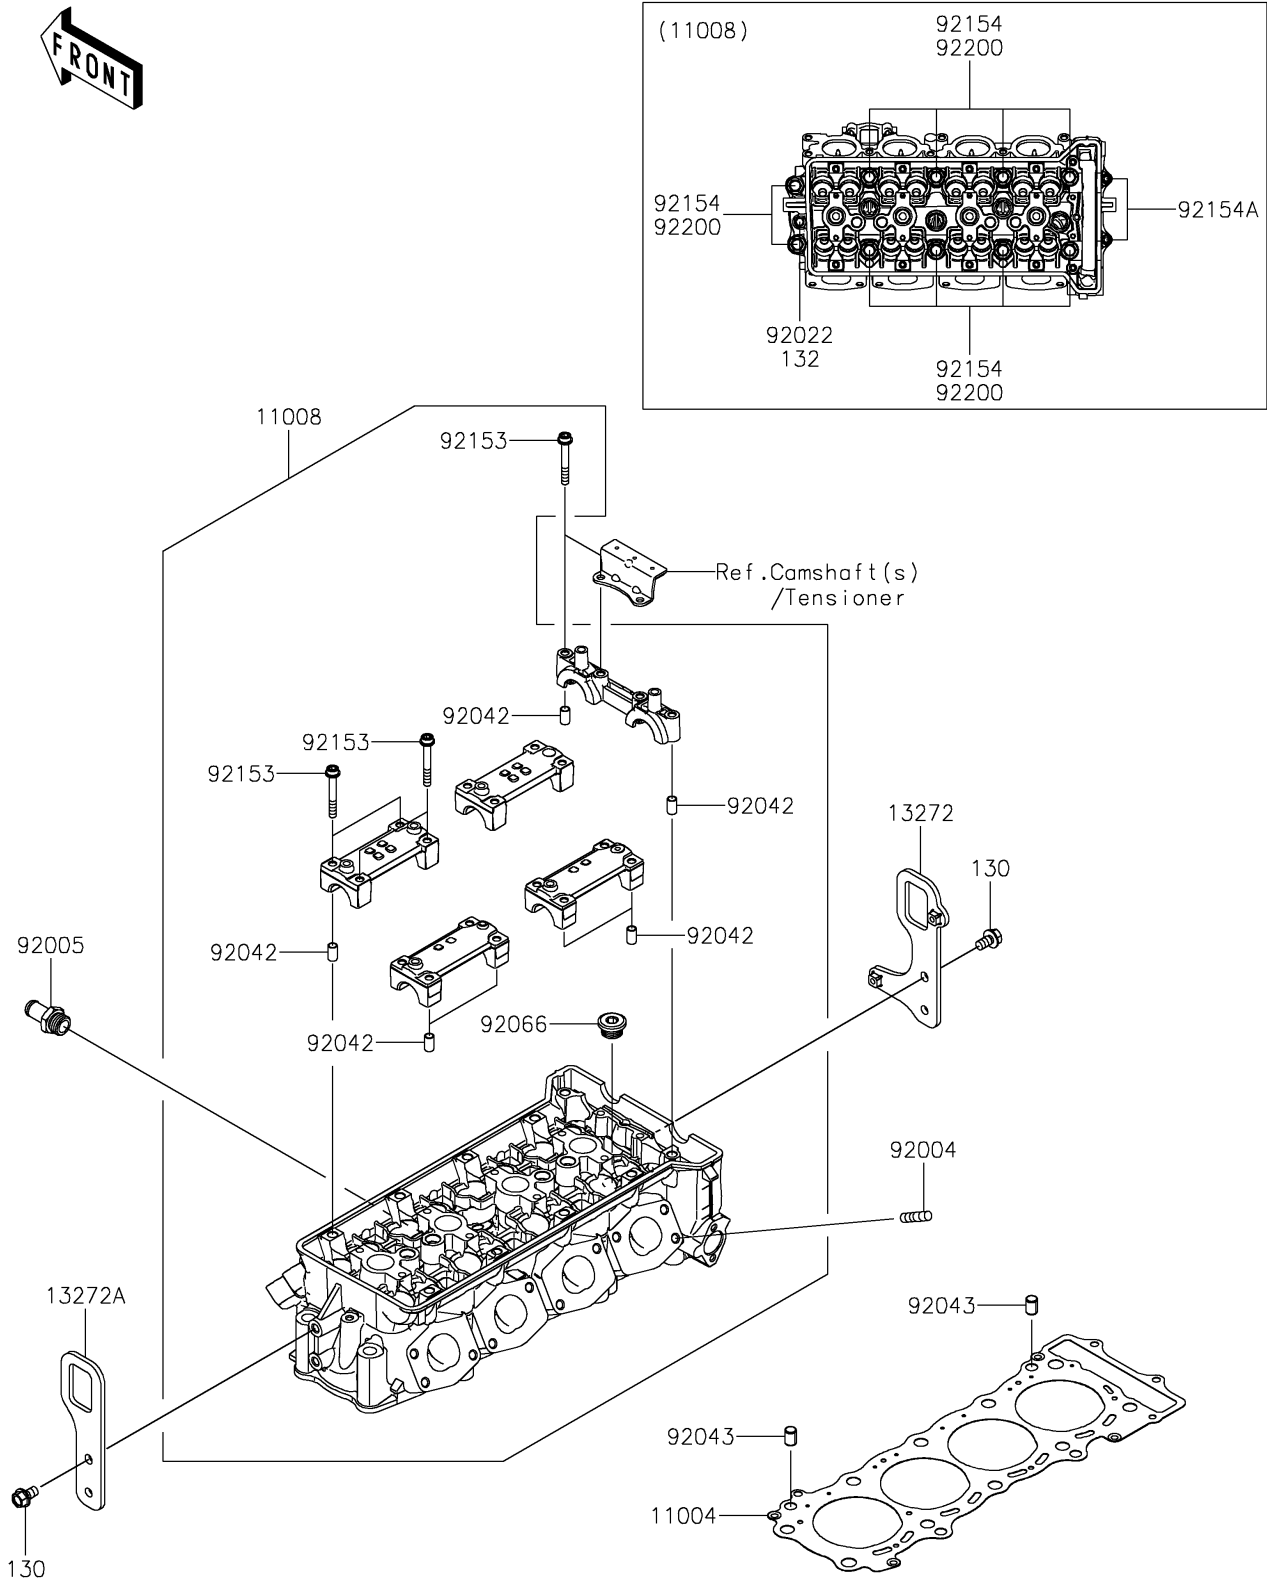

2025 RIDGE XR CREW

PARTS DIAGRAM

Cylinder Head

E1111

2025 RIDGE XR CREW

PARTS LIST

Cylinder Head

ITEM NAME

PART NUMBER

QUANTITY
