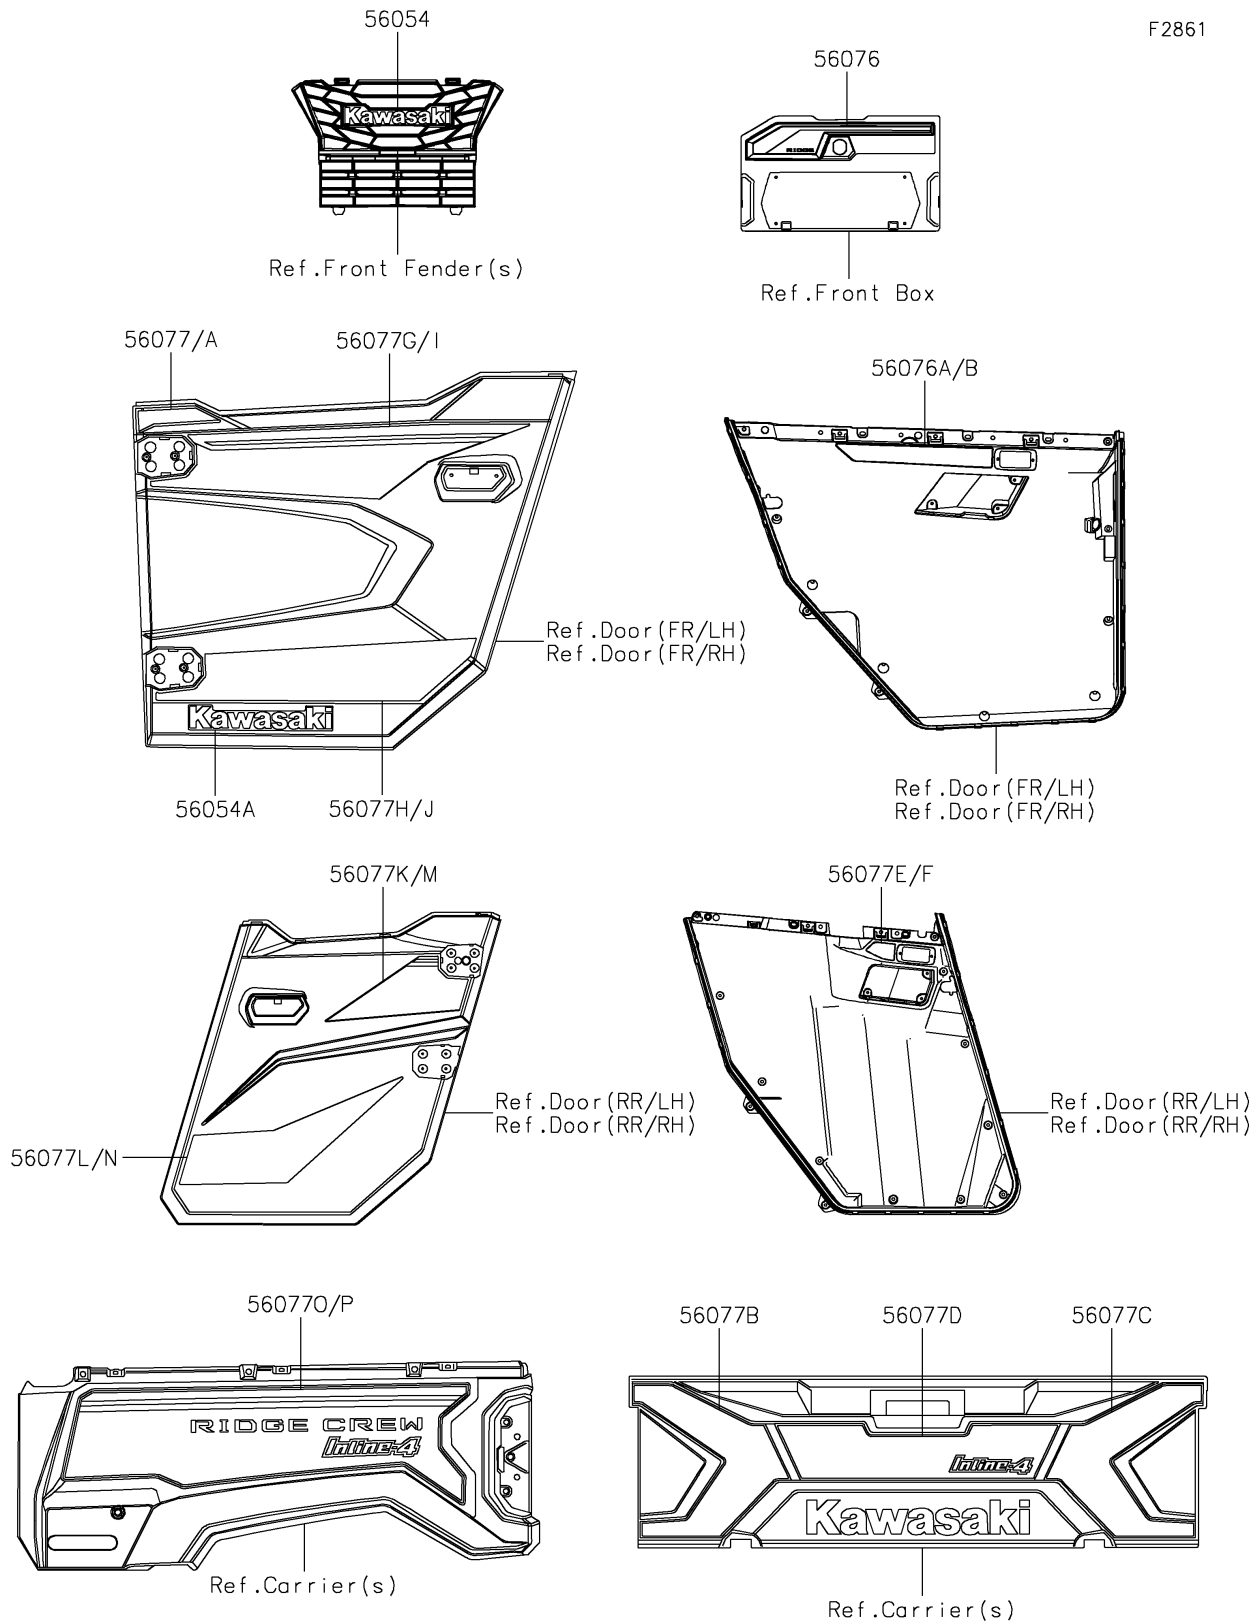

2025 RIDGE CREW HVAC Camo

PARTS DIAGRAM

Decals(CSSNN/CSSNL)

F2861

2025 RIDGE CREW HVAC Camo

PARTS LIST

Decals(CSSNN/CSSNL)

ITEM NAME

PART NUMBER

QUANTITY
