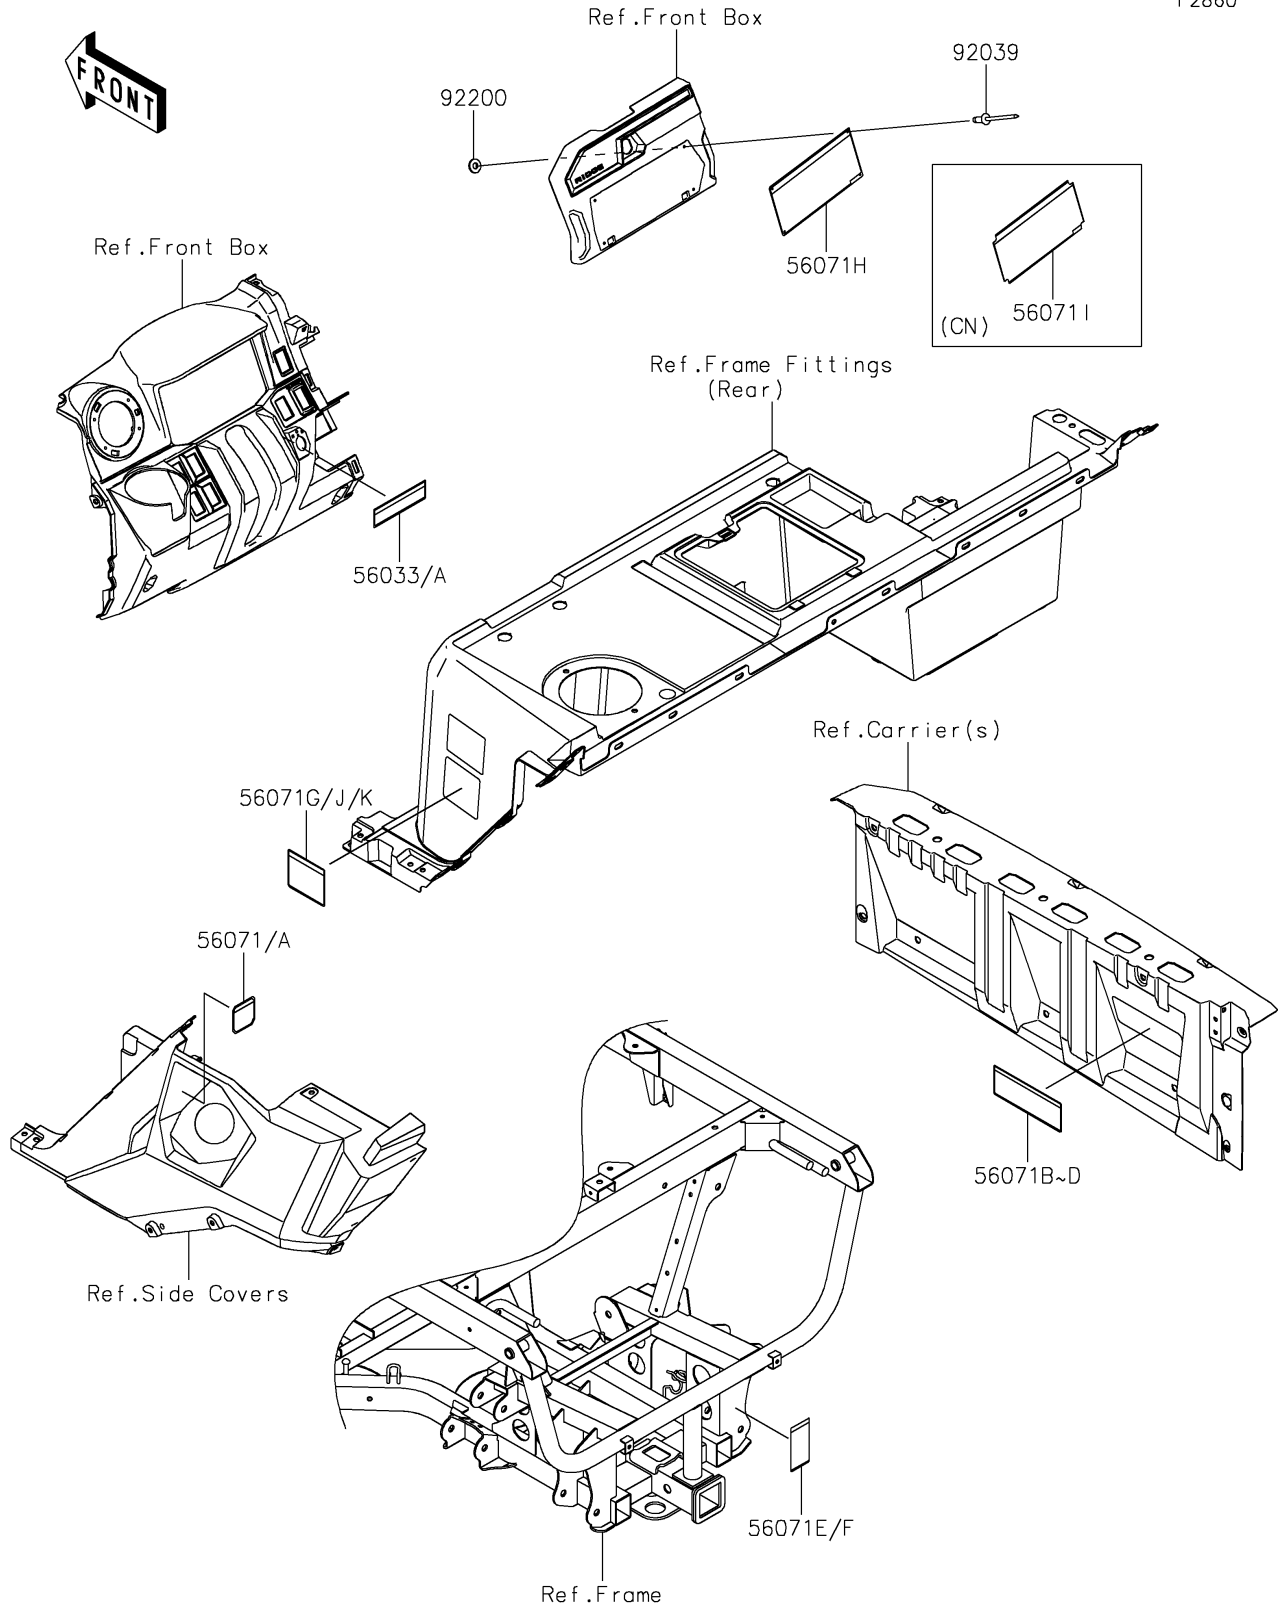

2025 RIDGE CREW HVAC Camo

PARTS DIAGRAM

Labels

F2860