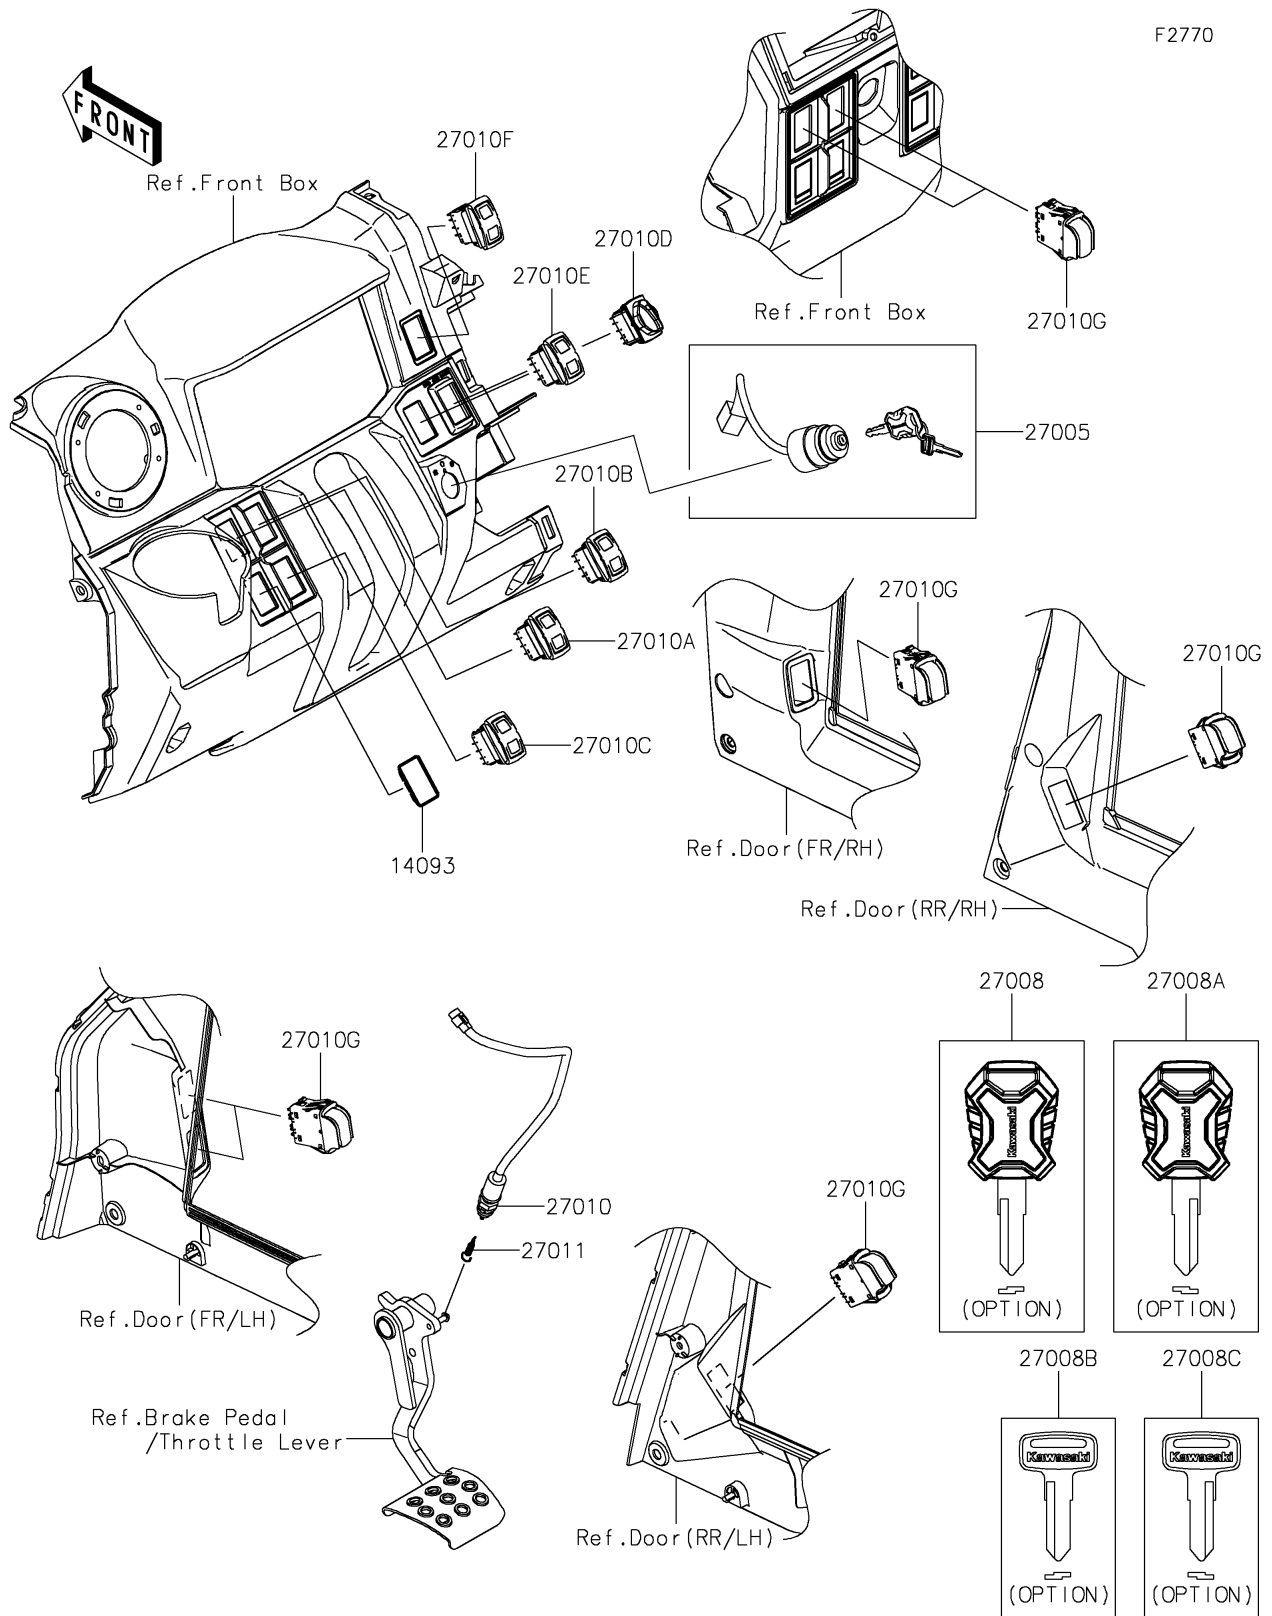

2025 RIDGE CREW HVAC Camo

PARTS DIAGRAM

Ignition Switch

2025 RIDGE CREW HVAC Camo

PARTS LIST

Ignition Switch

ITEM NAME	PART NUMBER	QUANTITY
-----------	-------------	----------
