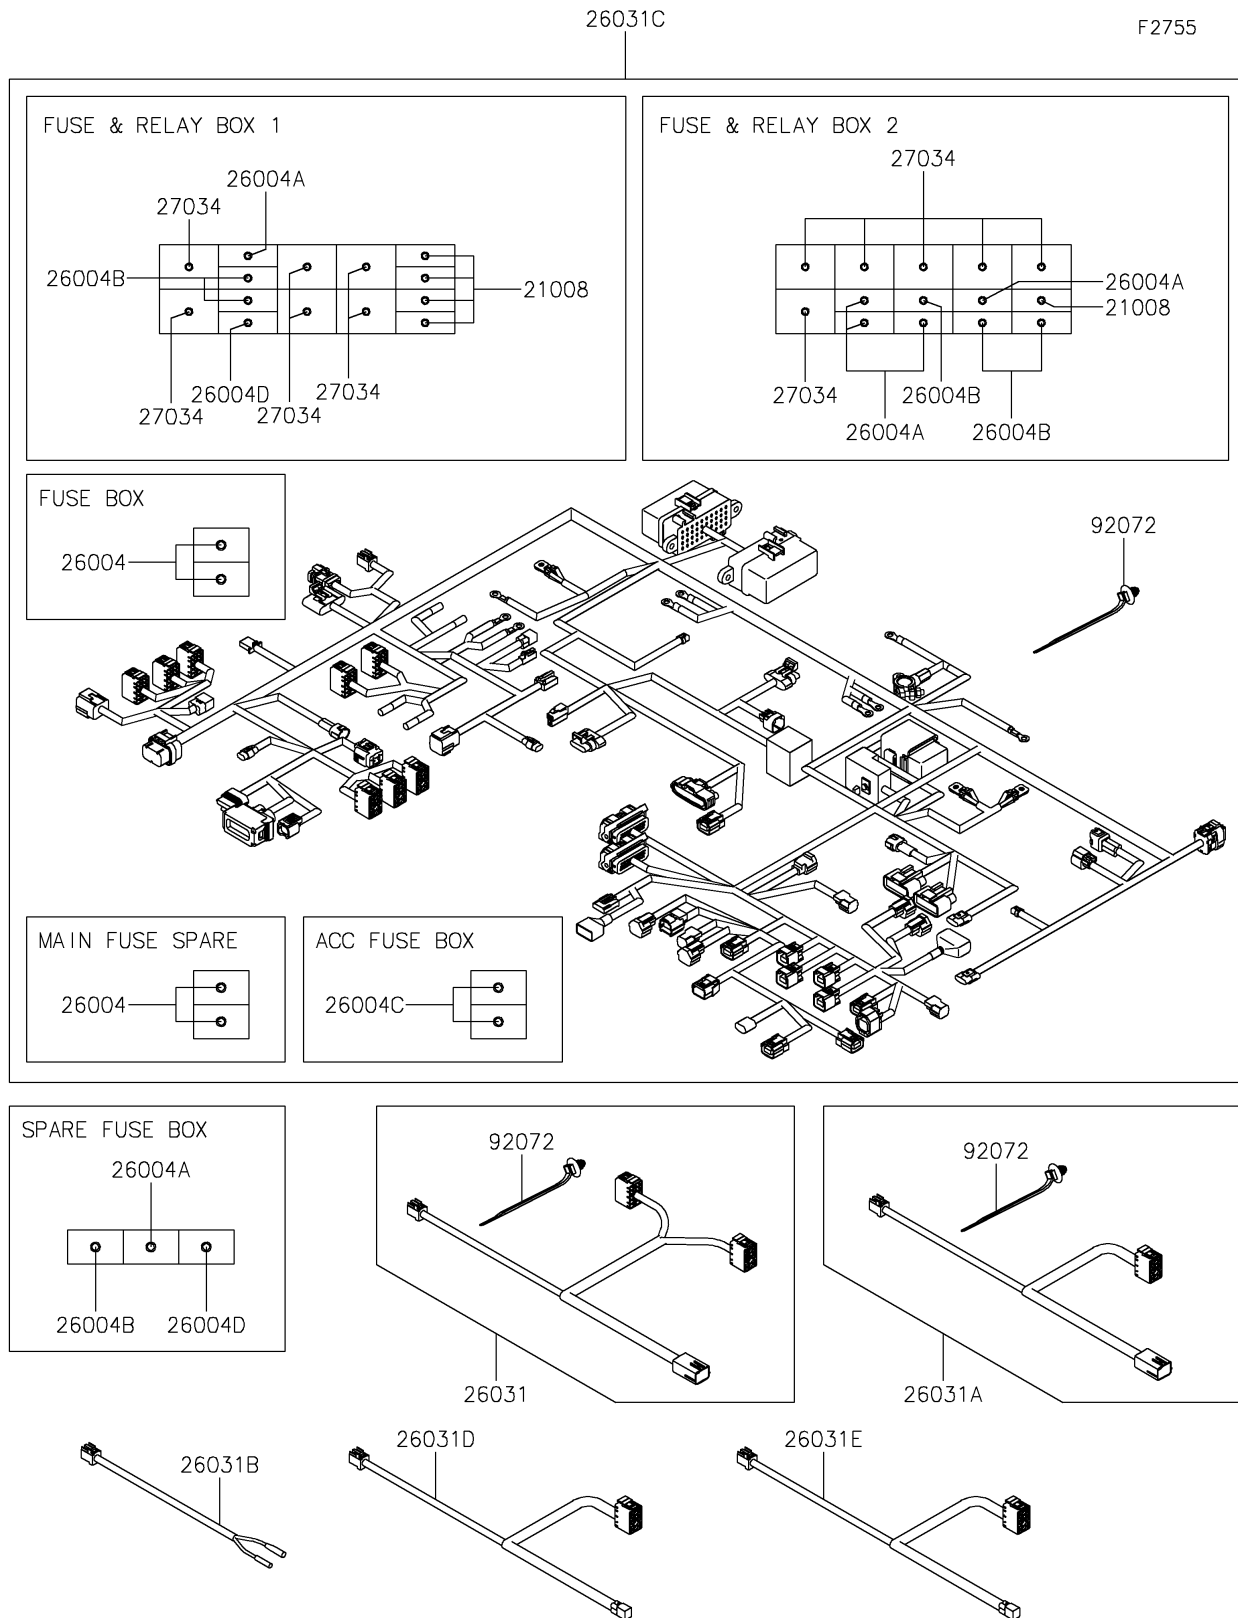

2025 RIDGE CREW HVAC Camo

PARTS DIAGRAM

Harness

2025 RIDGE CREW HVAC Camo

PARTS LIST

Harness

ITEM NAME	PART NUMBER	QUANTITY
-----------	-------------	----------