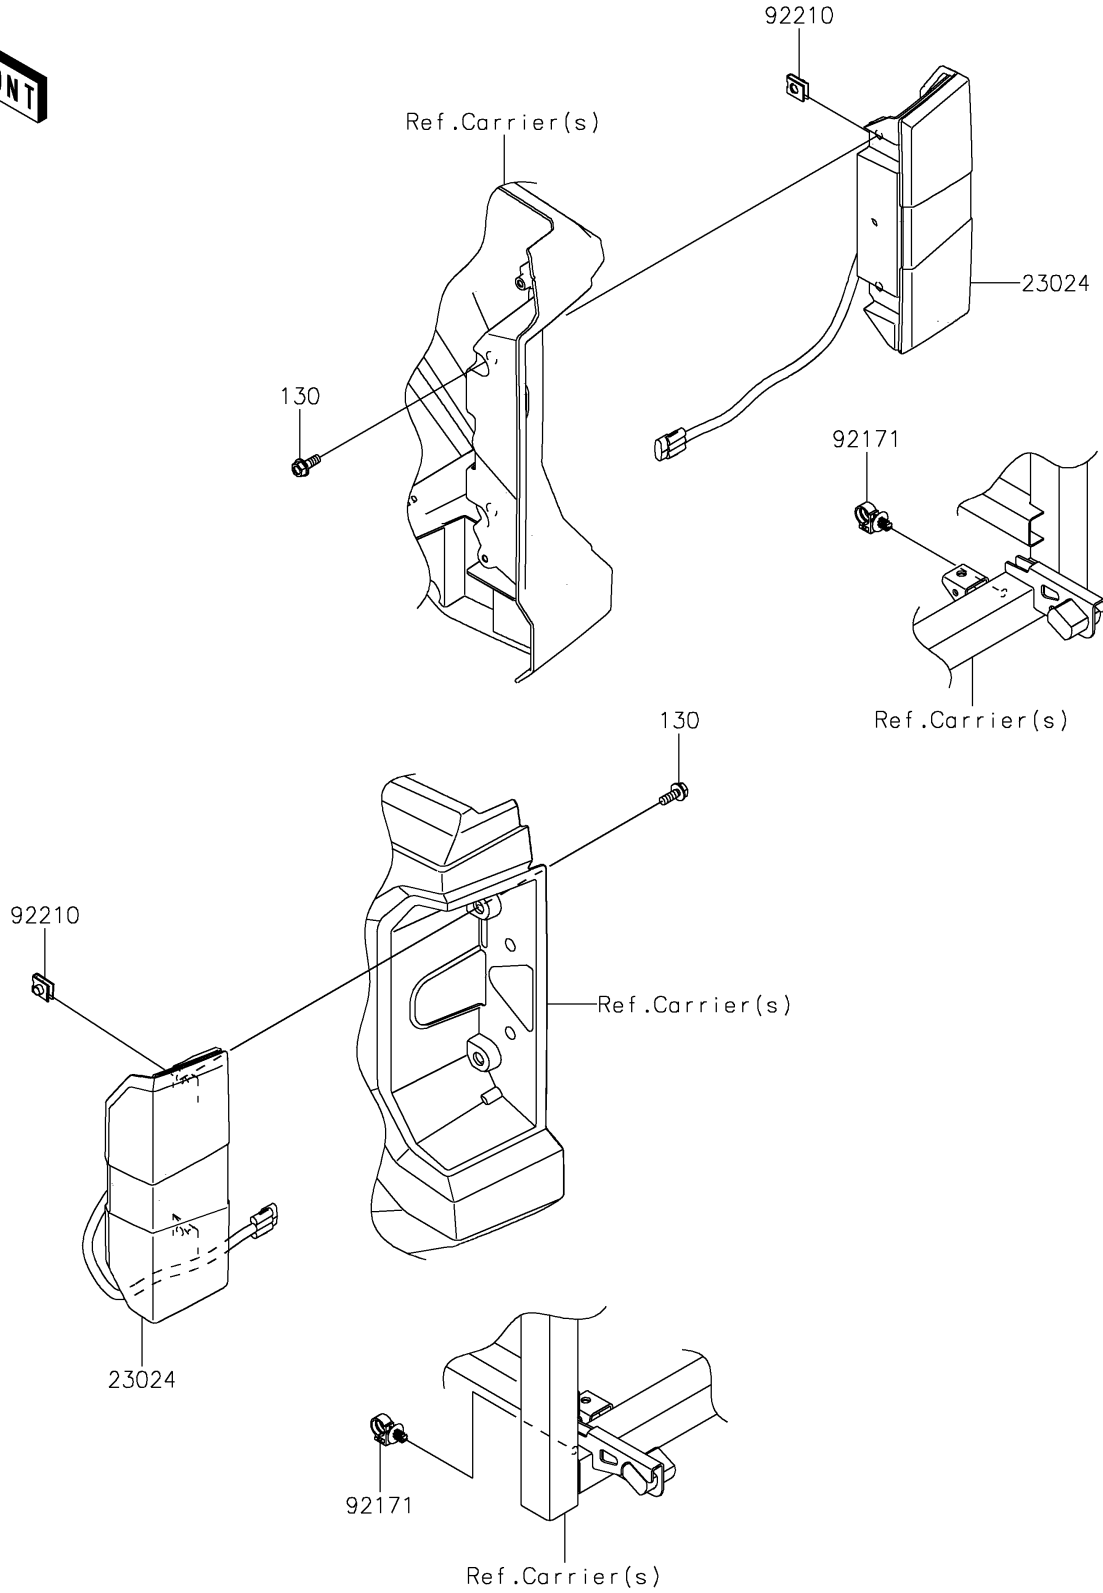

2025 RIDGE CREW HVAC Camo

PARTS DIAGRAM

Taillight(s)

F2720

2025 RIDGE CREW HVAC Camo

PARTS LIST

Taillight(s)

| ITEM NAME | PART NUMBER | QUANTITY |
|-----------|-------------|----------|
|-----------|-------------|----------|
