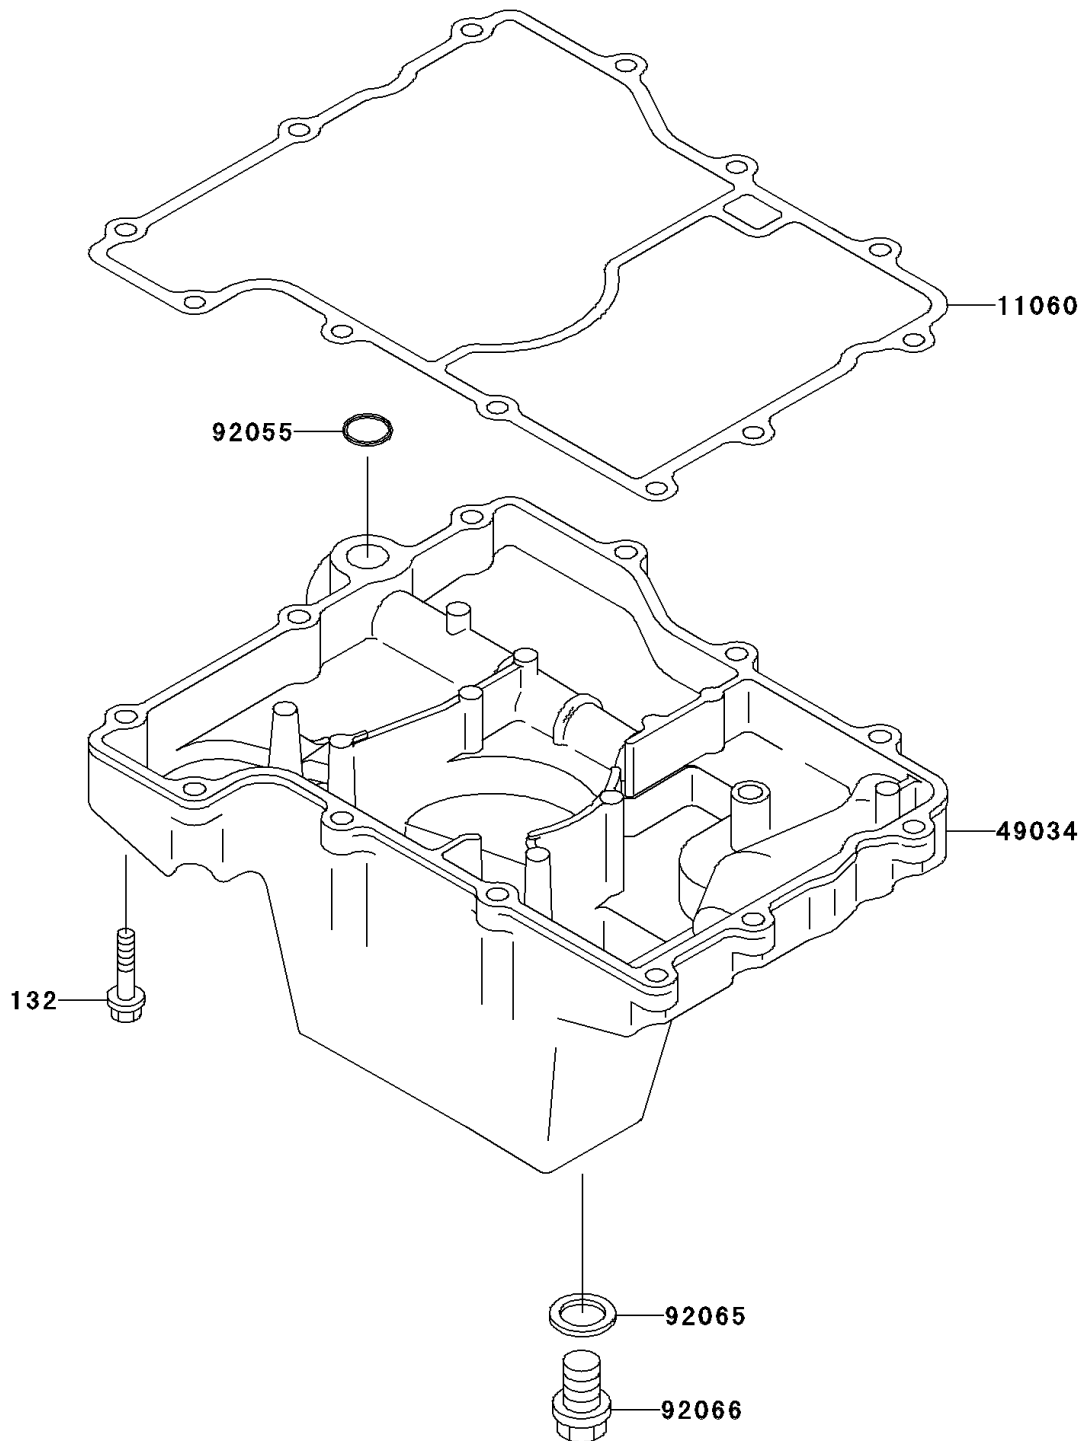

1997 Ninja[®] ZX[™]-7R

PARTS DIAGRAM

Breather Cover/Oil Pan

E1432

1997 Ninja[®] ZX[™]-7R

PARTS LIST

Breather Cover/Oil Pan

ITEM NAME

PART NUMBER

QUANTITY
