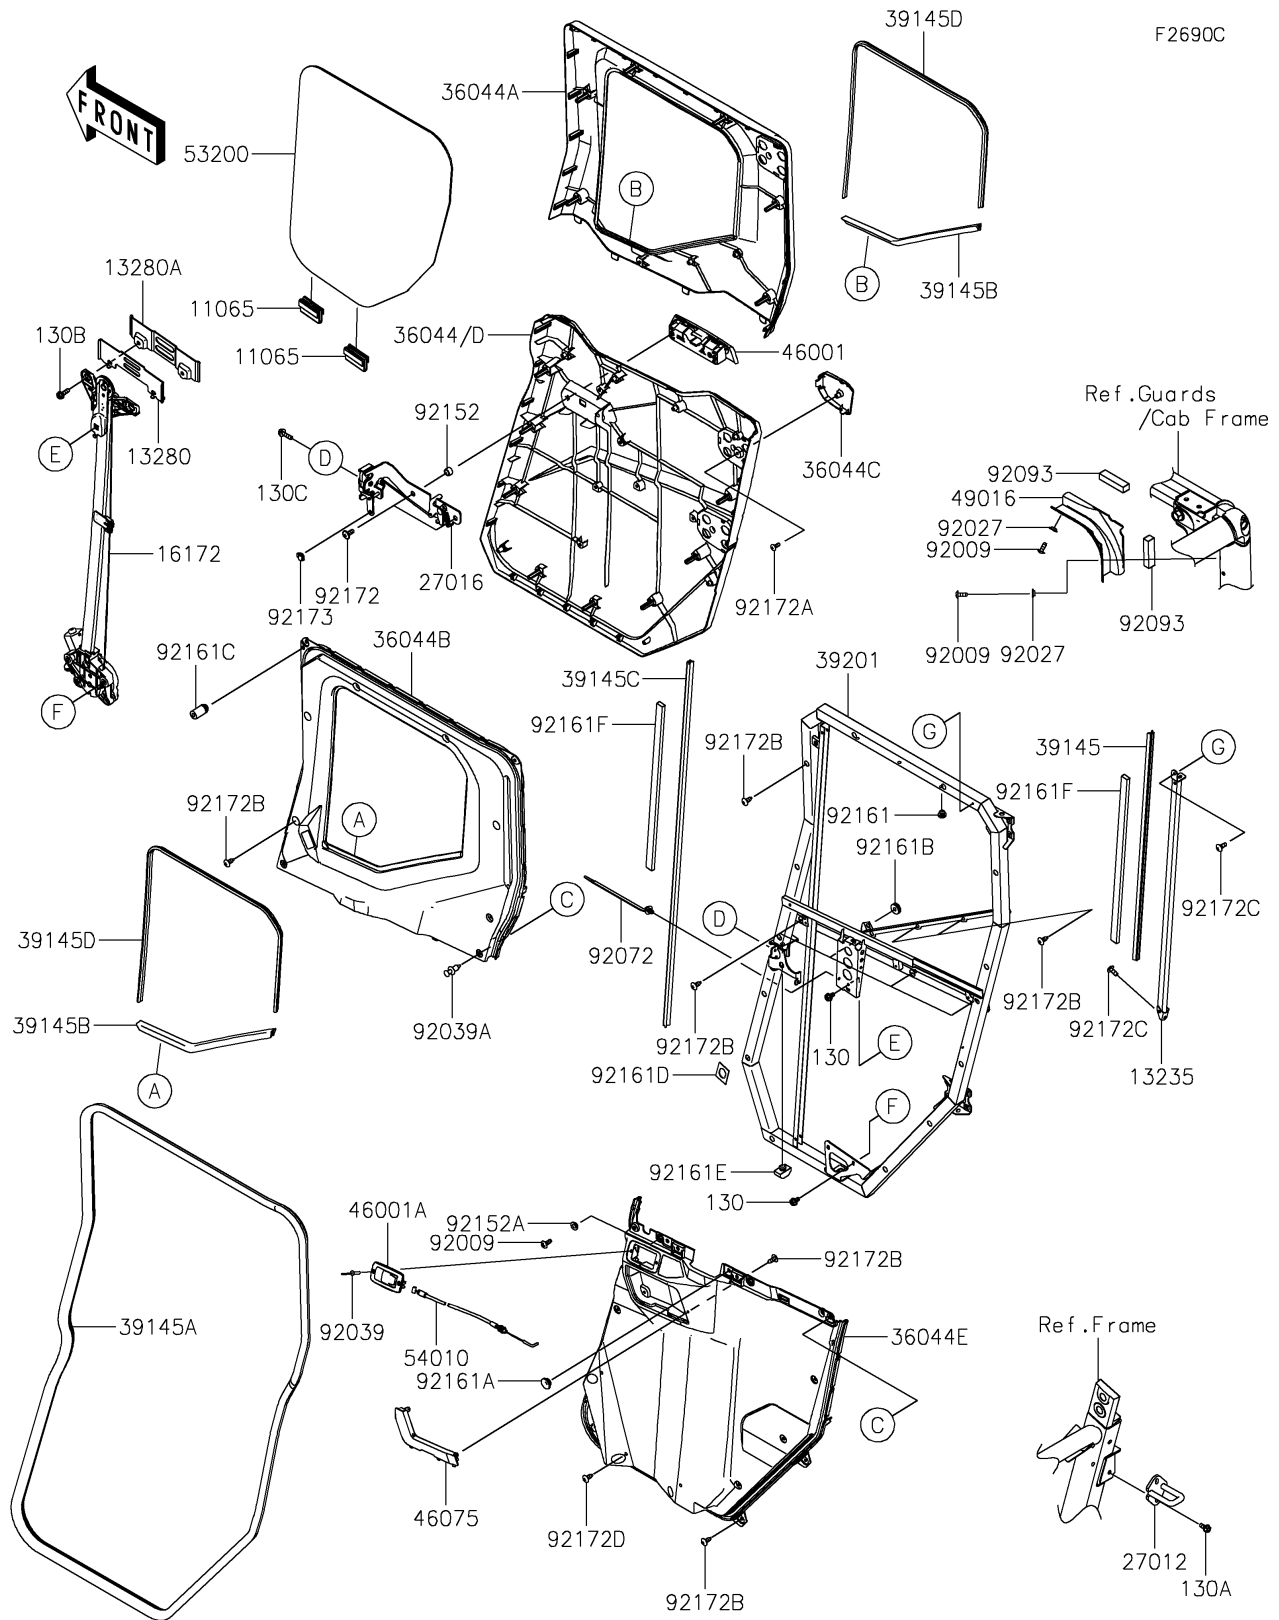

2025 RIDGE CREW HVAC Camo

PARTS DIAGRAM

Door(RR/RH)

2025 RIDGE CREW HVAC Camo

PARTS LIST

Door(RR/RH)

ITEM NAME

PART NUMBER

QUANTITY
