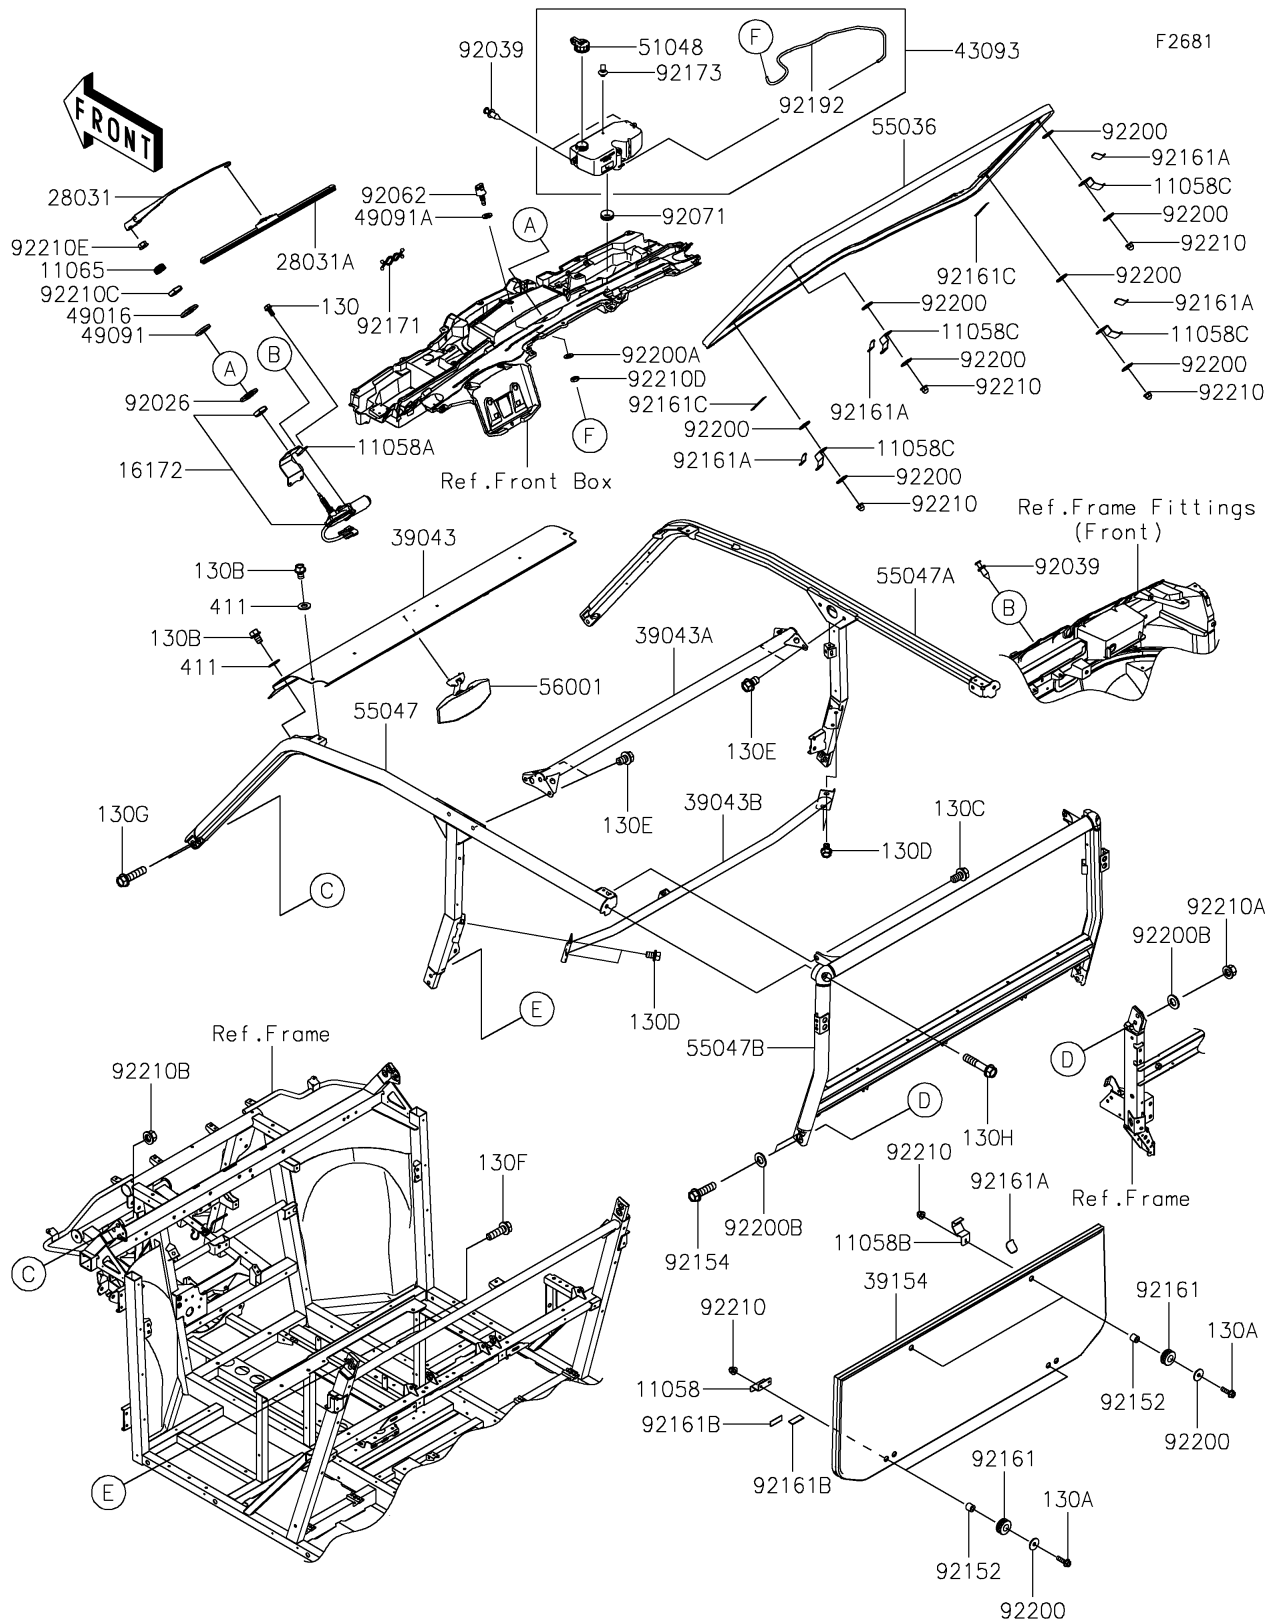

2025 RIDGE CREW HVAC Camo

PARTS DIAGRAM

Guards/Cab Frame

2025 RIDGE CREW HVAC Camo

PARTS LIST

Guards/Cab Frame

ITEM NAME	PART NUMBER	QUANTITY
-----------	-------------	----------
