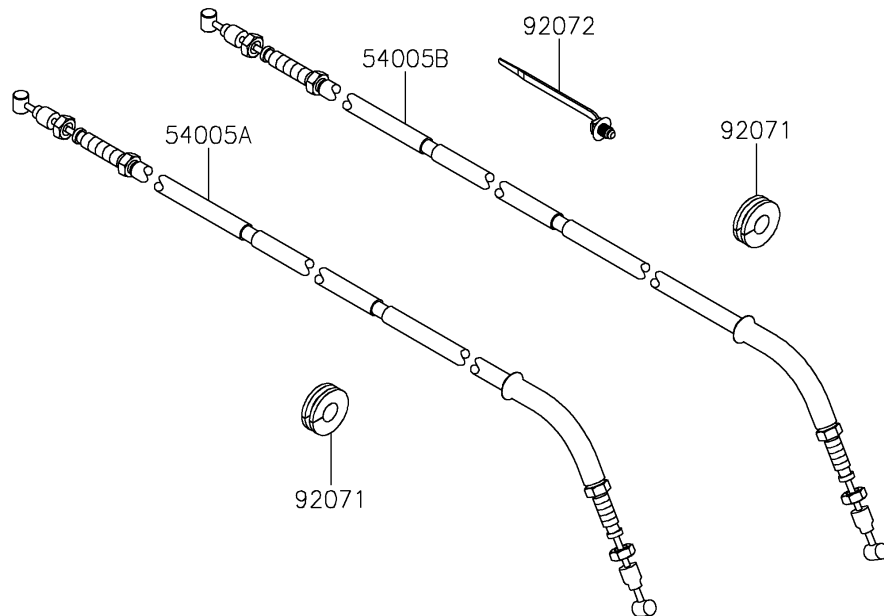

2025 RIDGE CREW HVAC Camo

PARTS DIAGRAM

Cables

F2540

2025 RIDGE CREW HVAC Camo

PARTS LIST

Cables

ITEM NAME	PART NUMBER	QUANTITY
-----------	-------------	----------