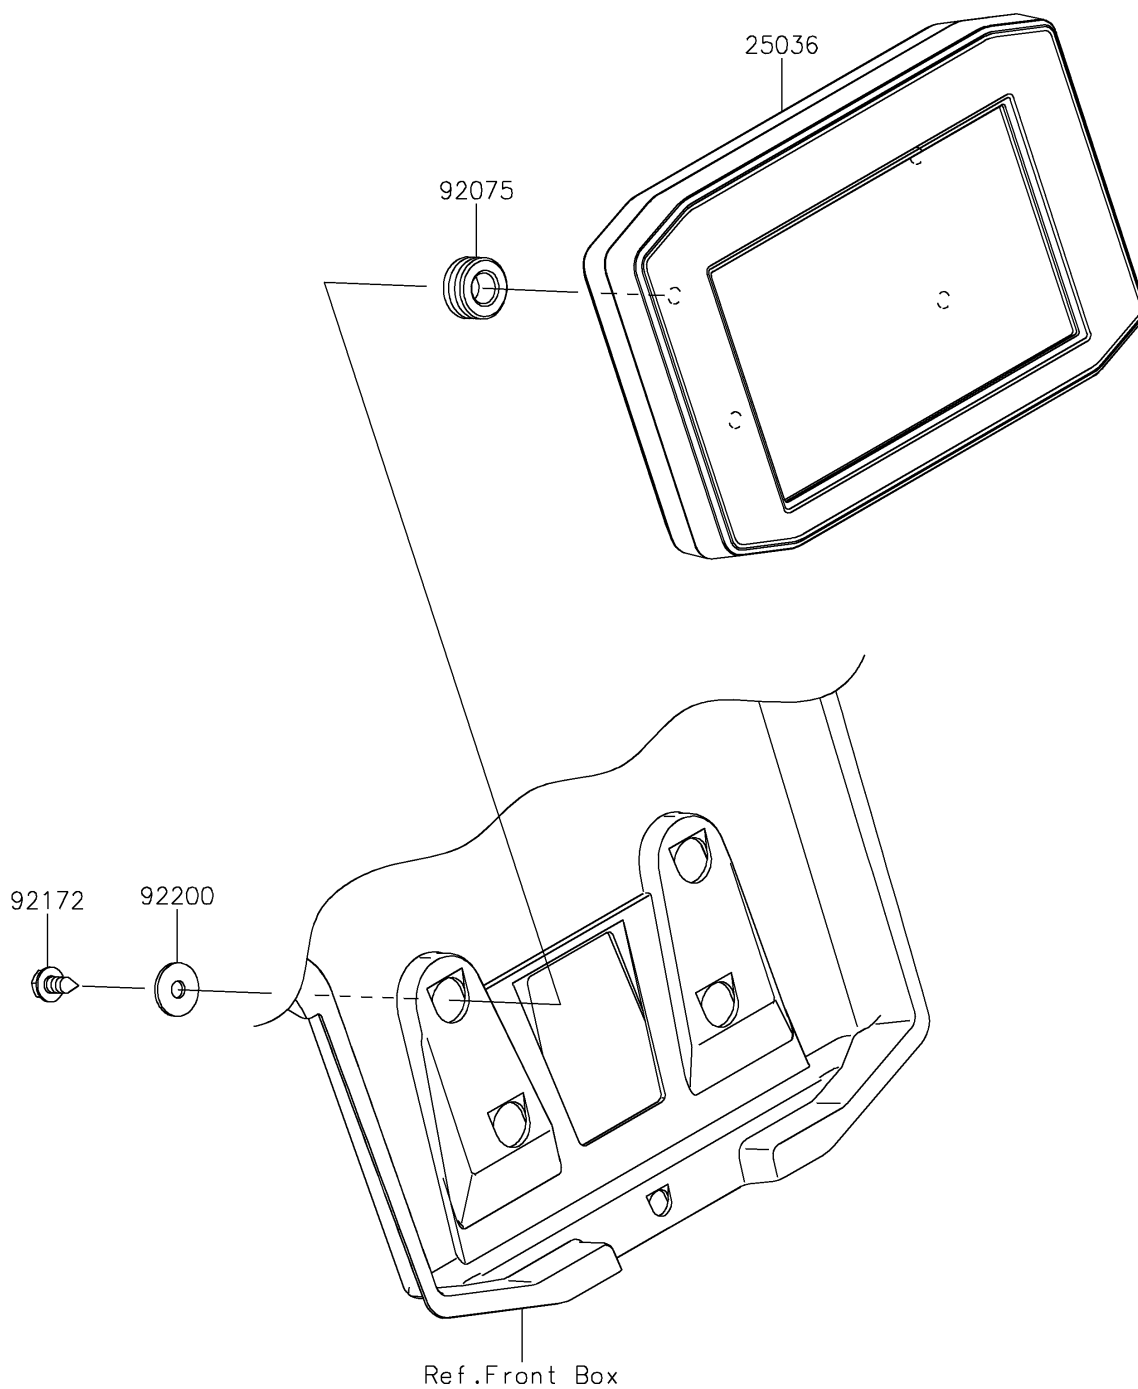

2025 RIDGE CREW HVAC Camo

PARTS DIAGRAM

Meter(s)

F2530

2025 RIDGE CREW HVAC Camo

PARTS LIST

Meter(s)

ITEM NAME	PART NUMBER	QUANTITY
-----------	-------------	----------
