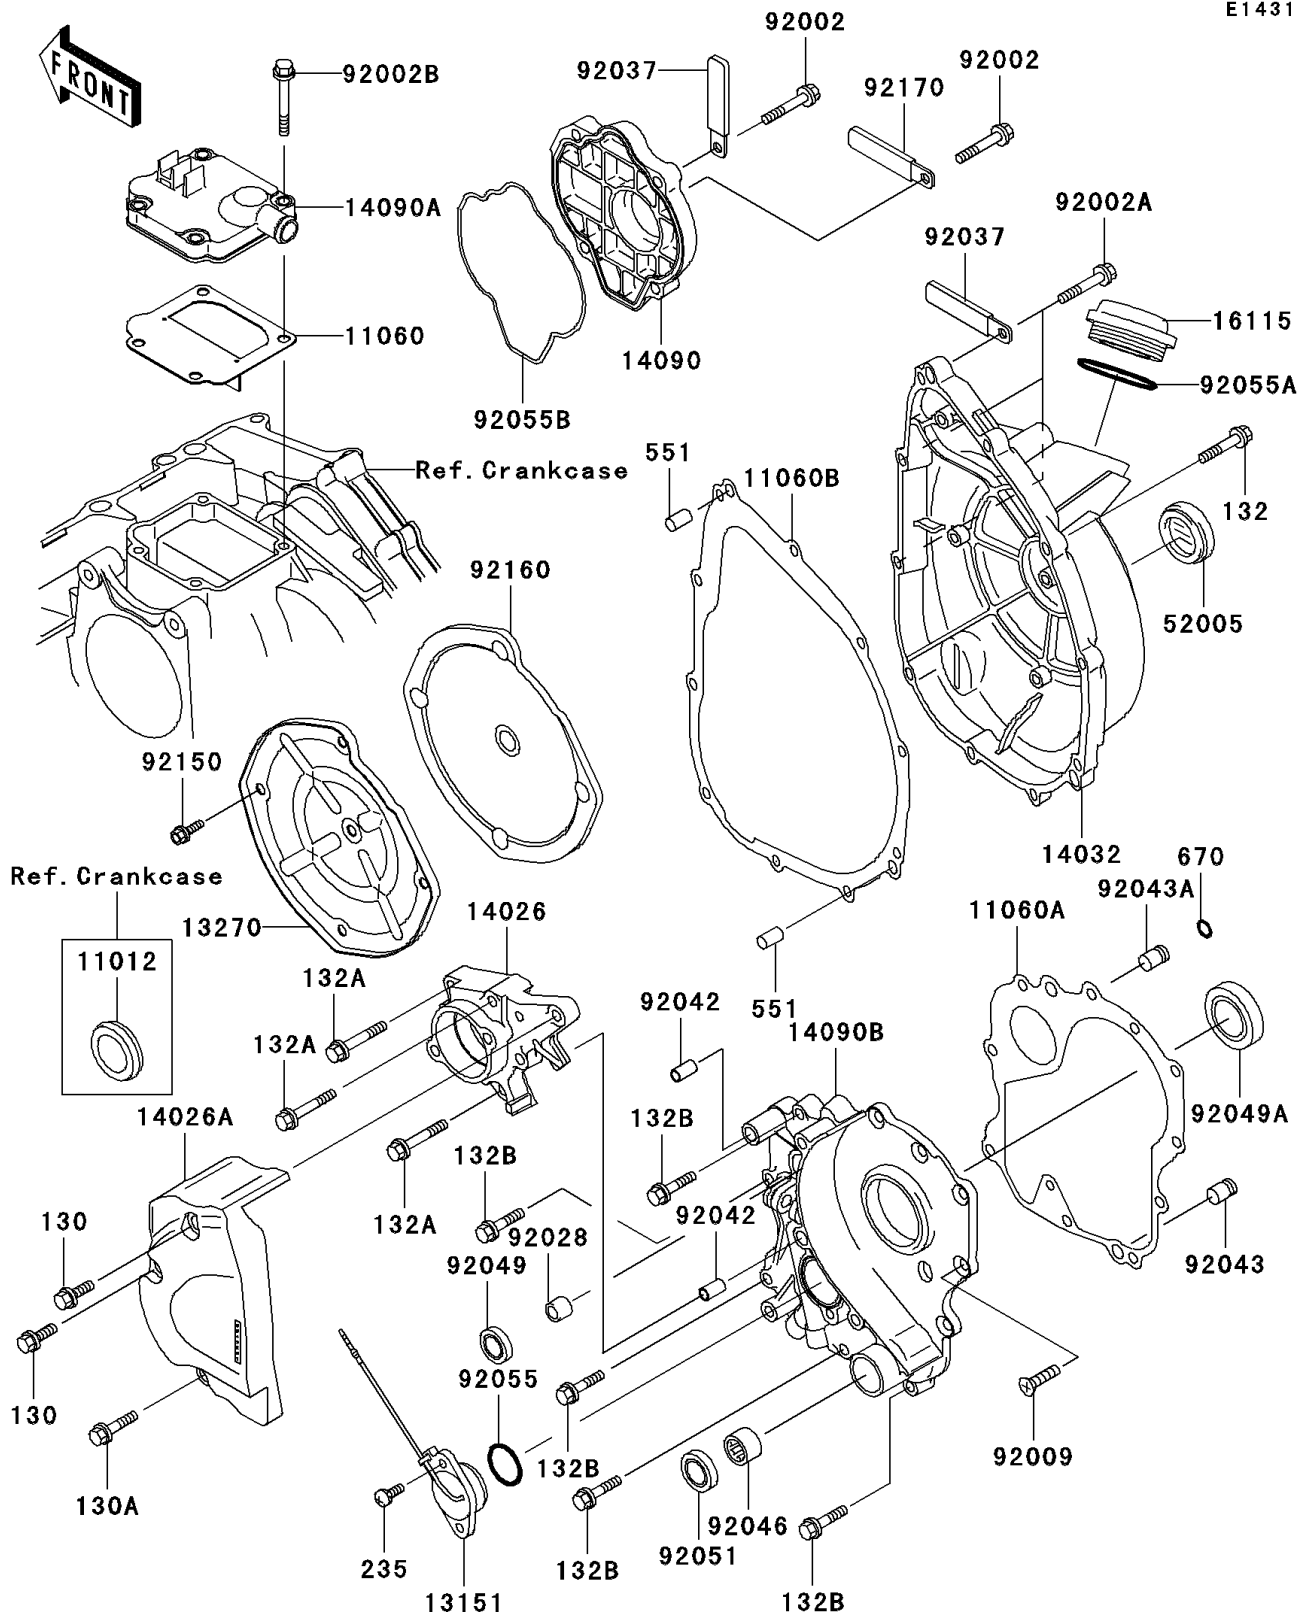

1998 Ninja[®] ZX[™]-7R

PARTS DIAGRAM

Engine Cover(s)

E1431

1998 Ninja[®] ZX[™]-7R

PARTS LIST

Engine Cover(s)

Kawasaki
Let the Good Times Roll[®]

ITEM NAME

PART NUMBER

QUANTITY
