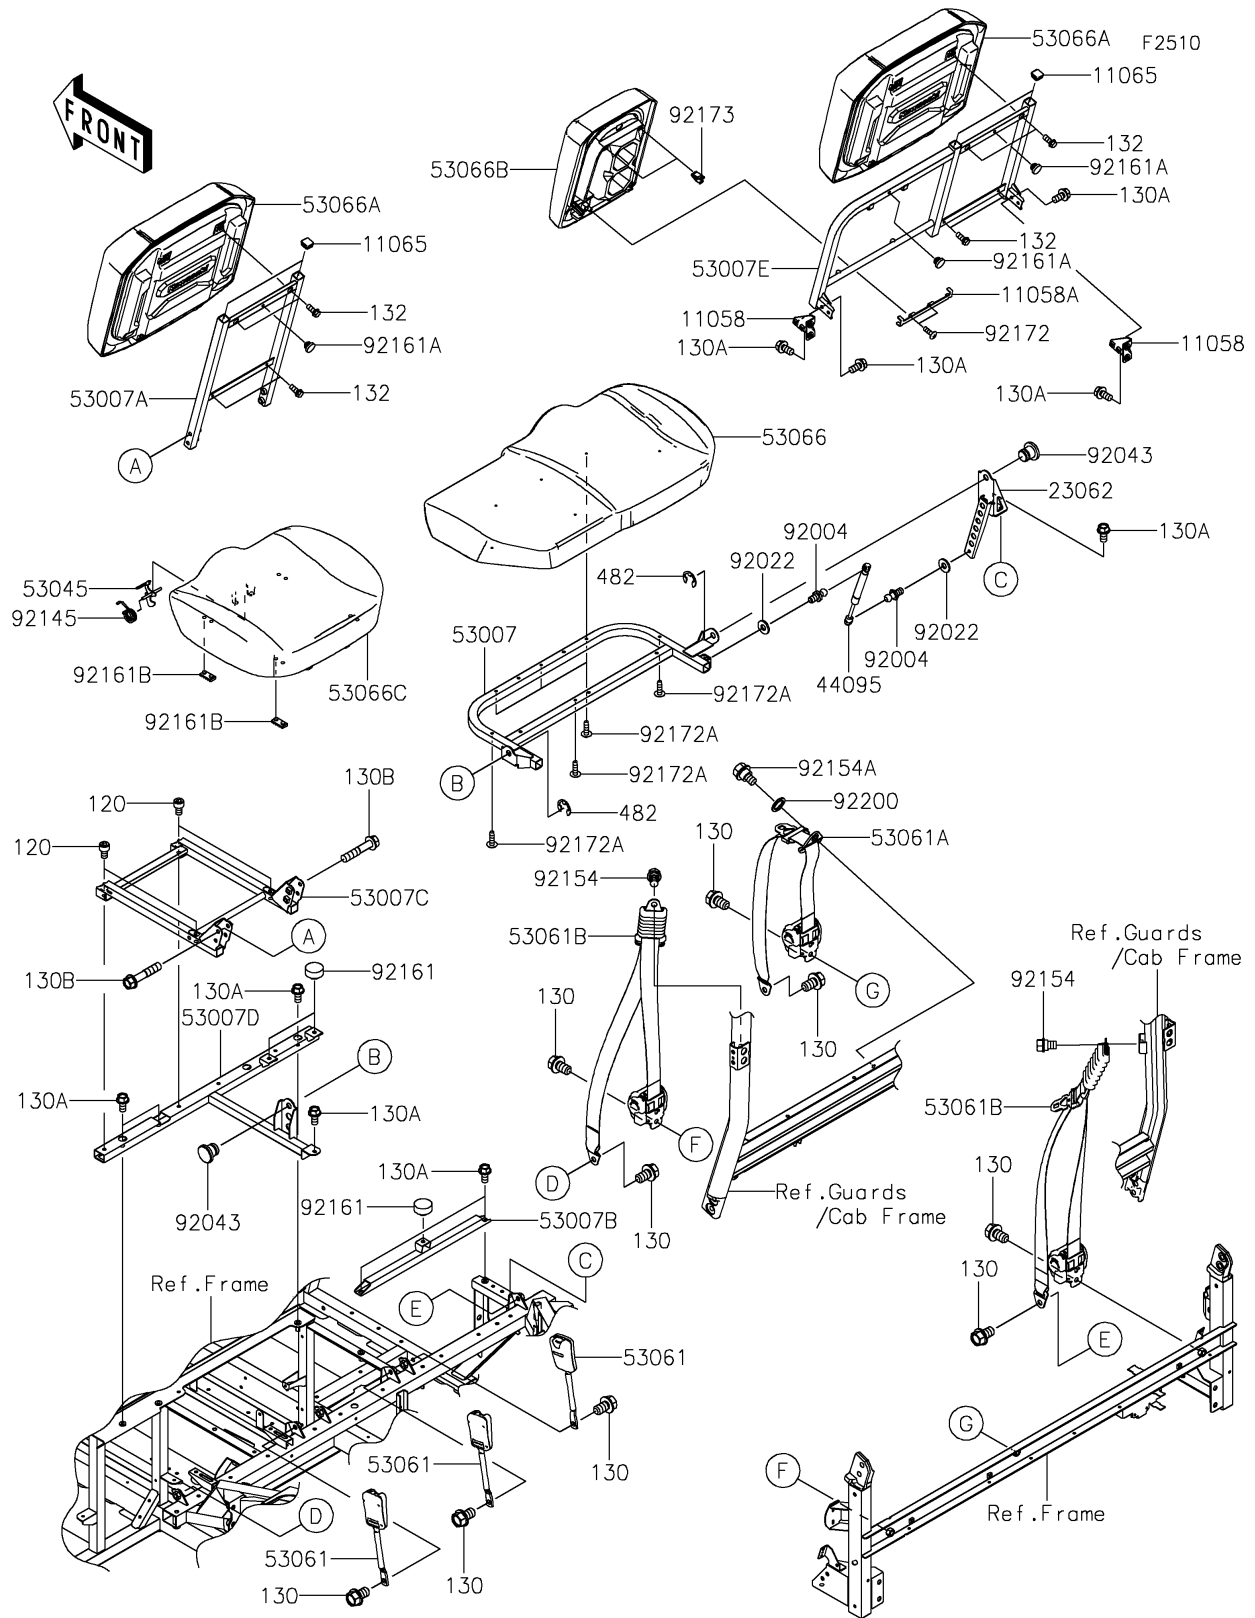

2025 RIDGE CREW HVAC Camo

PARTS DIAGRAM

Seat(Rear)

2025 RIDGE CREW HVAC Camo

PARTS LIST

Seat(Rear)

ITEM NAME	PART NUMBER	QUANTITY
-----------	-------------	----------
