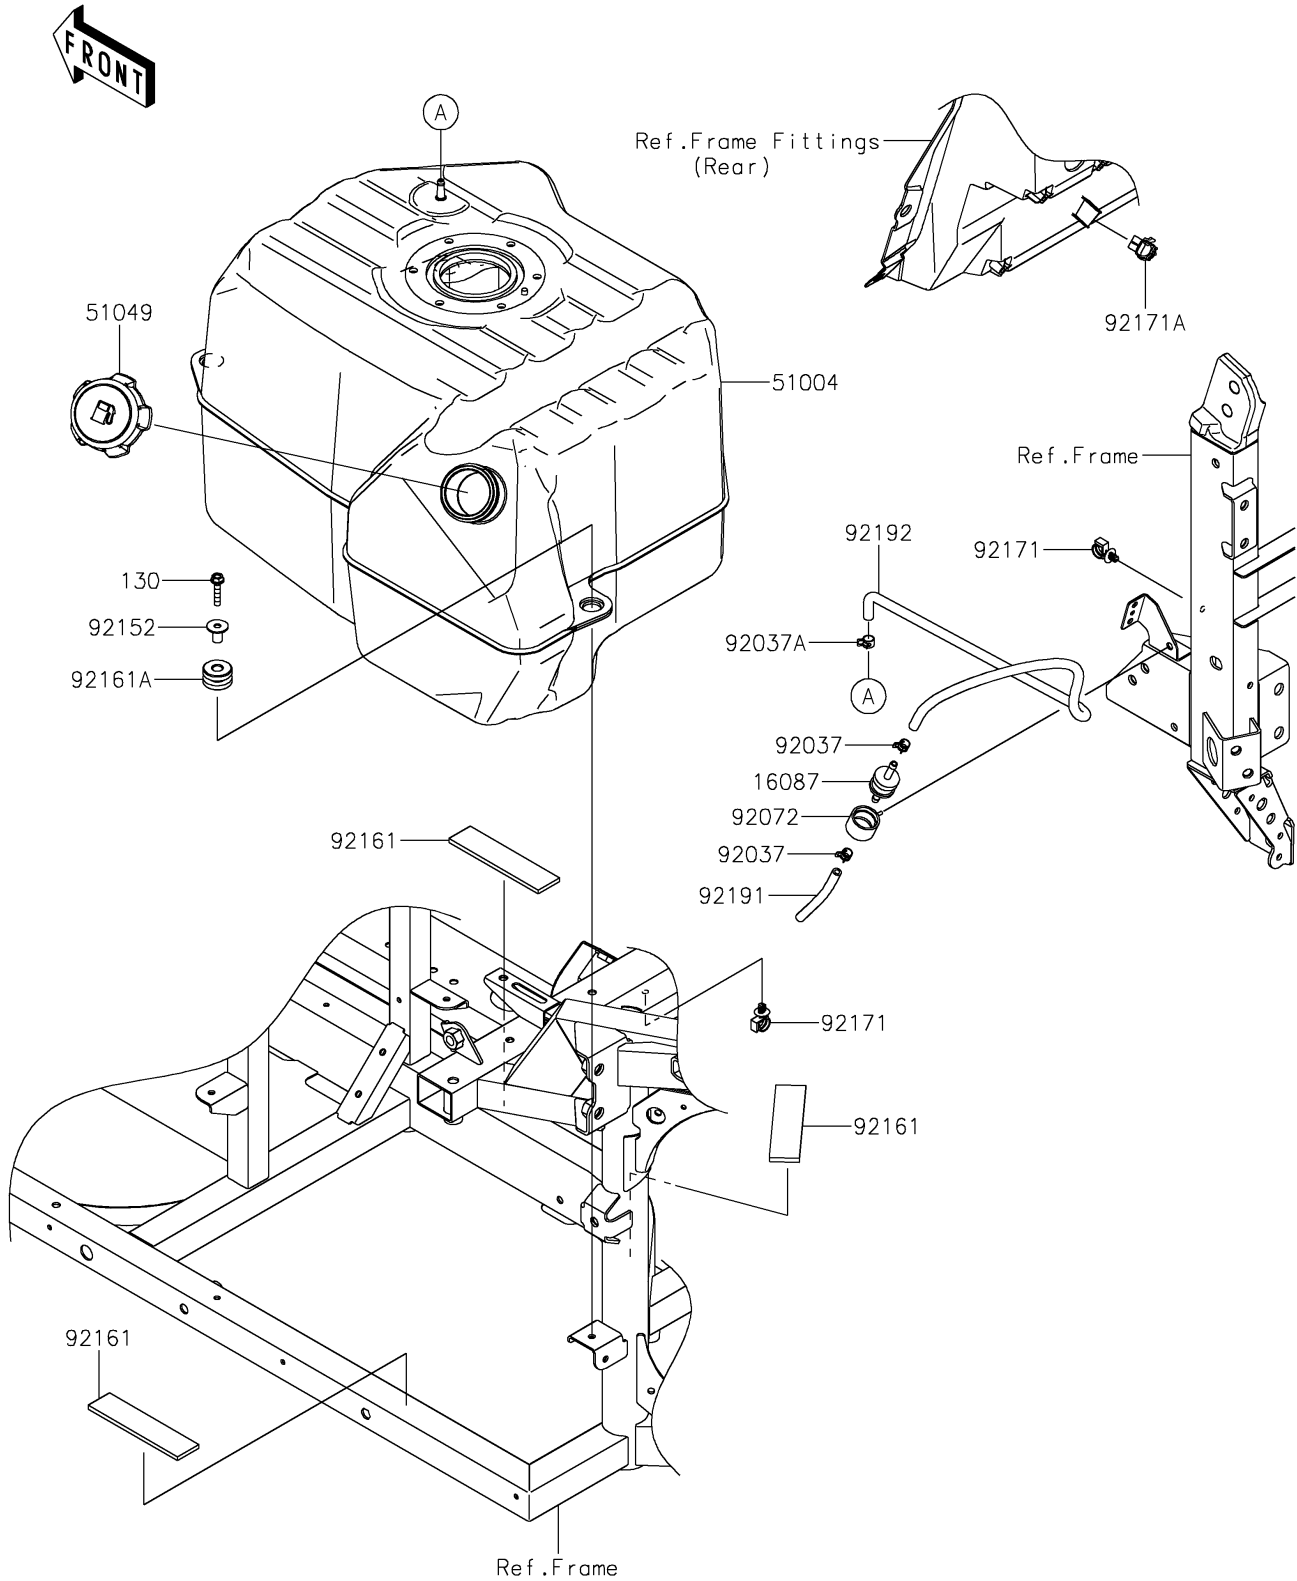

2025 RIDGE CREW HVAC Camo

PARTS DIAGRAM

Fuel Tank(CN,US)

F2410

2025 RIDGE CREW HVAC Camo

PARTS LIST

Fuel Tank(CN,US)

ITEM NAME

PART NUMBER

QUANTITY
