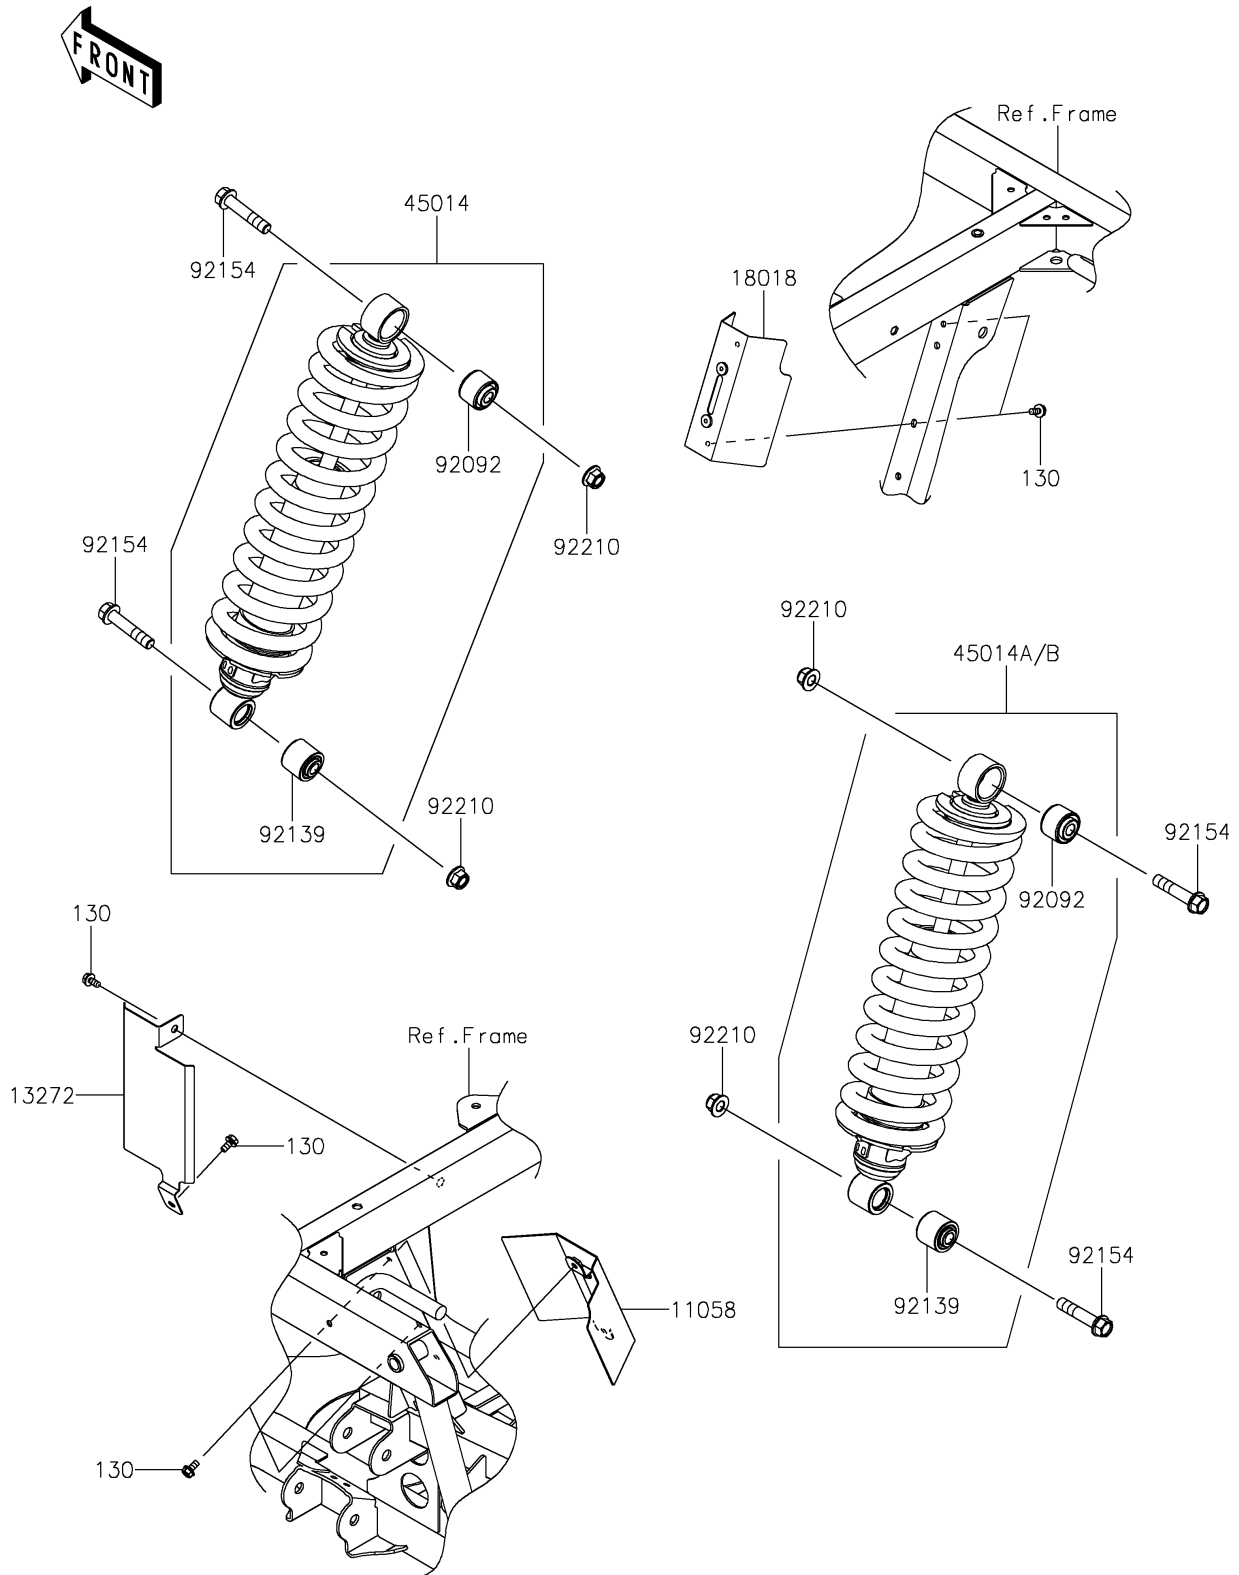

2025 RIDGE CREW HVAC Camo

PARTS DIAGRAM

Shock Absorber(s)

F2280

2025 RIDGE CREW HVAC Camo

PARTS LIST

Shock Absorber(s)

ITEM NAME	PART NUMBER	QUANTITY
-----------	-------------	----------
