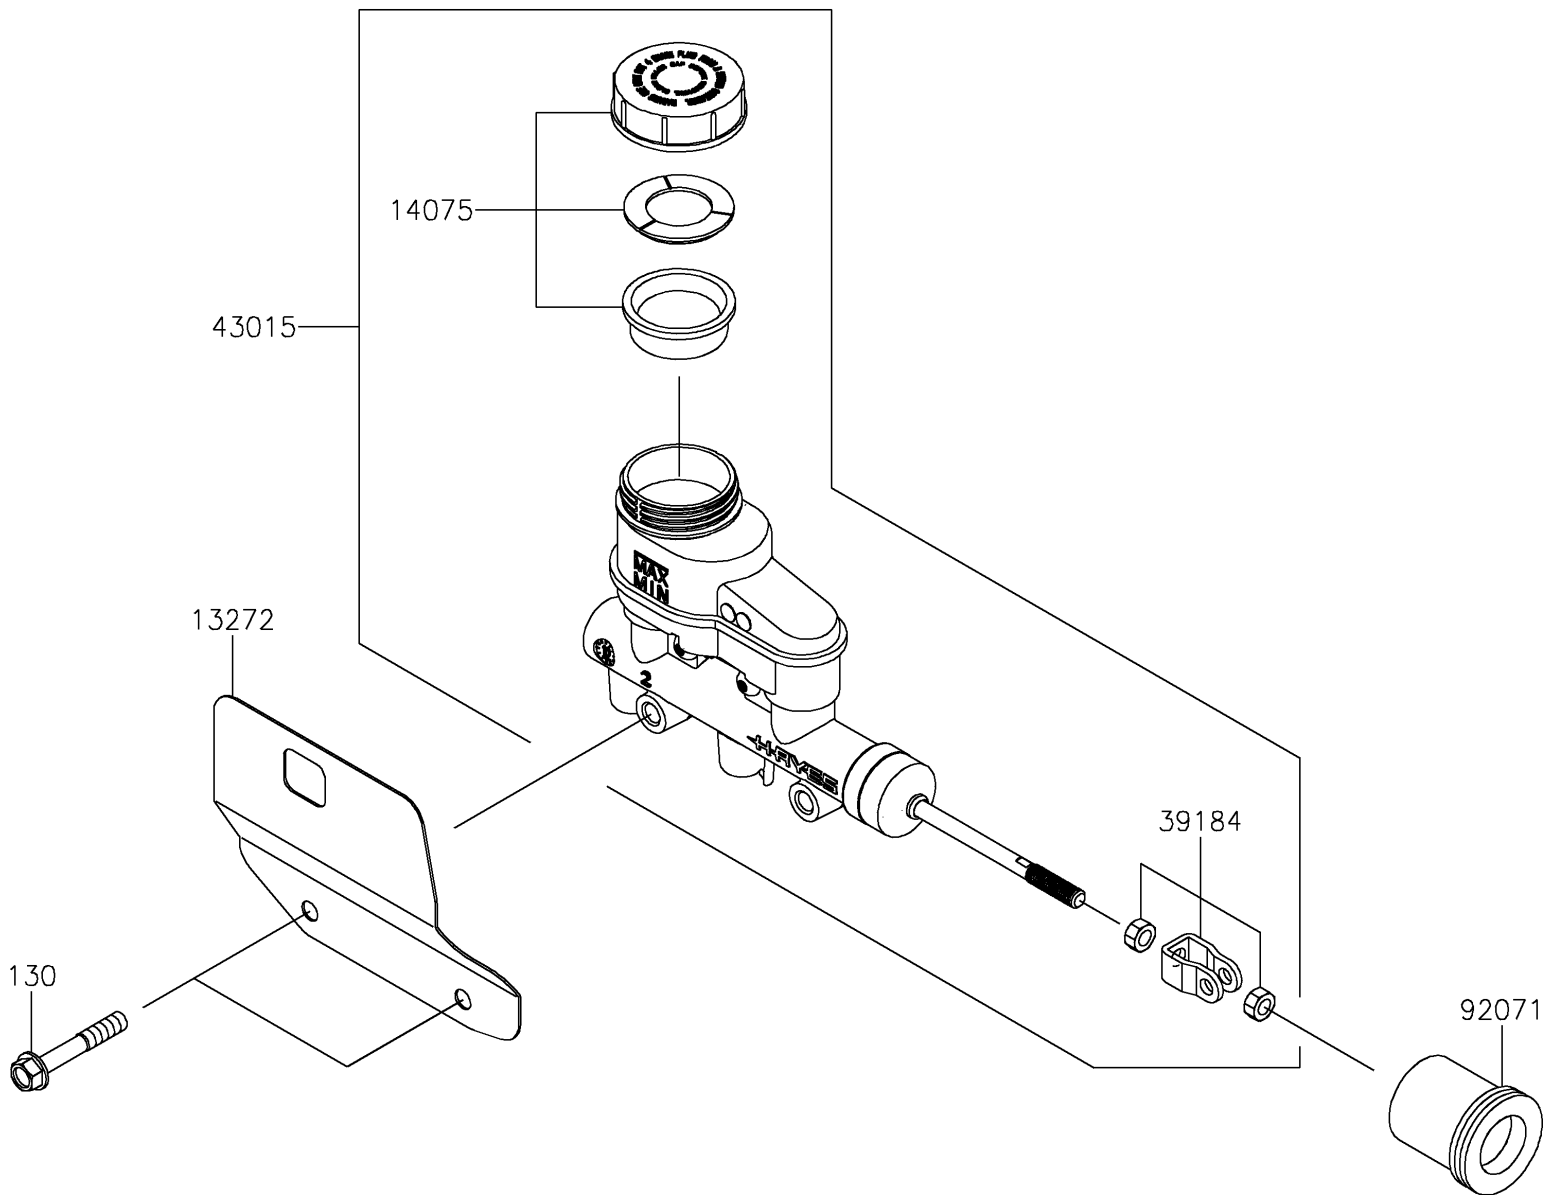

2025 RIDGE CREW HVAC Camo

PARTS DIAGRAM

Master Cylinder

F2261

2025 RIDGE CREW HVAC Camo

PARTS LIST

Master Cylinder

ITEM NAME	PART NUMBER	QUANTITY
-----------	-------------	----------
