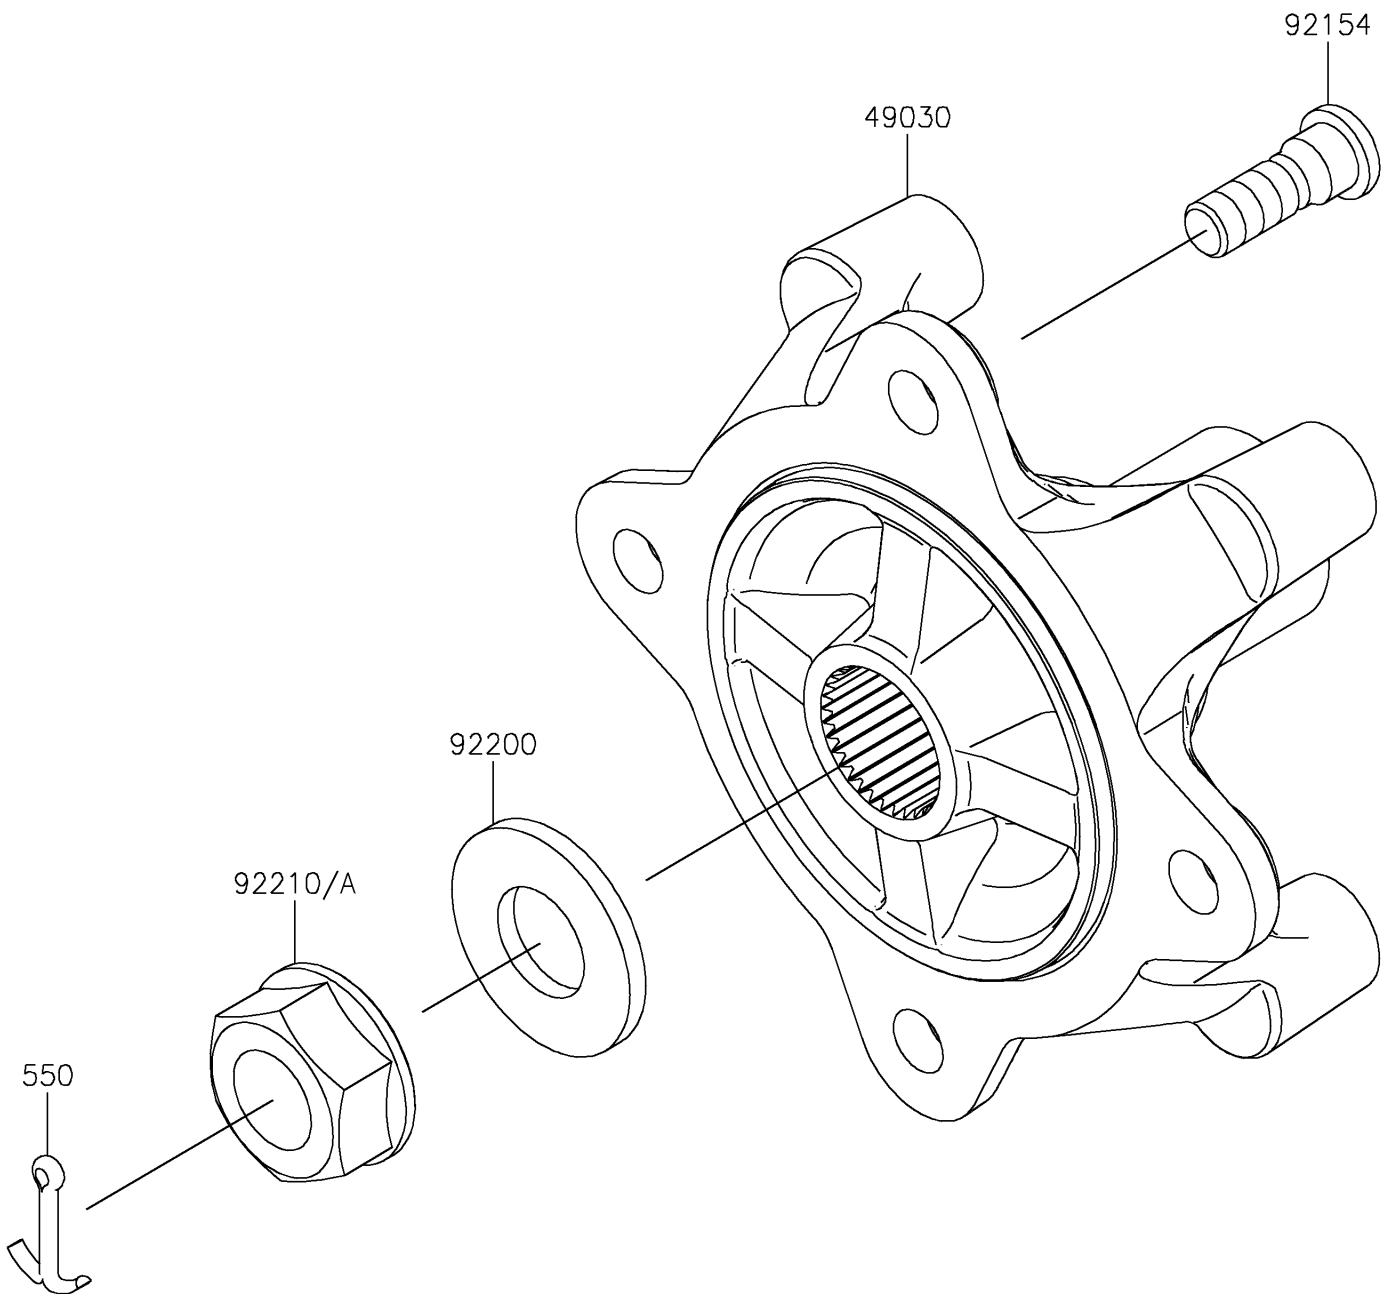

2025 RIDGE CREW HVAC Camo

PARTS DIAGRAM

Rear Hubs/Brakes

F2240

2025 RIDGE CREW HVAC Camo

PARTS LIST

Rear Hubs/Brakes

ITEM NAME	PART NUMBER	QUANTITY
-----------	-------------	----------
