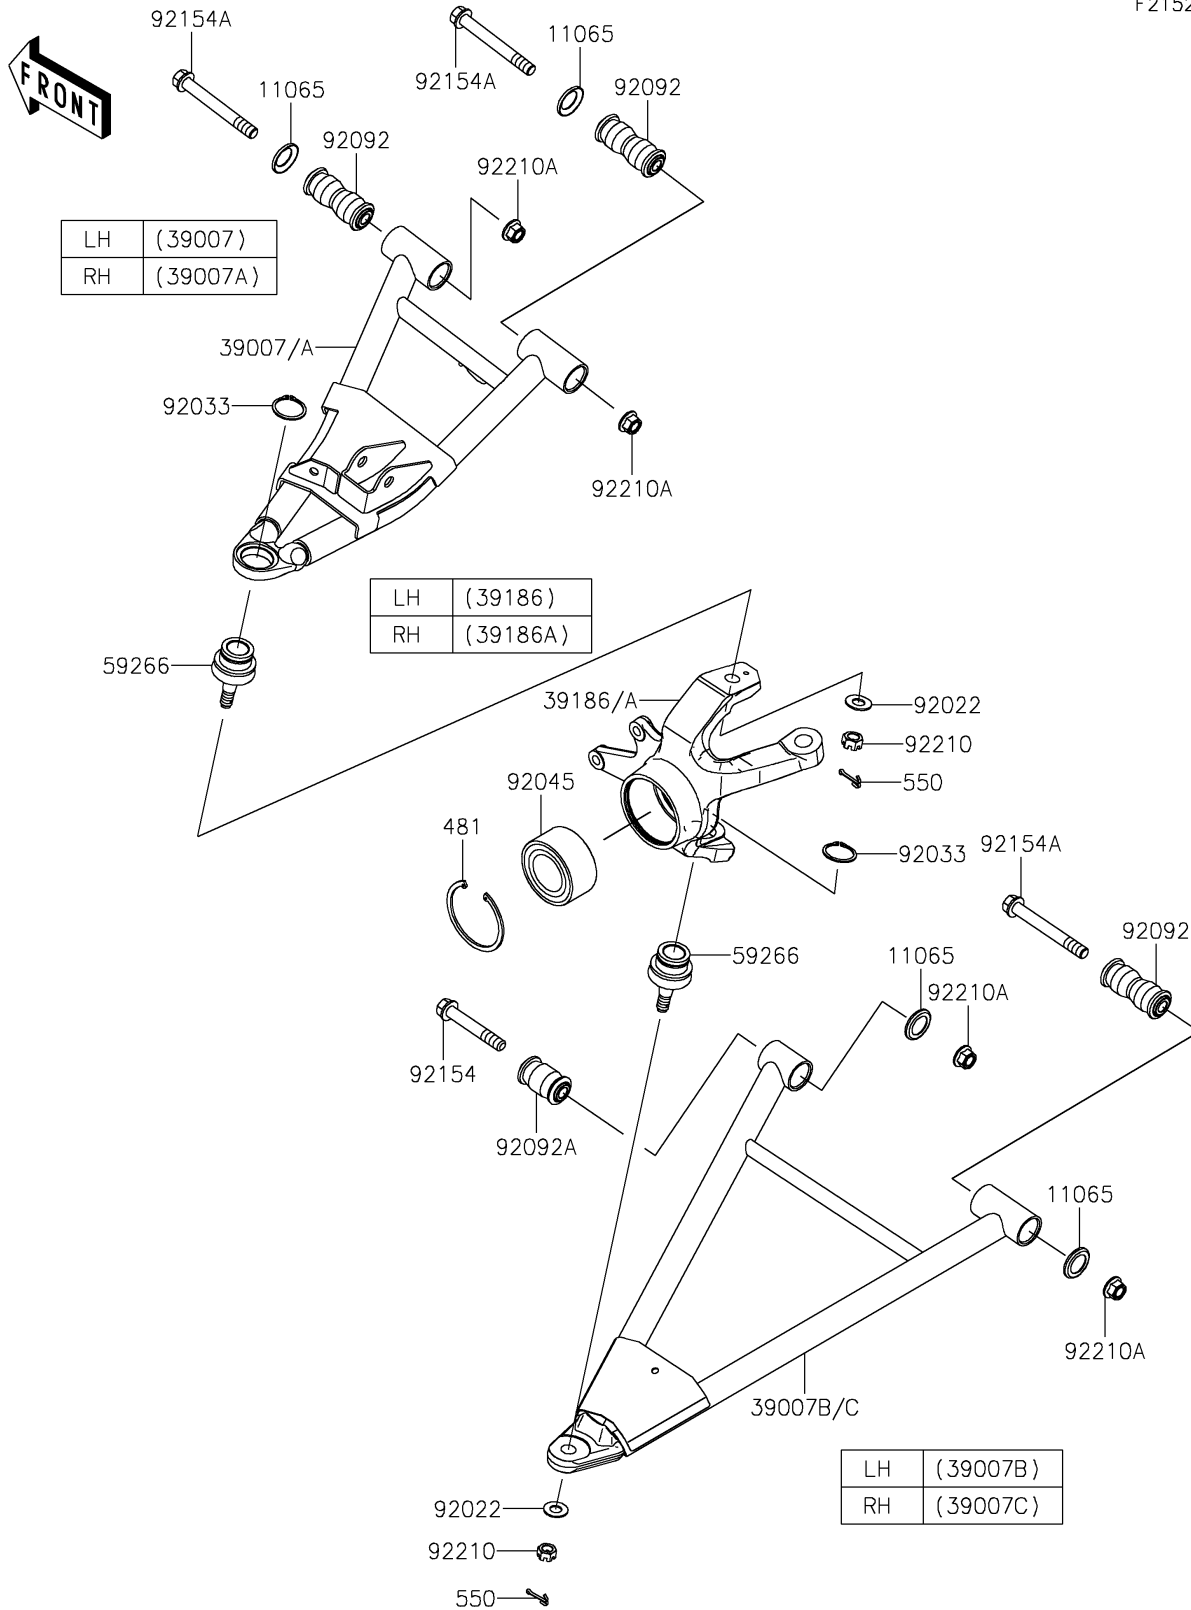

2025 RIDGE CREW HVAC Camo

PARTS DIAGRAM

Front Suspension

F2152

2025 RIDGE CREW HVAC Camo

PARTS LIST

Front Suspension

| ITEM NAME | PART NUMBER | QUANTITY |
|-----------|-------------|----------|
|-----------|-------------|----------|
